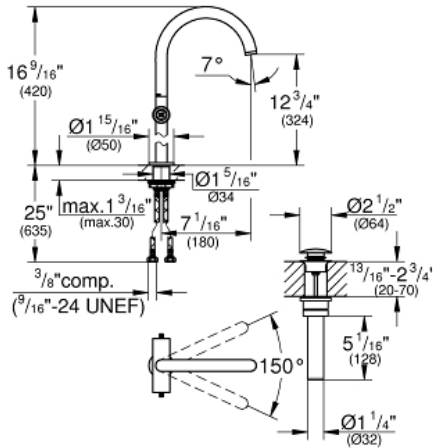

ATRIO Single-Hole Single-Handle Bathroom Faucet XL-Size

MODEL # 21046EN3

GROHE CANADA, INC. | 5900 Avebury Road, Mississauga, Ontario, Canada L5R 3M3
Phone: 905-271-2929 | Fax: 905-271-9494 | info@grohe.ca

Pure Freude
an Wasser

GROHE

Product Description:

ATRIO

Single-Hole Single-Handle Bathroom Faucet XL-Size

Standard Specification:

- GROHE StarLight finish
- GROHE SilkMove ceramic cartridge
- Swivel tubular spout with mousseur and stop limiter
- 1/2" (13mm) ceramic cartridge (90° turn)
- Push-open 1 1/4" (32mm) waste set
- **For free-standing basins**
- Less handles – order 18 026 or 18 027 (sold separately)
- Flow rate: 4.5 L/min (1.2 gpm)

Applicable Codes & Standards:

- Energy Policy Act of 1992
- NSF 61
- ASME A112.18.1/CSA B125.1
- US Federal and State material regulations
- EPA WaterSense®

Color:

- 21046EN3 Brushed nickel