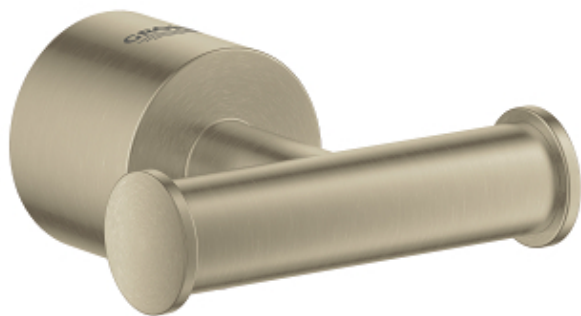

ATRIO
Robe Hook
MODEL # 40312EN3

GROHE CANADA, INC. | 5900 Avebury Road, Mississauga, Ontario, Canada L5R 3M3
Phone: 905-271-2929 | Fax: 905-271-9494 | info@grohe.ca

*Pure Freude
an Wasser*

GROHE
WAVE LOGO

Product Description:

**ATRIO
Robe Hook**

Standard Specification:

- Material: Metal
- Concealed fastening
- **GROHE StarLight** finish

Color:

□ 40312EN3 Brushed nickel