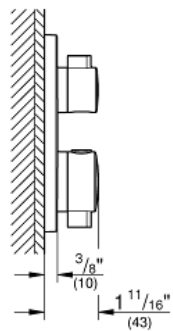

GROHTHERM
Single Function 2-Handle
Thermostatic Trim

MODEL # 24107EN0

Pure Freude
an Wasser

GROHE

Product Description:

GROHTHERM

Single Function 2-Handle Thermostatic Trim

Standard Specification:

- Required rough-in-set sold separately (GROHE Rapido SmartBox 35 601 000)
- **GROHE TurboStat** Compact cartridge with wax thermoelement
- **GROHE StarLight** finish
- Wall trim plate with GROHE QuickFix (Concealing mounting screws)
- Metal trim angle adjustable up to 6°
- Thermostatic temperature control with SafeStop at 100° F/38° C
- GROHE SafeStop Plus temperature limiter at 115° F/46° C
- Volume control with ceramic stop valve, 120°