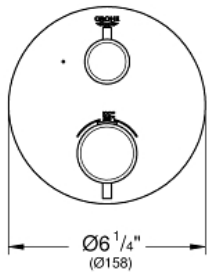

GROHTHERM
Single Function 2-Handle
Thermostatic Trim

MODEL # 24107EN0

Pure Freude
an Wasser

GROHE

Product Description:

GROHTHERM

Single Function 2-Handle Thermostatic Trim

Standard Specification:

- Required rough-in-set sold separately (GROHE Rapido SmartBox 35 601 000)
- **GROHE TurboStat** Compact cartridge with wax thermoelement
- **GROHE StarLight** finish
- Wall trim plate with GROHE QuickFix (Concealing mounting screws)
- Metal trim angle adjustable up to 6°
- Thermostatic temperature control with SafeStop at 100° F/38° C
- GROHE SafeStop Plus temperature limiter at 115° F/46° C
- Volume control with ceramic stop valve, 120°