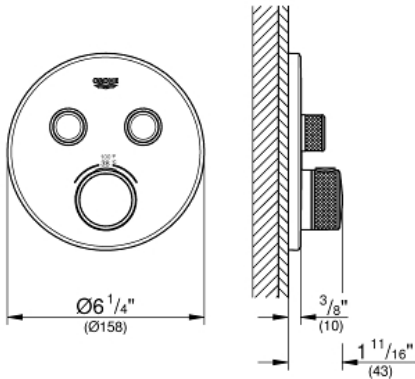

GROHTHERM SMARTCONTROL Dual Function Thermostatic Trim with Control Module

MODEL # 29137000

Pure Freude
an Wasser

GROHE

Product Description:
GROHTHERM SMARTCONTROL
Dual Function Thermostatic Trim with Control Module

Standard Specification:

- Final installation set for:
- Required rough-in-set sold separately (GROHE Rapido SmartBox 35 601 000)
- Metal wall escutcheon with **GROHE QuickFix** (covered escutcheon and shaft sealing, covered fixing), 6° angle adjustable
- 3/8" (10 mm) thin profile escutcheon
- **GROHE StarLight** chrome finish
- SmartControl push for ON-OFF, turn for volume adjustment from EcoJoy to Full Flow
- Includes various icons to customize push buttons
- **GROHE TurboStat** Compact cartridge with wax thermoelement
- **GROHE SafeStop** safety button at 100°F/38°C
- Built-in check valve with dirt strainer
- Multiple outlets can be run simultaneously
- Maximum flow performance combined: 7.7gpm (29L/min) @ 43.5 psi (3 bar)
- Optional flow reducer for CALGreen compliance included

Applicable Codes & Standards:

- ASME A112.18.1/CSA B125.1

Color:

- 29137000 StarLight Chrome