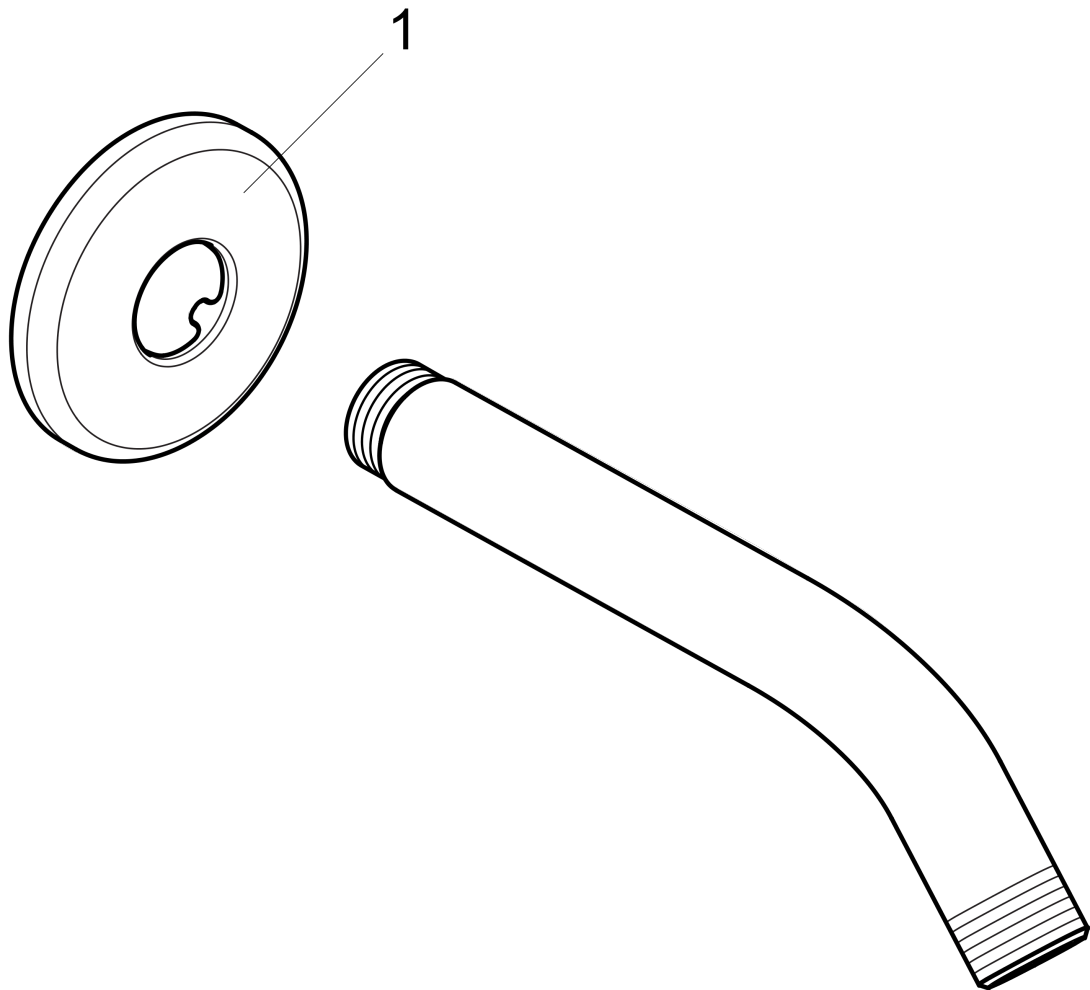

Showerarm Standard 9"

Finishes : **chrome** Part no. : **04186003**

Description

Features

- Brass
- 1/2" NPT
- Escutcheon, Showerarm

Item details

List Price \$ 77.00

Compliance

Product image

Scale drawing

Showerarm Standard 9"

Finishes : **chrome** Part no. : **04186003**

Exploded drawing

Year of production: >01/09

Showerarm Standard 9"

Finishes : **chrome** Part no. : **04186003**

Spare parts list

Year of production: >**01/09**

Pos.	Description	Part no.	Price	PU
1	escutcheon Ø 64 mm	88536000	-	1