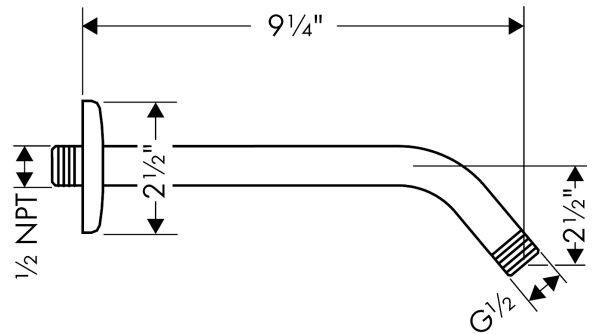

Showerarm Standard 9"

Finishes : **chrome** Part no. : **04186003**

Description

Features

- Brass
- 1/2" NPT
- Escutcheon, Showerarm

Item details

List Price \$ 77.00

Compliance

Product image

Scale drawing

Showerarm Standard 9"

Finishes : **chrome** Part no. : **04186003**

Exploded drawing

Year of production: >01/09

Showerarm Standard 9"

Finishes : **chrome** Part no. : **04186003**

Spare parts list

Year of production: >**01/09**

Pos.	Description	Part no.	Price	PU
1	escutcheon Ø 64 mm	88536000	-	1