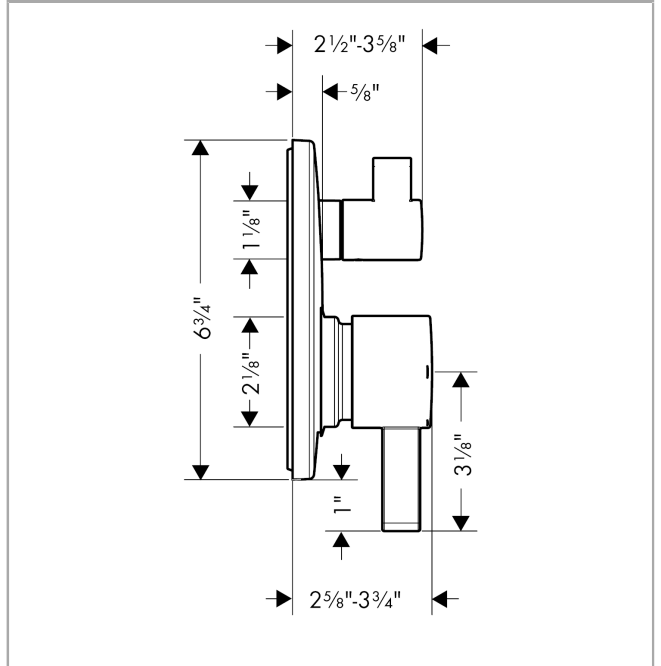

Ecostat
Pressure Balance Trim S with Diverter
 Finishes : **chrome** Part no. : **04447000**

Description

Features

- Outlets may be operated simultaneously
- Flow: 4.5 GPM (17 L/Min)
- Temperature and on/off control for 2 outlets

Item details

List Price \$ 324.00

Compliance

Product image

Scale drawing

Ecostat
Pressure Balance Trim S with Diverter
 Finishes : **chrome** Part no. : **04447000**

Exploded drawing

Year of production: >04/12

Ecostat
Pressure Balance Trim S with Diverter
 Finishes : **chrome** Part no. : **04447000**

Spare parts list

Year of production: >04/12

Pos.	Description	Part no.	Price	PU
1	screw cover	95181000	-	1
2	adapter for handle	92756000	-	1
3	sleeve	88765000	-	1
4	adapter for handle	88772000	-	1
5	sleeve	95253000	-	1
6	O-ring 29x3	98371000	-	1
7	sub plate	96447000	-	1
8	set of fixing screws	96454000	-	1
9	cartridge, assy	88727000	-	1
10	shut off unit with selector	98283000	-	1
11	set of screws	96525000	-	1
12	O-ring 16x2	98133000	-	1
13	extension 22 mm (Ø 170 mm)	13596000	-	1
14	extension 25 mm	13595000	-	1
a	handle	88763000	-	1
b	handle for shut off unit	88767000	-	1
c	set of fixing screws	97747000	-	1