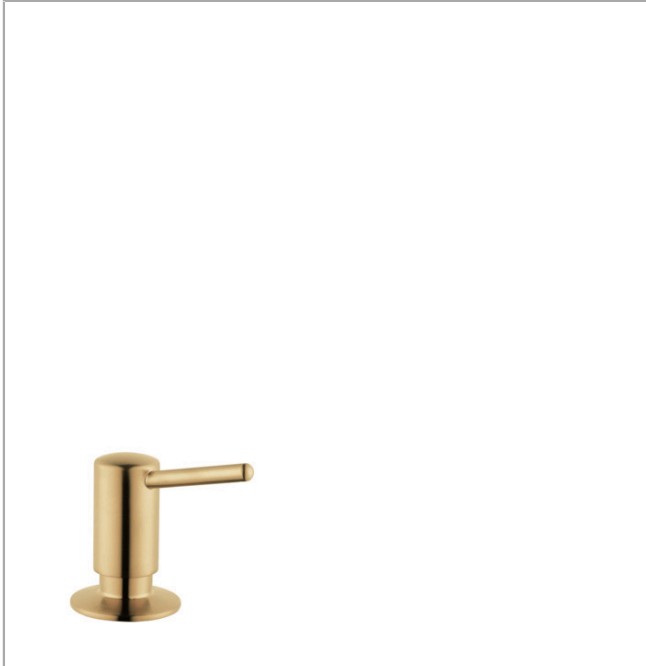

Soap Dispenser, Contemporary

Finishes : **brushed gold optic** Part no. : **04539250**

Description

Features

- Metal
- Bottle capacity 16 oz
- 1 7/8" maximum counter depth

Item details

List Price \$ 85.00

Product image

Scale drawing