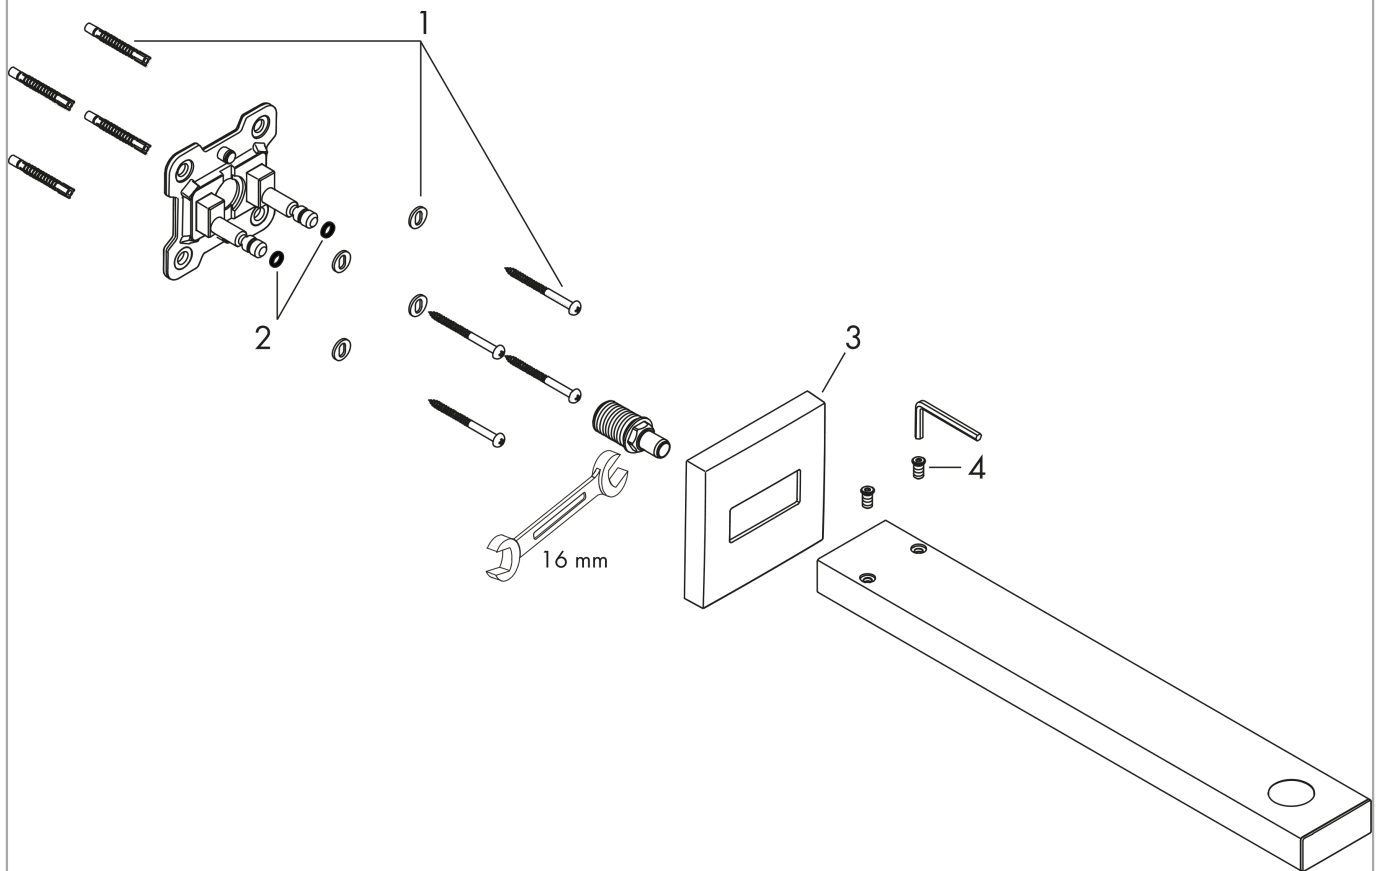

Raindance E
Showerarm, 15" (Must be used with Raindance E 300 Showerhead)
 Finishes : **brushed nickel** Part no. : **04731820**

Description

Features

- Brass
- 1/2" NPT

Item details

List Price \$ 242.00

Compliance

Product image

Scale drawing

Raindance E
Showerarm, 15" (Must be used with Raindance E 300 Showerhead)
 Finishes : **brushed nickel** Part no. : **04731820**

Exploded drawing

Year of production: >04/18

Raindance E

Showerarm, 15" (Must be used with Raindance E 300 Showerhead)

Finishes : **brushed nickel** Part no. : **04731820**

Spare parts list

Year of production: >04/18

Pos.	Description	Part no.	Price	PU
1	mounting set	96179000	-	1
2	O-ring 6x2	98458000	-	1
3	escutcheon	93126000	-	1
4	screw	93431820	-	1