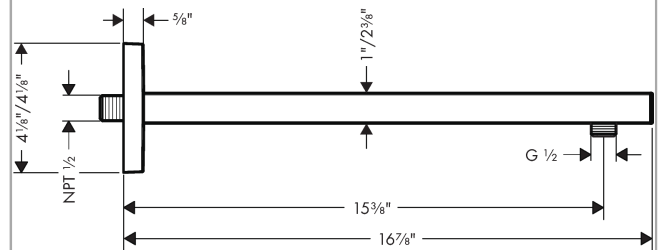

Raindance E
Showerarm, 15" (Must be used with Raindance E 300 Showerhead)
 Finishes : **brushed nickel** Part no. : **04731820**

Description

Features

- Brass
- 1/2" NPT

Item details

List Price \$ 242.00

Compliance

Product image

Scale drawing

Raindance E
Showerarm, 15" (Must be used with Raindance E 300 Showerhead)
 Finishes : **brushed nickel** Part no. : **04731820**

Exploded drawing

Year of production: >04/18

Raindance E

Showerarm, 15" (Must be used with Raindance E 300 Showerhead)

Finishes : **brushed nickel** Part no. : **04731820**

Spare parts list

Year of production: >04/18

Pos.	Description	Part no.	Price	PU
1	mounting set	96179000	-	1
2	O-ring 6x2	98458000	-	1
3	escutcheon	93126000	-	1
4	screw	93431820	-	1