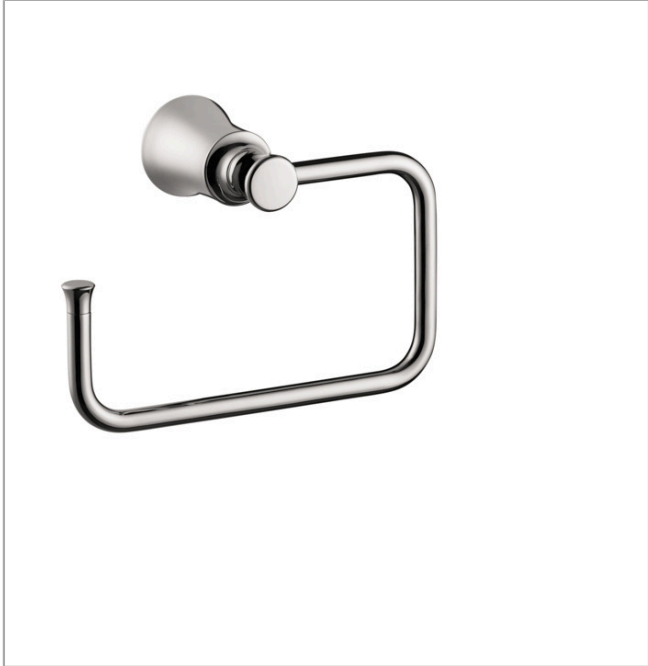

**Joleena
Towel Ring**

Finishes : **chrome** Part no. : **04786000**

Description

Features

- Metal holder
- Wall-mounted

Product image

Scale drawing