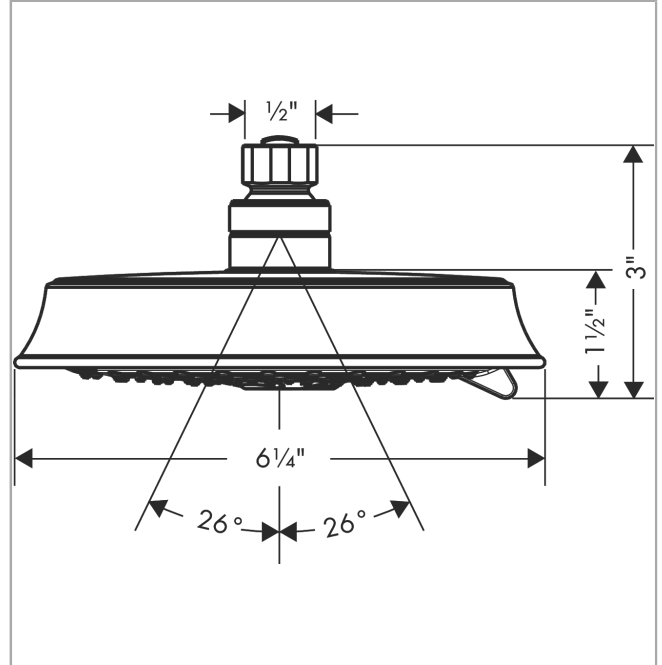

Raindance Classic
Showerhead 150 3-Jet, 1.75 GPM
 Finishes : **rubbed bronze** Part no. : **04801920**

Description

Features

- Spray modes: RainAir, BalanceAir, Whirl
- 86 no-clog spray channels
- Flow: 1.75 GPM (6.6 L/Min)
- Fully-finished matching spray face

Item details

List Price \$ 380.00

Technology

Compliance

Product image

Scale drawing

Raindance Classic
Showerhead 150 3-Jet, 1.75 GPM
Finishes : **rubbed bronze** Part no. : **04801920**

Exploded drawing

Year of production: >07/19

Raindance Classic
Showerhead 150 3-Jet, 1.75 GPM
 Finishes : **rubbed bronze** Part no. : **04801920**

Spare parts list

Year of production: >07/19

Pos.	Description	Part no.	Price	PU
1	filter packing	88649000	-	1