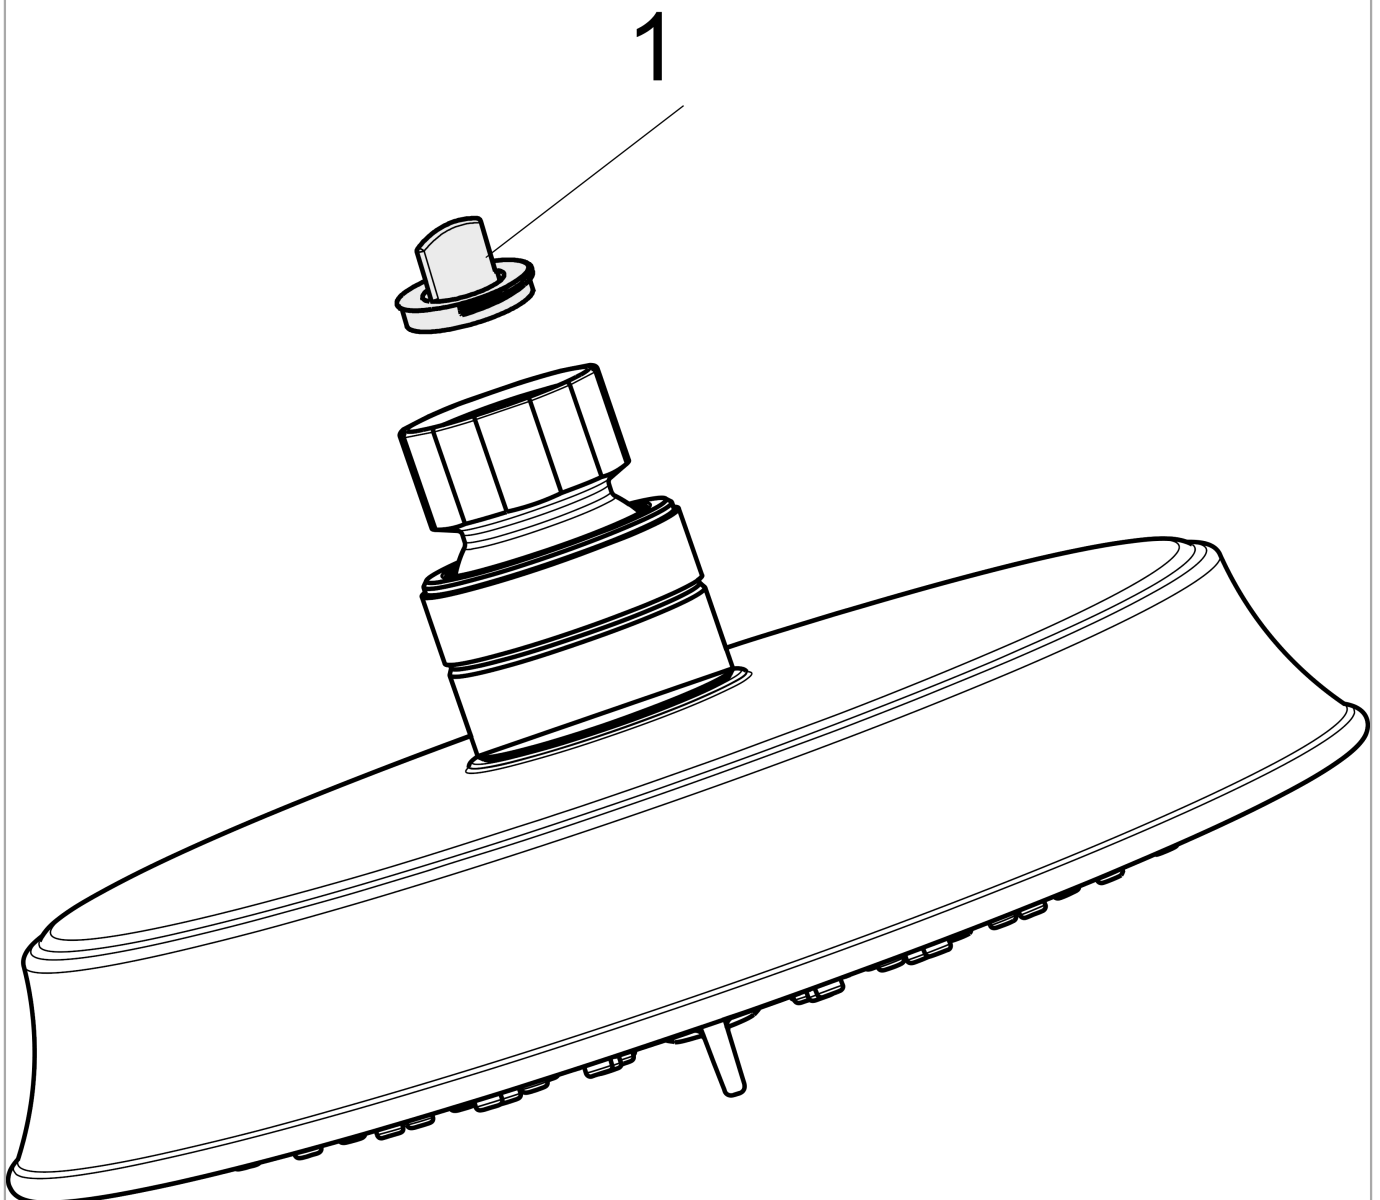

Raindance Classic
Showerhead 150 3-Jet, 1.75 GPM
 Finishes : **rubbed bronze** Part no. : **04801920**

Description

Features

- Spray modes: RainAir, BalanceAir, Whirl
- 86 no-clog spray channels
- Flow: 1.75 GPM (6.6 L/Min)
- Fully-finished matching spray face

Item details

List Price \$ 380.00

Technology

Compliance

Product image

Scale drawing

Raindance Classic
Showerhead 150 3-Jet, 1.75 GPM
Finishes : **rubbed bronze** Part no. : **04801920**

Exploded drawing

Year of production: >07/19

Raindance Classic
Showerhead 150 3-Jet, 1.75 GPM
 Finishes : **rubbed bronze** Part no. : **04801920**

Spare parts list

Year of production: >07/19

Pos.	Description	Part no.	Price	PU
1	filter packing	88649000	-	1