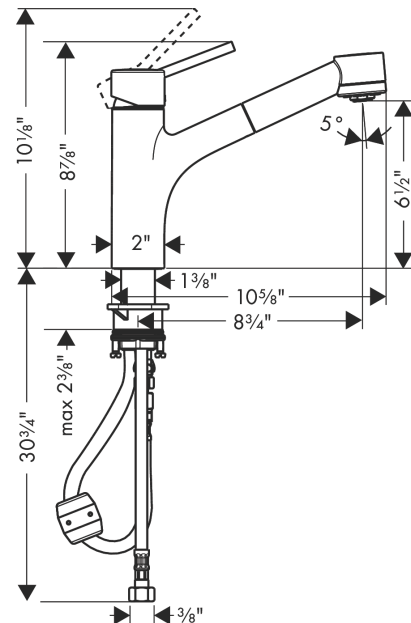

Talis S
Kitchen Faucet, 2-Spray Pull-Out, 1.75 GPM
 Finishes : **chrome** Part no. : **06462000**

Description

Features

- Swivel range 150°
- Full and needle spray
- Locking spray diverter (reverts to default spray mode upon valve closing)
- Single-hole installation
- Flow: 1.75 GPM (6.6 L/Min)
- Ceramic cartridge
- 3/8" connections
- Integrated double backflow prevention

Item details

List Price \$ 559.00

Technology

Compliance

Product image

Scale drawing

Talis S
Kitchen Faucet, 2-Spray Pull-Out, 1.75 GPM
 Finishes : **chrome** Part no. : **06462000**

Exploded drawing

Year of production: >10/18

Talis S
Kitchen Faucet, 2-Spray Pull-Out, 1.75 GPM
 Finishes : **chrome** Part no. : **06462000**

Spare parts list

Year of production: >10/18

Pos.	Description	Part no.	Price	PU
1	handle	32892000	-	1
2	flange	97995000	-	1
3	nut	97996000	-	1
4	cartridge, assy	92730000	-	1
5	handspray	97999001	-	1
6	aerator M24x1 (7 l/min)	13912000	-	1
7	hose 1,50 m	88624000	-	1
8	fixing set (Ø 34)	95049000	-	1
9	locking screw for handle	95140000	-	1
10	connection hose 35½" M8x0,75 3/8"	96316001	-	1
11	weight	92500000	-	1
12	screw cover	88655000	-	1
13	set of non return valves DW 15	94074000	-	1
14	seal	95008000	-	1
15	filter	97735000	-	1
16	connection hose 600 mm M10x1	95561000	-	1
17	non return valve	93218000	-	1