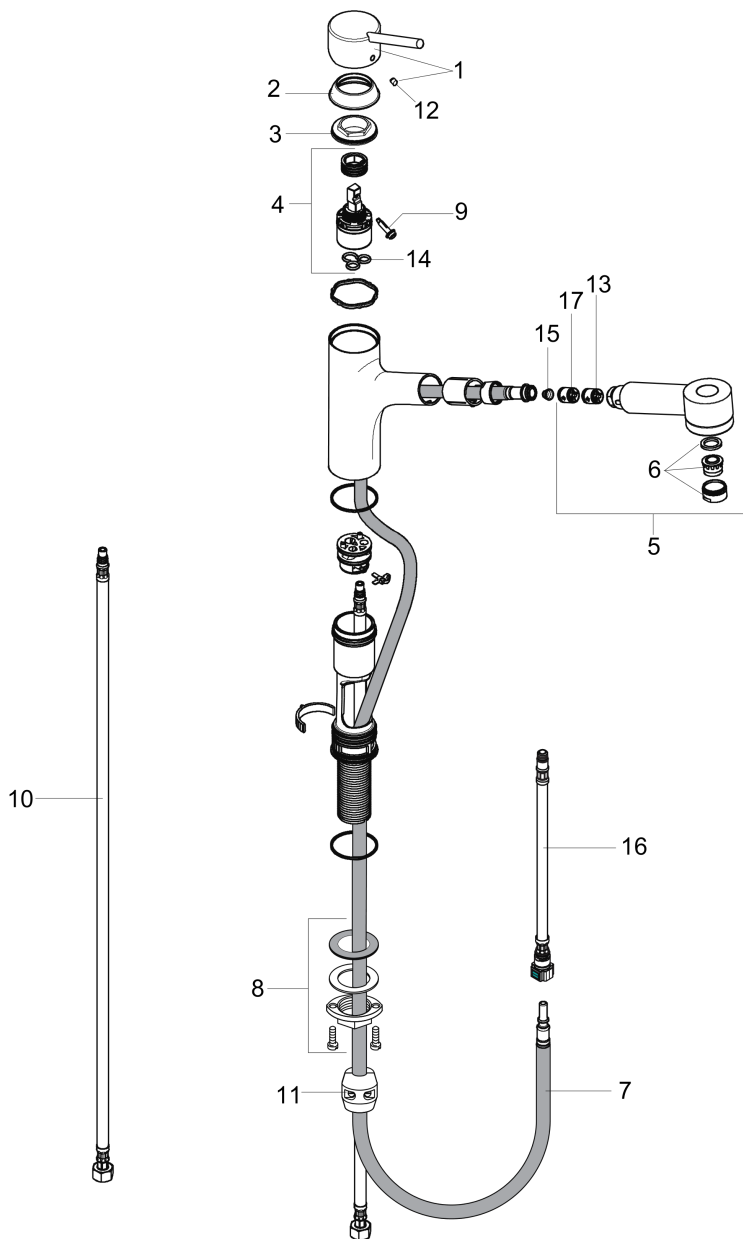

Talis S
Kitchen Faucet, 2-Spray Pull-Out, 1.75 GPM
 Finishes : **chrome** Part no. : **06462000**

Description

Features

- Swivel range 150°
- Full and needle spray
- Locking spray diverter (reverts to default spray mode upon valve closing)
- Single-hole installation
- Flow: 1.75 GPM (6.6 L/Min)
- Ceramic cartridge
- 3/8" connections
- Integrated double backflow prevention

Item details

List Price \$ 559.00

Technology

Compliance

Product image

Scale drawing

Talis S
Kitchen Faucet, 2-Spray Pull-Out, 1.75 GPM
 Finishes : **chrome** Part no. : **06462000**

Exploded drawing

Year of production: >10/18

Talis S
Kitchen Faucet, 2-Spray Pull-Out, 1.75 GPM
 Finishes : **chrome** Part no. : **06462000**

Spare parts list

Year of production: >10/18

Pos.	Description	Part no.	Price	PU
1	handle	32892000	-	1
2	flange	97995000	-	1
3	nut	97996000	-	1
4	cartridge, assy	92730000	-	1
5	handspray	97999001	-	1
6	aerator M24x1 (7 l/min)	13912000	-	1
7	hose 1,50 m	88624000	-	1
8	fixing set (Ø 34)	95049000	-	1
9	locking screw for handle	95140000	-	1
10	connection hose 35½" M8x0,75 3/8"	96316001	-	1
11	weight	92500000	-	1
12	screw cover	88655000	-	1
13	set of non return valves DW 15	94074000	-	1
14	seal	95008000	-	1
15	filter	97735000	-	1
16	connection hose 600 mm M10x1	95561000	-	1
17	non return valve	93218000	-	1