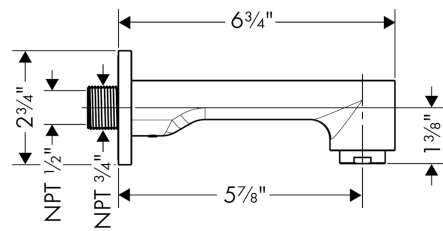

**Metris S**

**Tub Spout**

Finishes : **brushed nickel** Part no. : **14413821**

**Description**

**Features**

- Solid brass

**Item details**

List Price \$ 249.00

**Compliance**

**Product image**

**Scale drawing**

**Metris S**

**Tub Spout**

Finishes : **brushed nickel**

Part no. : **14413821**

**Exploded drawing**

Year of production: **>06/07**

**Metris S**

**Tub Spout**

Finishes : **brushed nickel** Part no. : **14413821**

**Spare parts list**

Year of production: >06/07

Pos.	Description	Part no.	Price	PU
1	connecting thread	96472001	-	1
2	O-ring 16x2,5	98134000	-	1
3	hollow set screw M6x8	97810000	-	1
4	aerator cpl.	97163820	-	1