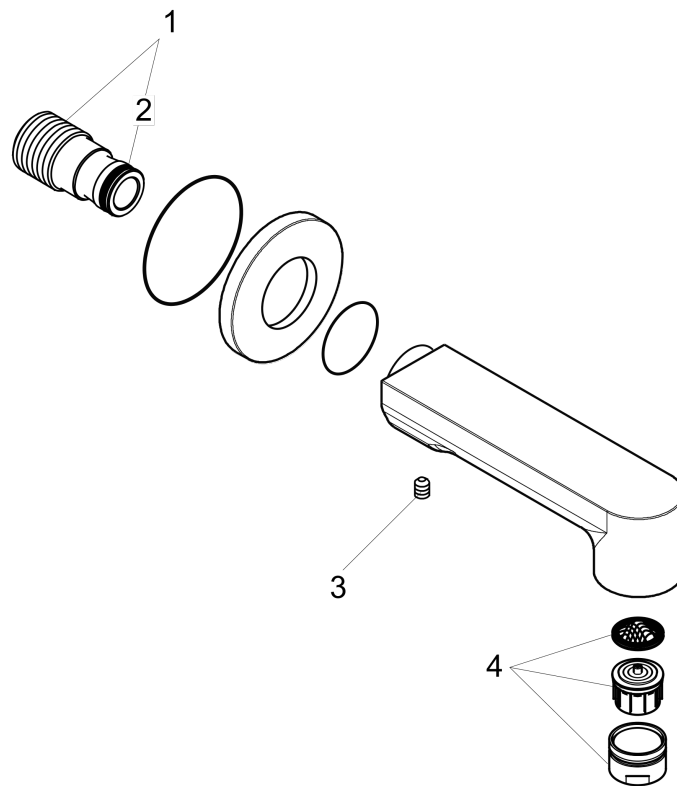

**Metris S**

**Tub Spout**

Finishes : **brushed nickel** Part no. : **14413821**

**Description**

**Features**

- Solid brass

**Item details**

List Price \$ 249.00

**Compliance**

**Product image**

**Scale drawing**

**Metris S**

**Tub Spout**

Finishes : **brushed nickel**

Part no. : **14413821**

**Exploded drawing**

Year of production: **>06/07**

**Metris S**

**Tub Spout**

Finishes : **brushed nickel** Part no. : **14413821**

**Spare parts list**

Year of production: >06/07

Pos.	Description	Part no.	Price	PU
1	connecting thread	96472001	-	1
2	O-ring 16x2,5	98134000	-	1
3	hollow set screw M6x8	97810000	-	1
4	aerator cpl.	97163820	-	1