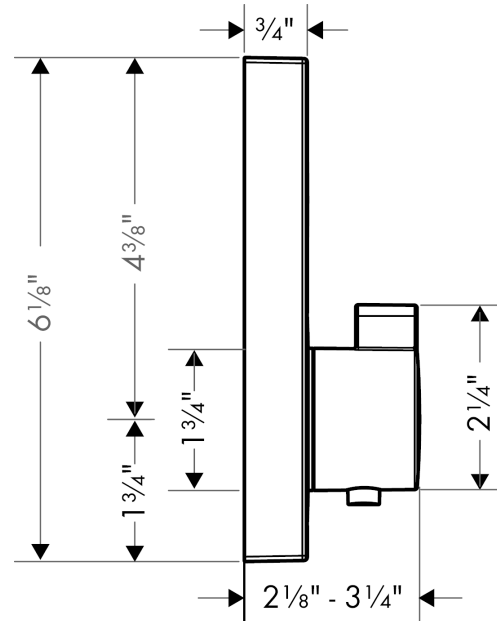

Item details

List Price \$ 803.00

Technology

Compliance

Product image

Scale drawing

ShowerSelect
Thermostatic Trim for 1 Function, Square
 Finishes : **brushed nickel** Part no. : **15762821**

Exploded drawing

Year of production: >12/14

ShowerSelect
Thermostatic Trim for 1 Function, Square
 Finishes : **brushed nickel** Part no. : **15762821**

Spare parts list

Year of production: >12/14

Pos.	Description	Part no.	Price	PU
1	non return valve	97980000	-	1
2	noise reduction	94073000	-	1
3	O-ring 16x2	98133000	-	1
4	set of screws	96525000	-	1
5	shut off unit	95758000	-	1
6	nut	98368000	-	1
7	Select-adapter	92219000	-	1
8	set of symbols	92218000	-	1
9	thermostat cartridge	98282001	-	1
10	O-ring 20x1,5	98197000	-	1
11	O-ring 25x1,5	98146000	-	1
12	O-ring 25x2,5	92146000	-	1
13	nut	98913000	-	1
14	sleeve	92216820	-	1
15	handle fixing set	95843000	-	1
16	holder for escutcheon	98793000	-	1
17	set of fixing screws	96454000	-	1
18	O-ring 44x4	98471000	-	1
19	handle for thermostat	92215821	-	1
20	escutcheon 155 / 155 mm	92234821	-	1
21	fit-up aid	92540000	-	1
22	non return valve (pressure-resistant up to 2 MPa)	92594000	-	1
23	extension 25 mm	13595000	-	1
24	extension 22 mm	13593820	-	1
a	set of fixing screws	97747000	-	1
b	shut off unit (special)	92361000	-	1
c	compensation set 1°	95521000	-	1
d	brake disc	92498000	-	1
e	nut and flange	92696000	-	1
f	symbol head shower Rain large	93571880	-	1
g	symbol head shower Rain small	93572880	-	1
h	symbol handshower	93573880	-	1
i	symbol Flood jet	93574880	-	1
j	symbol Whirl	93575880	-	1
k	symbol Mono	93576880	-	1
l	symbol tub	93577880	-	1
m	symbol body shower	93578880	-	1
n	symbol ON/OFF	93579880	-	1