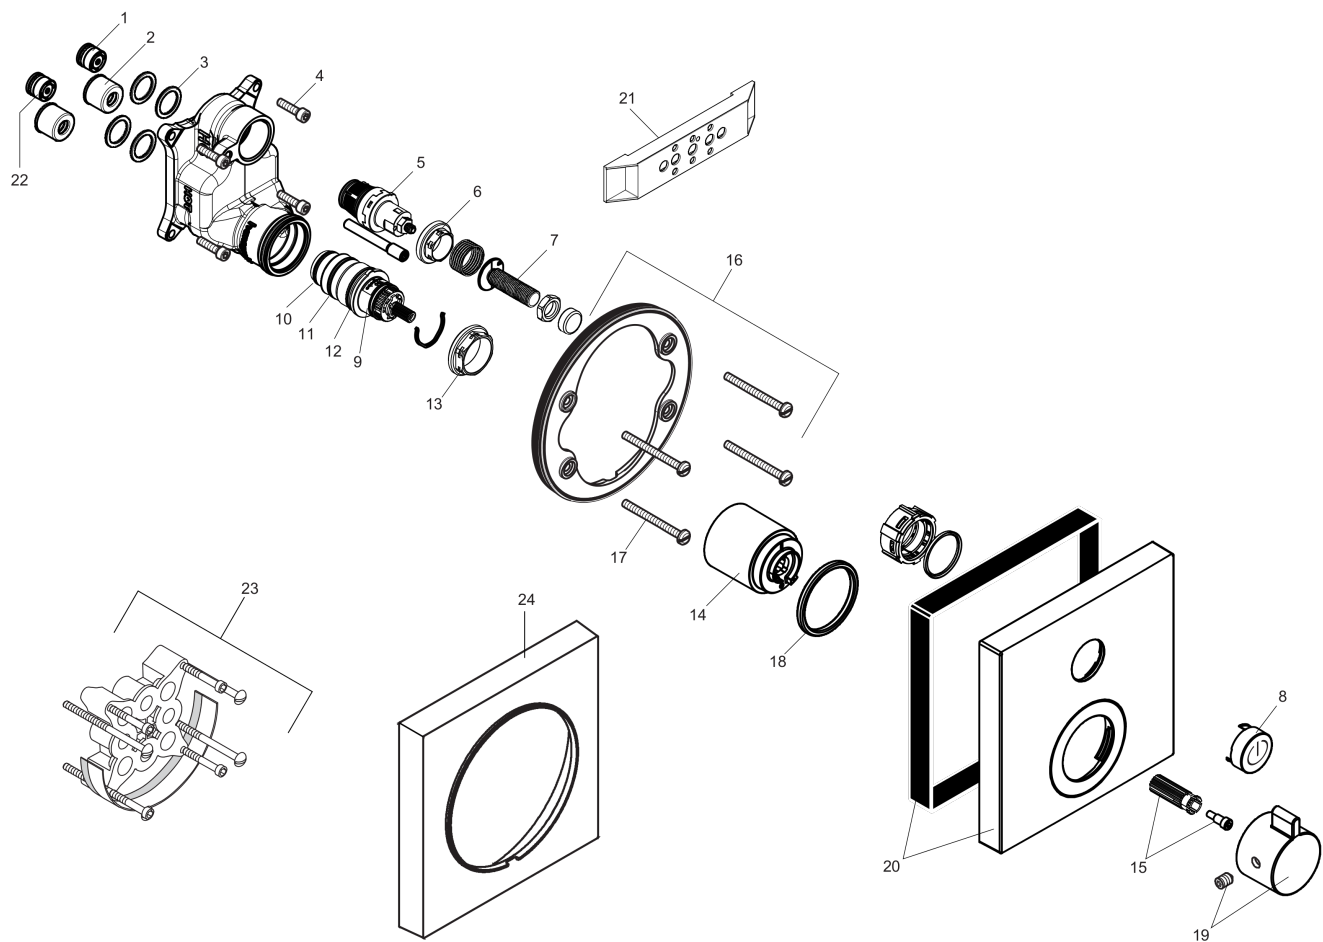

ShowerSelect
Thermostatic Trim for 1 Function, Square
 Finishes : **brushed nickel** Part no. : **15762821**

Description

Features

- Select push-button on/off control for 1 outlet
- Flow: 7.00 GPM (26.5 L/Min)
- Thermostatic cartridge, Start/stop cartridge
- Anti-scald 100° safety stop
- Optimized for water-efficient shower products

Year of production: >12/14

ShowerSelect
Thermostatic Trim for 1 Function, Square
 Finishes : **brushed nickel** Part no. : **15762821**

Spare parts list

Year of production: >12/14

Pos.	Description	Part no.	Price	PU
1	non return valve	97980000	-	1
2	noise reduction	94073000	-	1
3	O-ring 16x2	98133000	-	1
4	set of screws	96525000	-	1
5	shut off unit	95758000	-	1
6	nut	98368000	-	1
7	Select-adapter	92219000	-	1
8	set of symbols	92218000	-	1
9	thermostat cartridge	98282001	-	1
10	O-ring 20x1,5	98197000	-	1
11	O-ring 25x1,5	98146000	-	1
12	O-ring 25x2,5	92146000	-	1
13	nut	98913000	-	1
14	sleeve	92216820	-	1
15	handle fixing set	95843000	-	1
16	holder for escutcheon	98793000	-	1
17	set of fixing screws	96454000	-	1
18	O-ring 44x4	98471000	-	1
19	handle for thermostat	92215821	-	1
20	escutcheon 155 / 155 mm	92234821	-	1
21	fit-up aid	92540000	-	1
22	non return valve (pressure-resistant up to 2 MPa)	92594000	-	1
23	extension 25 mm	13595000	-	1
24	extension 22 mm	13593820	-	1
a	set of fixing screws	97747000	-	1
b	shut off unit (special)	92361000	-	1
c	compensation set 1°	95521000	-	1
d	brake disc	92498000	-	1
e	nut and flange	92696000	-	1
f	symbol head shower Rain large	93571880	-	1
g	symbol head shower Rain small	93572880	-	1
h	symbol handshower	93573880	-	1
i	symbol Flood jet	93574880	-	1
j	symbol Whirl	93575880	-	1
k	symbol Mono	93576880	-	1
l	symbol tub	93577880	-	1
m	symbol body shower	93578880	-	1
n	symbol ON/OFF	93579880	-	1