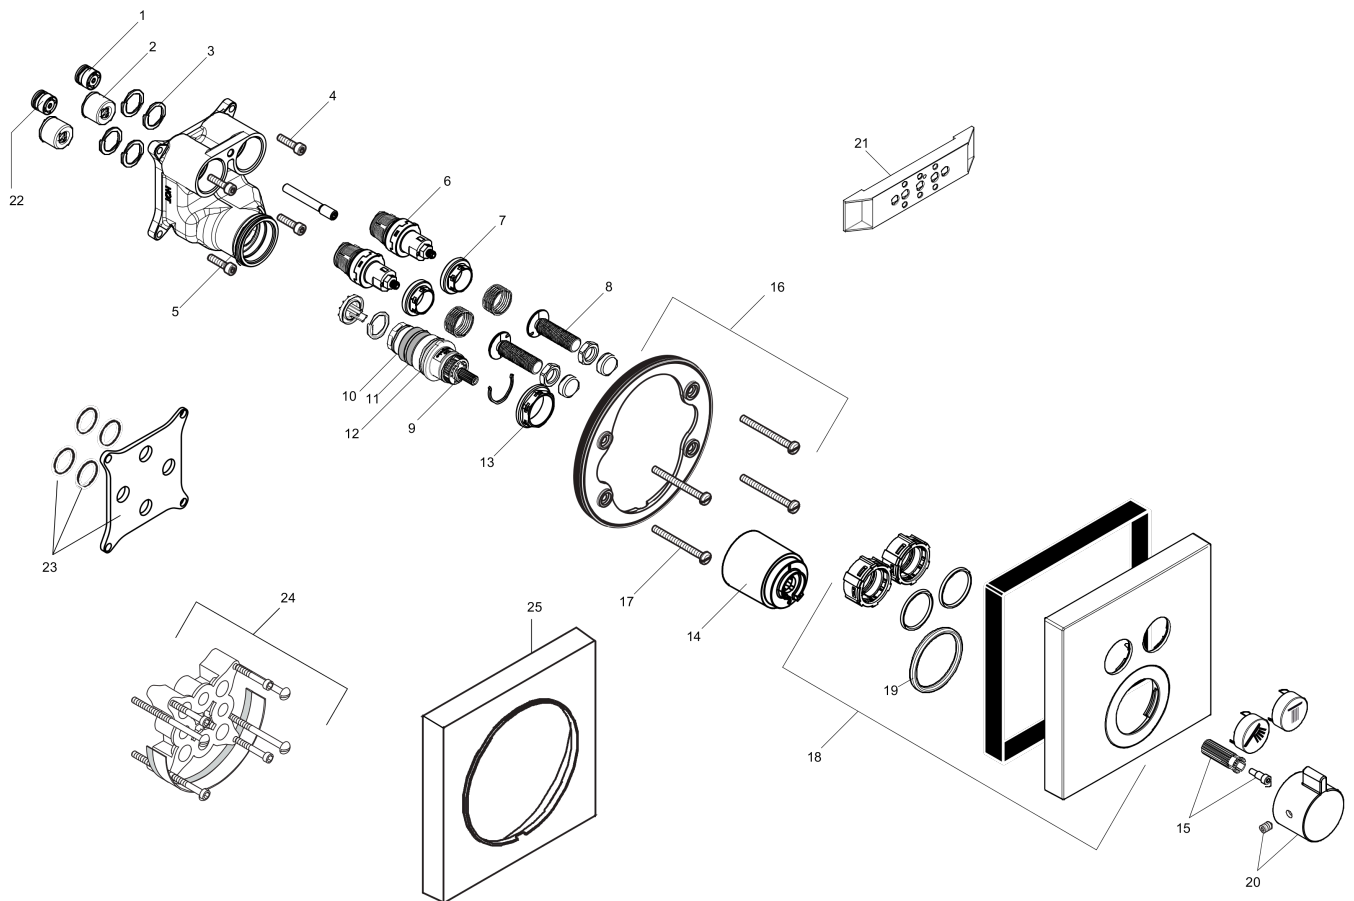

### Product image

### Scale drawing

**ShowerSelect**  
**Thermostatic Trim for 2 Functions, Square**  
 Finishes : **brushed black chrome** Part no. : **15763341**

**Exploded drawing**

Year of production: >08/20