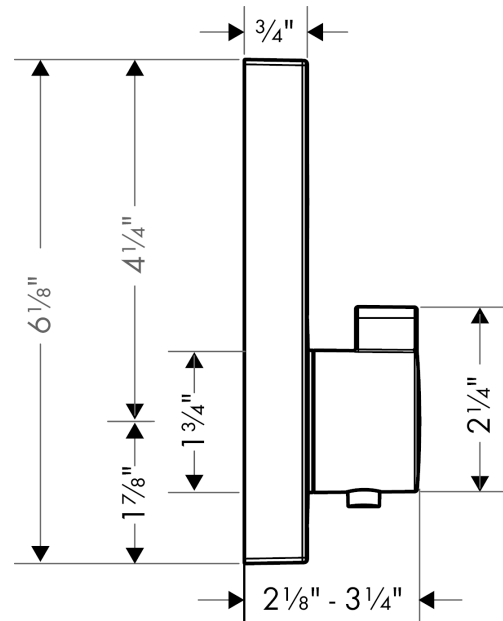

#### Features

- Select push-button on/off control for 2 outlets
- Outlets may be operated simultaneously
- Flow: 8.0 GPM (30.3 L/Min) / 2.0 GPM (7.6 L/Min)
- Thermostatic cartridge, Start/stop cartridge
- Anti-scald 100° safety stop
- Optimized for water-efficient shower products
- Trim comes with Select buttons: handshower and Rain
- Optional accessory to limit total flow to 2.0 GPM @ 80 psi where required

### Scale drawing

**ShowerSelect**  
**Thermostatic Trim for 2 Functions, Square**  
 Finishes : **brushed black chrome** Part no. : **15763341**

**Exploded drawing**

Year of production: >08/20