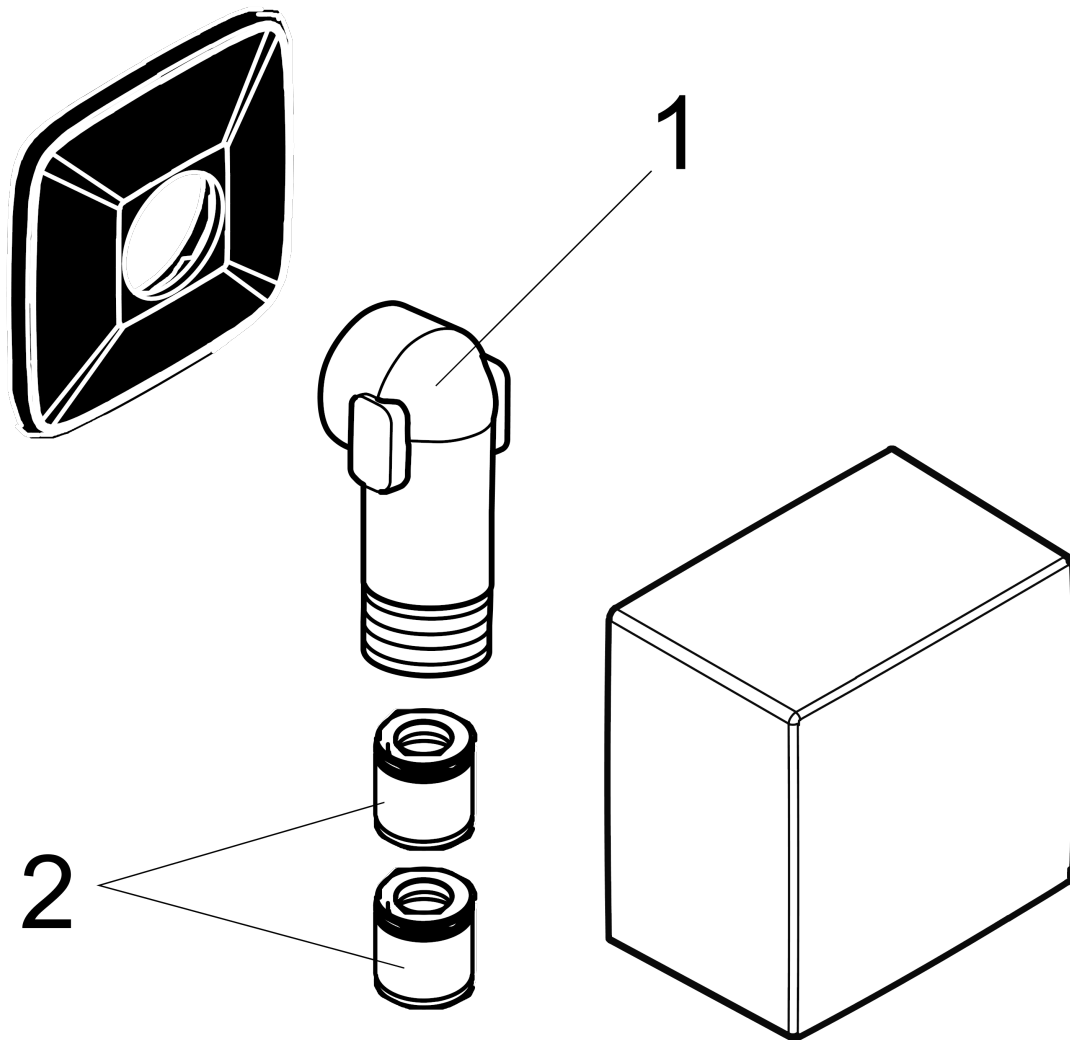

**FixFit**

**Wall Outlet Square with Check Valves**

Finishes : **brushed nickel** Part no. : **26455821**

**Description**

**Features**

- for all 1/2" hoses
- plastic connection angle
- 1/2" NPT
- installation: wall

**Item details**

List Price \$ 124.00

**Compliance**

**Product image**

**Scale drawing**

**FixFit**  
**Wall Outlet Square with Check Valves**  
Finishes : **brushed nickel** Part no. : **26455821**

Exploded drawing

Year of production: >01/18

**FixFit**

**Wall Outlet Square with Check Valves**

Finishes : **brushed nickel** Part no. : **26455821**

**Spare parts list**

Year of production: >01/18

Pos.	Description	Part no.	Price	PU
1	connection angel	98531001	-	1
2	set of non return valves DW 15	94074000	-	1