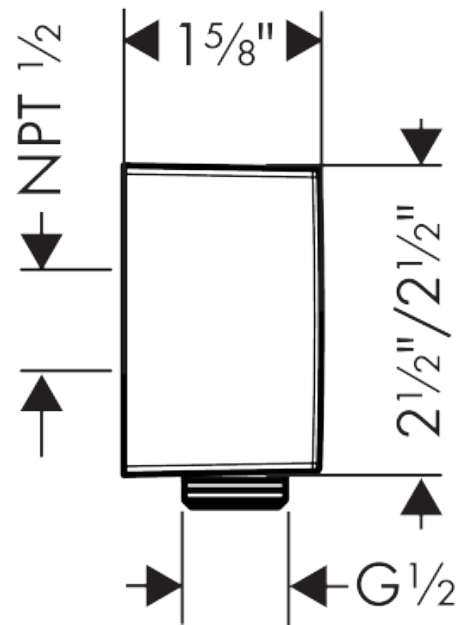

**FixFit**

**Wall Outlet Square with Check Valves**

Finishes : **brushed nickel** Part no. : **26455821**

**Description**

**Features**

- for all 1/2" hoses
- plastic connection angle
- 1/2" NPT
- installation: wall

**Item details**

List Price \$ 124.00

**Compliance**

**Product image**

**Scale drawing**

**FixFit**  
**Wall Outlet Square with Check Valves**  
Finishes : **brushed nickel** Part no. : **26455821**

Exploded drawing

Year of production: >01/18

**FixFit**

**Wall Outlet Square with Check Valves**

Finishes : **brushed nickel** Part no. : **26455821**

**Spare parts list**

Year of production: >01/18

Pos.	Description	Part no.	Price	PU
1	connection angel	98531001	-	1
2	set of non return valves DW 15	94074000	-	1