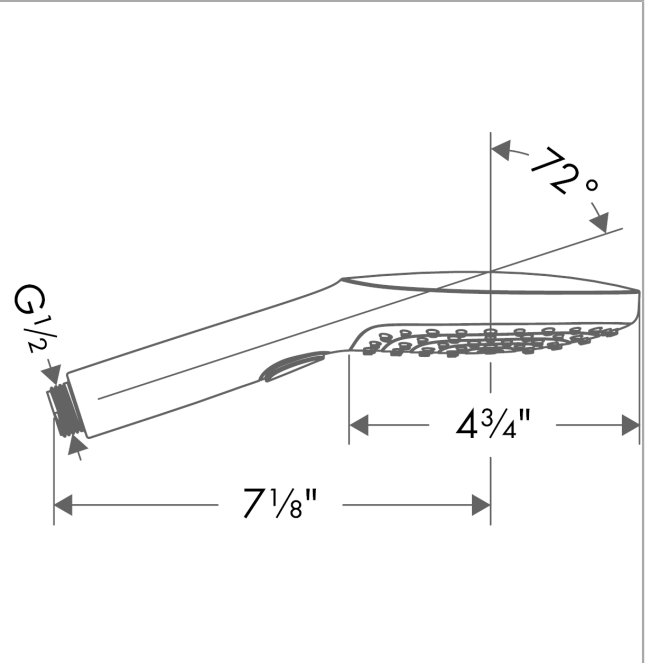

Raindance Select E
Handshower 120 3-Jet, 2.5 GPM
 Finishes : **white/chrome** Part no. : **26521401**

Description

Features

- Select button for comfortable alternation of spray modes
- 78 no-clog spray channels
- Spray modes: RainAir, Rain, Whirl
- Flow: 2.5 GPM (9.5 L/Min)
- Fully-finished matching spray face

Item details

List Price \$ 149.00

Technology

Compliance

Product image

Scale drawing

Raindance Select E
Handshower 120 3-Jet, 2.5 GPM
Finishes : **white/chrome** Part no. : **26521401**

Exploded drawing

Year of production: >12/12

Raindance Select E
Handshower 120 3-Jet, 2.5 GPM
 Finishes : **white/chrome** Part no. : **26521401**

Spare parts list

Year of production: >12/12

Pos.	Description	Part no.	Price	PU
1	filter packing	94246000	-	1