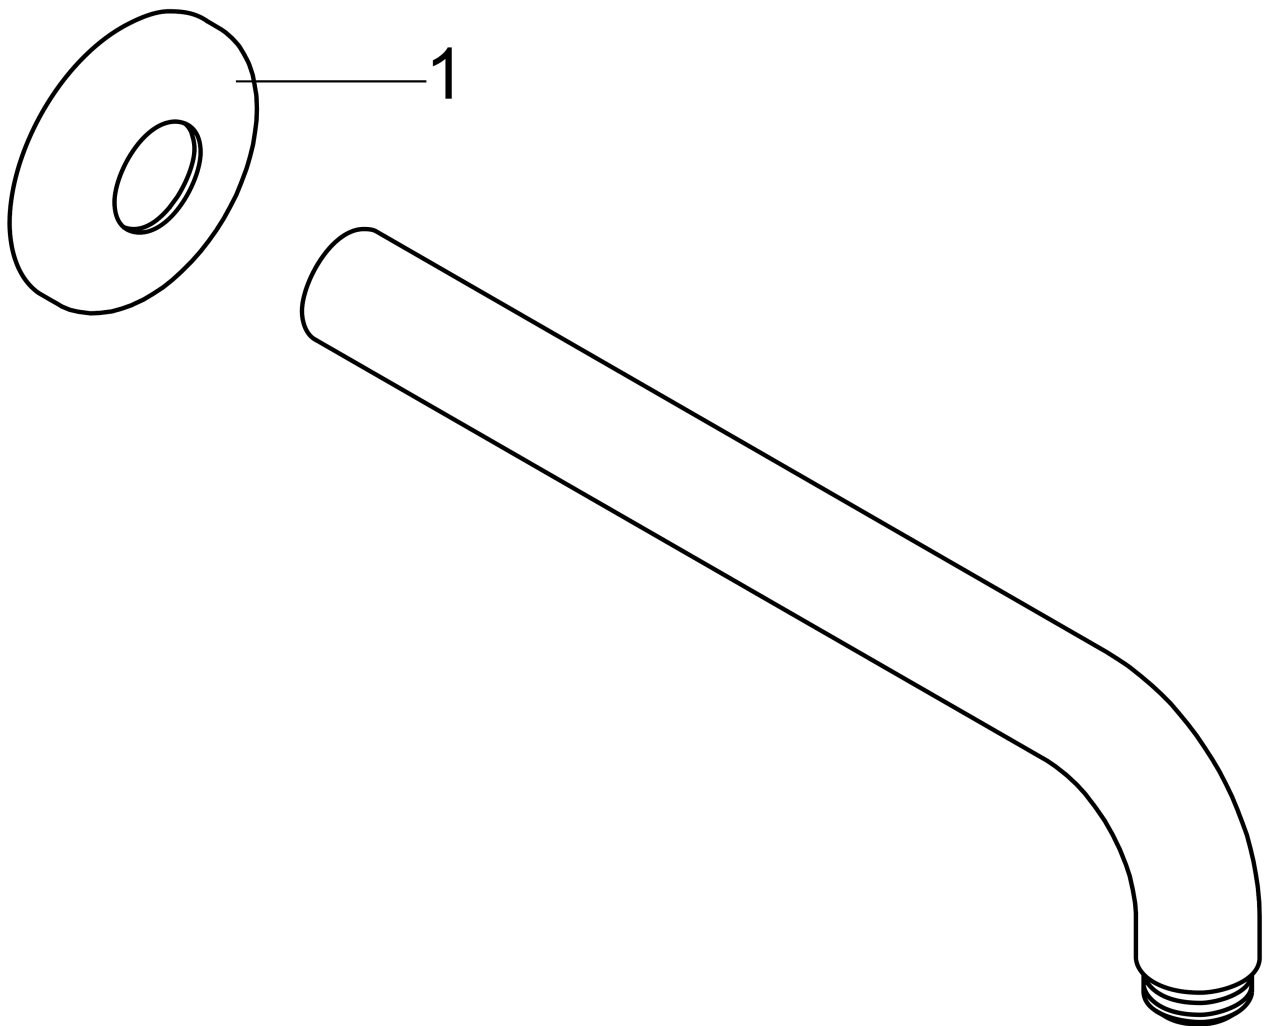

**Showerarm Raindance 15"**

Finishes : **brushed nickel** Part no. : **27413821**

**Description**

**Features**

- Brass
- 1/2" NPT
- Escutcheon

**Item details**

List Price \$ 237.00

**Compliance**

**Product image**

**Scale drawing**

**Showerarm Raindance 15"**

Finishes : **brushed nickel** Part no. : **27413821**

**Exploded drawing**

Year of production: >08/04

**Showerarm Raindance 15"**

Finishes : **brushed nickel** Part no. : **27413821**

**Spare parts list**

Year of production: >08/04

<b>Pos.</b>	<b>Description</b>	<b>Part no.</b>	<b>Price</b>	<b>PU</b>
1	escutcheon	28454820	-	1