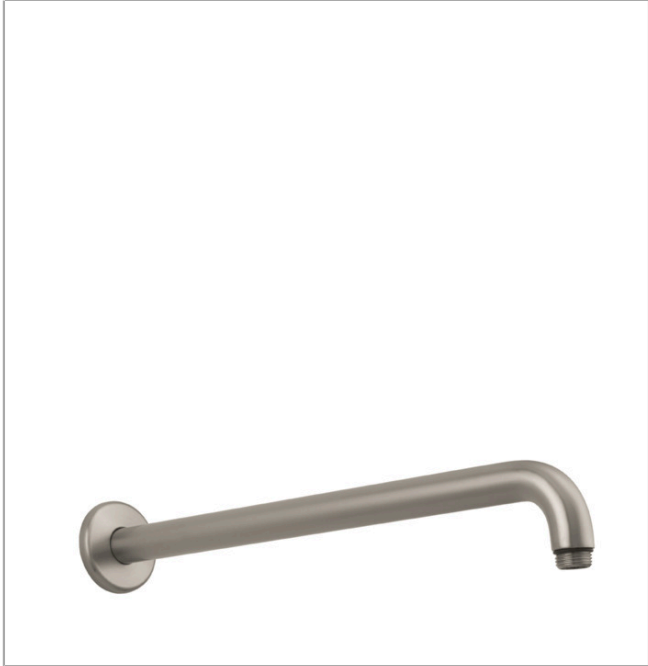

**Showerarm Raindance 15"**

Finishes : **brushed nickel** Part no. : **27413821**

**Description**

**Features**

- Brass
- 1/2" NPT
- Escutcheon

**Item details**

List Price \$ 237.00

**Compliance**

**Product image**

**Scale drawing**

**Showerarm Raindance 15"**

Finishes : **brushed nickel** Part no. : **27413821**

**Exploded drawing**

Year of production: >08/04

**Showerarm Raindance 15"**

Finishes : **brushed nickel** Part no. : **27413821**