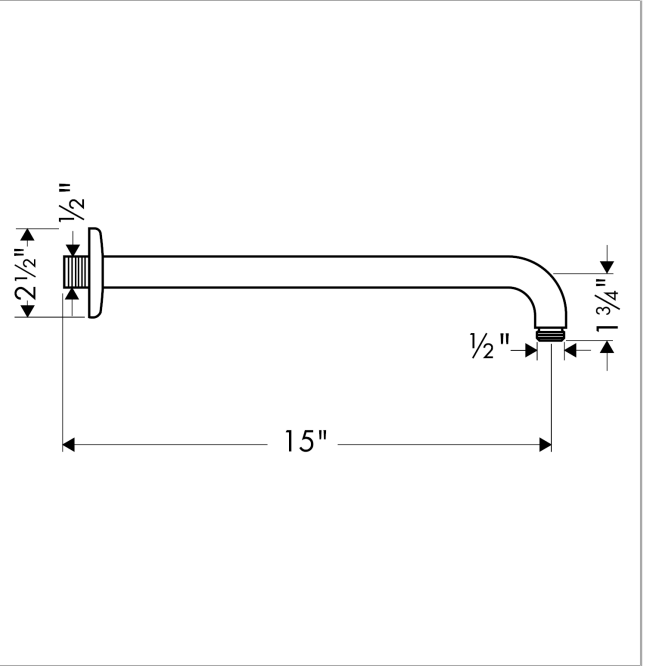

**Showerarm Raindance 15"**

Finishes : **brushed nickel** Part no. : **27413821**

**Description**

**Features**

- Brass
- 1/2" NPT
- Escutcheon

**Item details**

List Price \$ 237.00

**Compliance**

**Product image**

**Scale drawing**

**Showerarm Raindance 15"**

Finishes : **brushed nickel** Part no. : **27413821**

**Exploded drawing**

Year of production: >08/04

**Showerarm Raindance 15"**

Finishes : **brushed nickel** Part no. : **27413821**