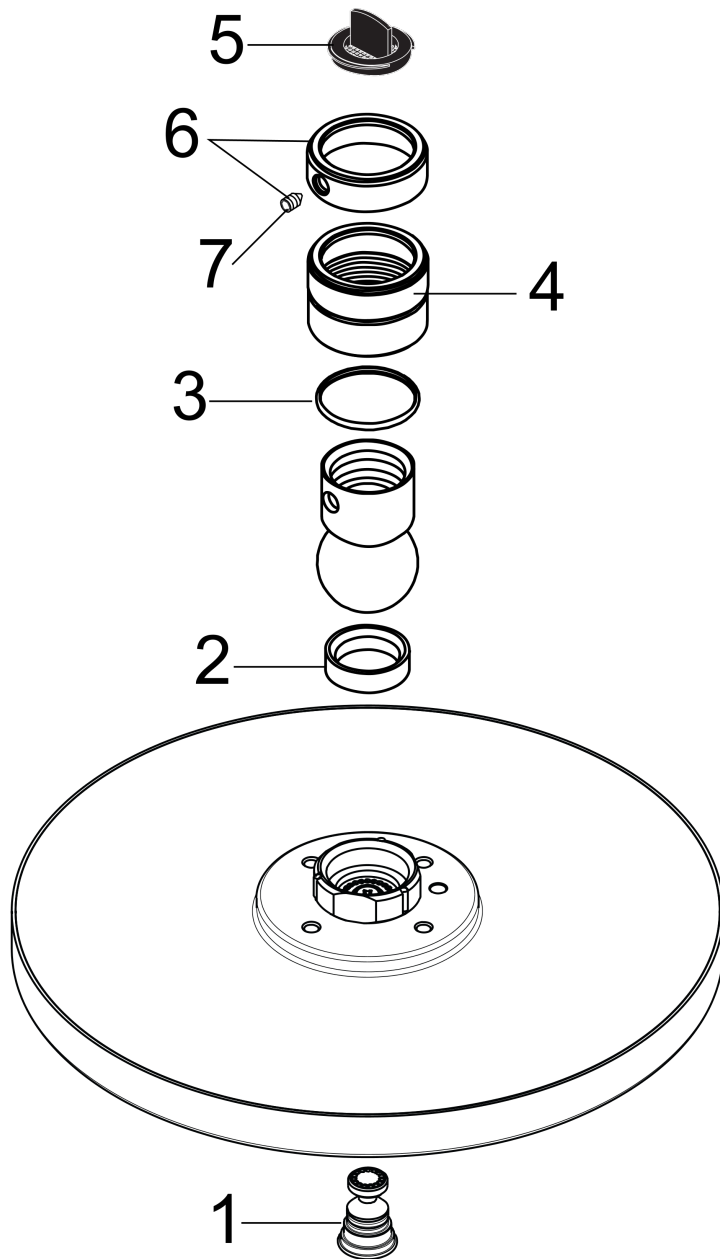

Raindance S
Showerhead 240 1-Jet, 2.5 GPM
 Finishes : **chrome** Part no. : **27474001**

Description

Features

- 180 no-clog spray channels
- Spray modes: RainAir
- Flow: 2.5 GPM (9.5 L/Min)
- Fully-finished matching spray face

Item details

List Price \$ 624.00

Technology

Compliance

Product image

Scale drawing

Raindance S
Showerhead 240 1-Jet, 2.5 GPM
Finishes : **chrome** Part no. : **27474001**

Exploded drawing

Year of production: >09/03

Raindance S
Showerhead 240 1-Jet, 2.5 GPM
 Finishes : **chrome** Part no. : **27474001**

Spare parts list

Year of production: >09/03

Pos.	Description	Part no.	Price	PU
1	air jet (Eco)	95795000	-	1
2	seal	97606000	-	1
3	lever collar	97536000	-	1
4	nut	97958000	-	1
5	filter packing	88649000	-	1
6	lock washer	98942000	-	1
7	hollow set screw M4x6	97767000	-	1