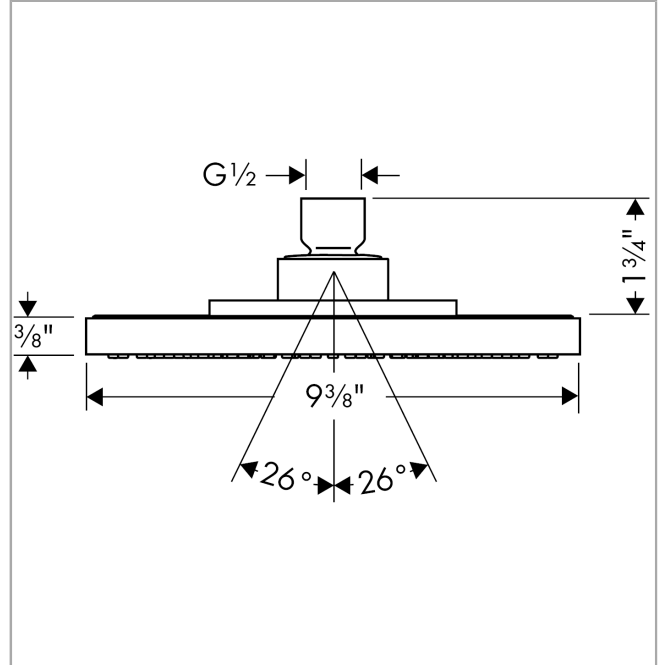

Raindance S
Showerhead 240 1-Jet, 2.5 GPM
 Finishes : **chrome** Part no. : **27474001**

Description

Features

- 180 no-clog spray channels
- Spray modes: RainAir
- Flow: 2.5 GPM (9.5 L/Min)
- Fully-finished matching spray face

Item details

List Price \$ 624.00

Technology

Compliance

Product image

Scale drawing

Raindance S
Showerhead 240 1-Jet, 2.5 GPM
Finishes : **chrome** Part no. : **27474001**

Exploded drawing

Year of production: >09/03

Raindance S
Showerhead 240 1-Jet, 2.5 GPM
 Finishes : **chrome** Part no. : **27474001**

Spare parts list

Year of production: >09/03

Pos.	Description	Part no.	Price	PU
1	air jet (Eco)	95795000	-	1
2	seal	97606000	-	1
3	lever collar	97536000	-	1
4	nut	97958000	-	1
5	filter packing	88649000	-	1
6	lock washer	98942000	-	1
7	hollow set screw M4x6	97767000	-	1