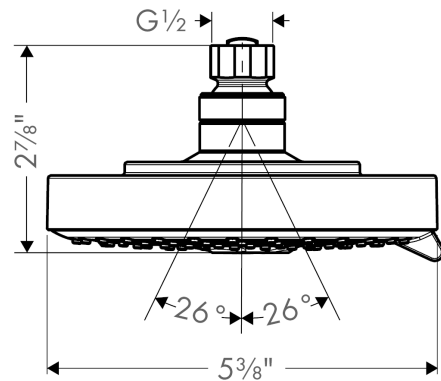

Raindance S

Showerhead 150 3-Jet, 2.5 GPM

Finishes : **brushed nickel** Part no. : **27495821**

Description

Features

- 86 no-clog spray channels
- Spray modes: RainAir, BalanceAir, Whirl
- Flow: 2.5 GPM (9.5 L/Min)

Item details

List Price \$ 342.00

Technology

Compliance

Product image

Scale drawing

Raindance S

Showerhead 150 3-Jet, 2.5 GPM

Finishes : **brushed nickel** Part no. : **27495821**

Exploded drawing

Year of production: >06/06

Raindance S

Showerhead 150 3-Jet, 2.5 GPM

Finishes : **brushed nickel** Part no. : **27495821**

Spare parts list

Year of production: >06/06

Pos.	Description	Part no.	Price	PU
1	filter packing	96477000	-	1
2	nut	97958820	-	1
3	lever collar	97536000	-	1
4	ball joint	97331000	-	1
5	seal	97606000	-	1