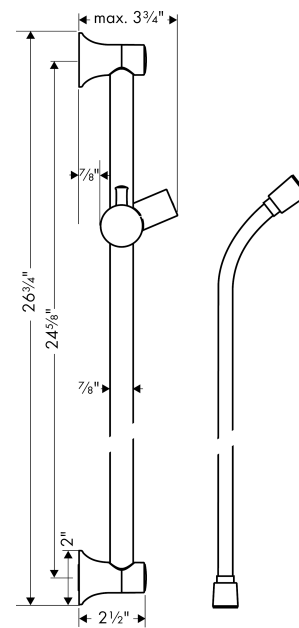

**Unica**

**Wallbar Classic, 24"**

Finishes : **chrome** Part no. : **27617000**

**Description**

**Features**

- consists of: Wallbar, Handshower hose, Slider
- Brass wallbar
- Angle-adjustable holder pivots left and right, slides easily and locks in place

**Item details**

List Price \$ 256.00

**Compliance**

**Product image**

**Scale drawing**

Unica  
 Wallbar Classic, 24"  
 Finishes : **chrome** Part no. : **27617000**

Exploded drawing

Year of production: >04/08

**Unica**  
**Wallbar Classic, 24"**  
 Finishes : **chrome**    Part no. : **27617000**

## Spare parts list

Year of production: >04/08

Pos.	Description	Part no.	Price	PU
1	wall support	95171000	-	1
2	cover	95129000	-	1
3	mounting set	96179000	-	1
4	tile-matching-disk	98992000	-	1
5	shower hose Sensoflex 1,60 m	28136000	-	1
6	support, assy	95172000	-	1
7	guide	98918000	-	1
8	shelf Casetta	28678000	-	1
9	clip for Casetta, Ø 22 mm	96189000	-	1