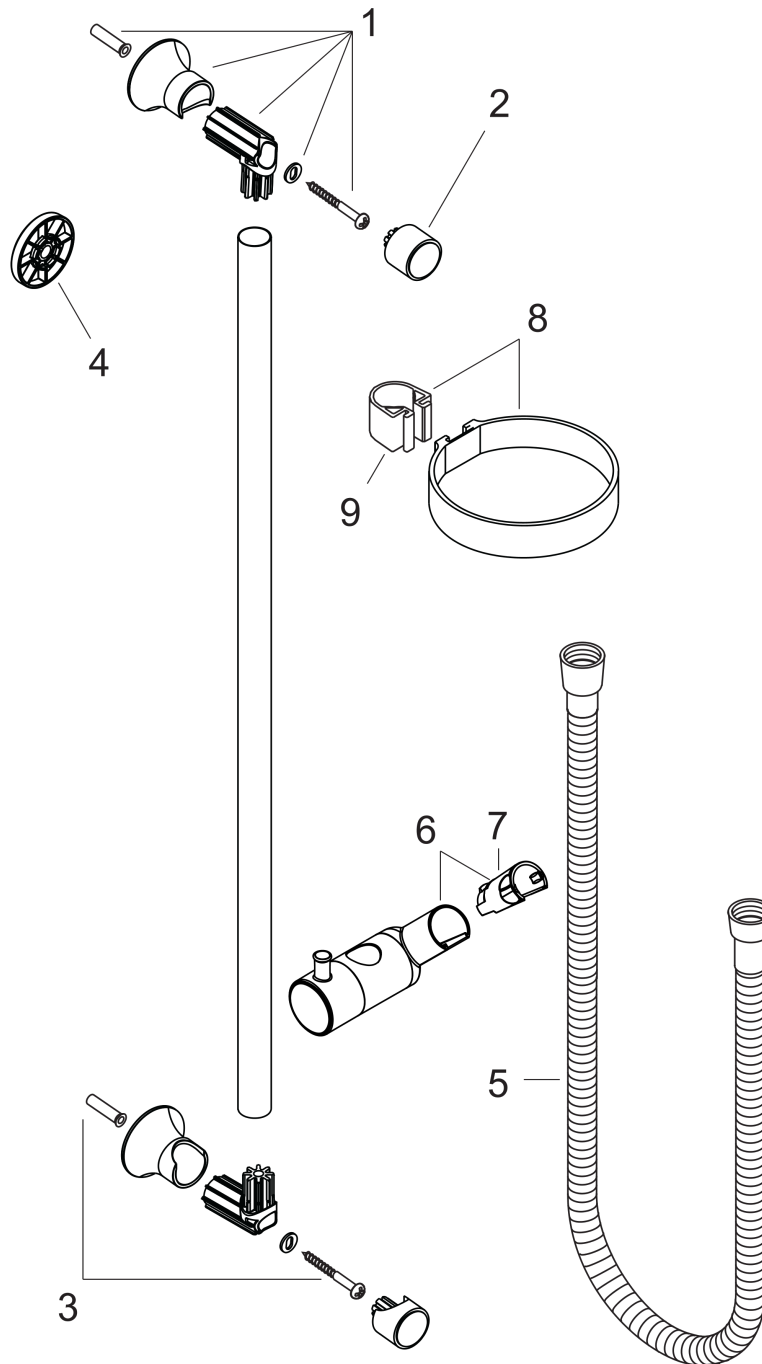

**Unica**

**Wallbar Classic, 24"**

Finishes : **chrome** Part no. : **27617000**

**Description**

**Features**

- consists of: Wallbar, Handshower hose, Slider
- Brass wallbar
- Angle-adjustable holder pivots left and right, slides easily and locks in place

**Item details**

List Price \$ 256.00

**Compliance**

**Product image**

**Scale drawing**

Unica  
 Wallbar Classic, 24"  
 Finishes : **chrome** Part no. : **27617000**

Exploded drawing

Year of production: >04/08

**Unica**  
**Wallbar Classic, 24"**  
 Finishes : **chrome**    Part no. : **27617000**

## Spare parts list

Year of production: >04/08

Pos.	Description	Part no.	Price	PU
1	wall support	95171000	-	1
2	cover	95129000	-	1
3	mounting set	96179000	-	1
4	tile-matching-disk	98992000	-	1
5	shower hose Sensoflex 1,60 m	28136000	-	1
6	support, assy	95172000	-	1
7	guide	98918000	-	1
8	shelf Casetta	28678000	-	1
9	clip for Casetta, Ø 22 mm	96189000	-	1