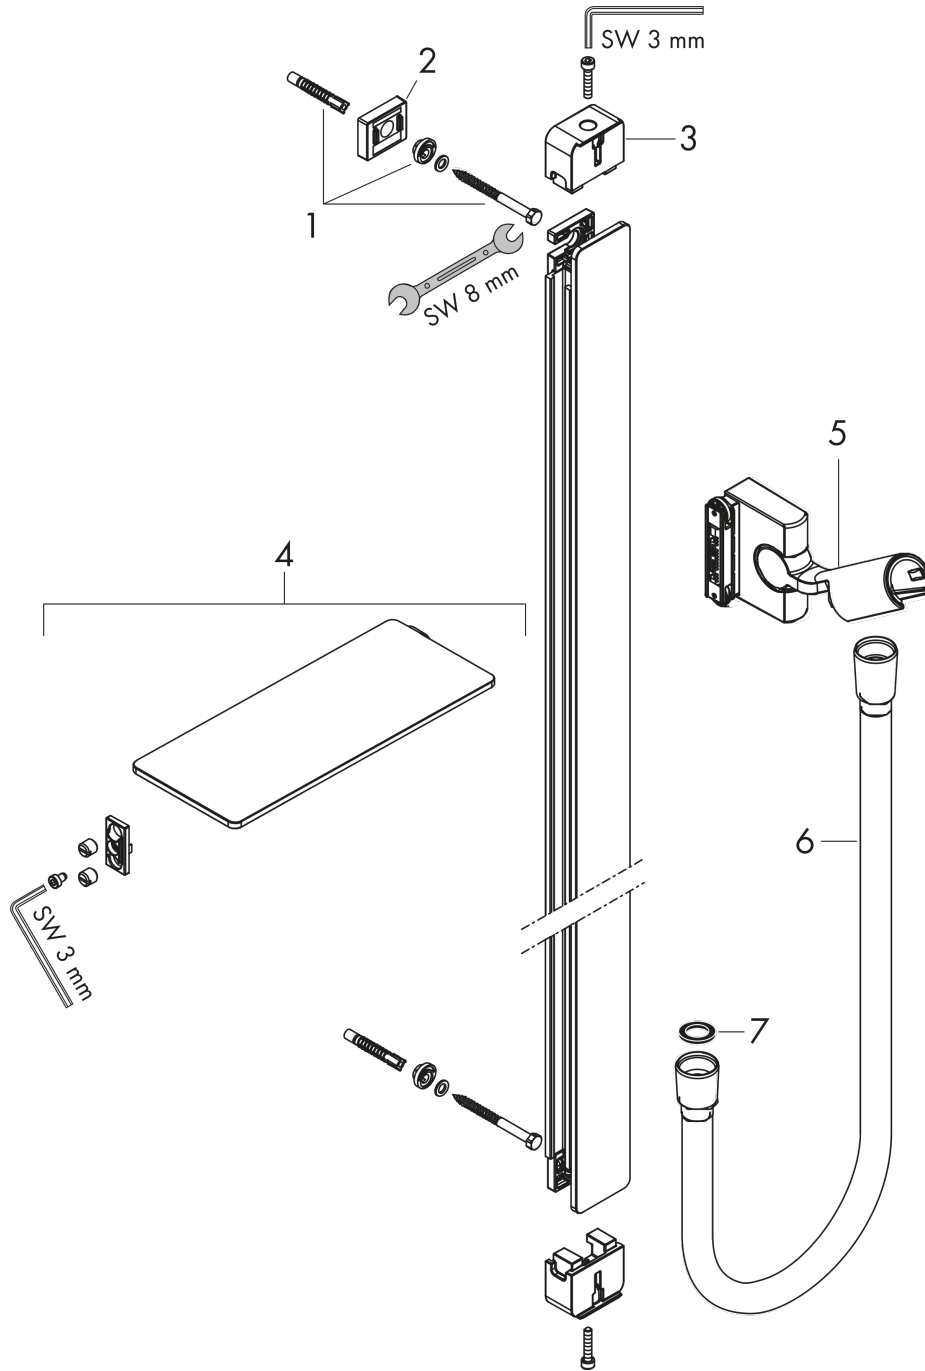

**Unica**  
**Wallbar Raindance E, 36"**  
 Finishes : **chrome** Part no. : **27640000**

**Description**

**Features**

- consists of: Wallbar, Handshower hose, Slider, Soap dish
- Shelf made of safety glass
- Flat aluminum profile with mirrored safety glass finish
- Angle-adjustable holder pivots left and right, slides easily and locks in place

**Item details**

List Price \$ 293.00

**Compliance**

**Product image**

**Scale drawing**

Unica  
 Wallbar Raindance E, 36"  
 Finishes : chrome Part no. : 27640000

Exploded drawing

Year of production: >10/17

**Unica**  
**Wallbar Raindance E, 36"**  
 Finishes : **chrome**    Part no. : **27640000**

**Spare parts list**

Year of production: >10/17

Pos.	Description	Part no.	Price	PU
1	mounting set	92841000	-	1
2	tile-matching-disk	93124000	-	1
3	cover	93101000	-	1
4	shelf	26511000	-	1
5	support, assy	93100000	-	1
6	shower hose Isiflex'B 1,60 m	28276000	-	1
7	seal	98058000	-	1