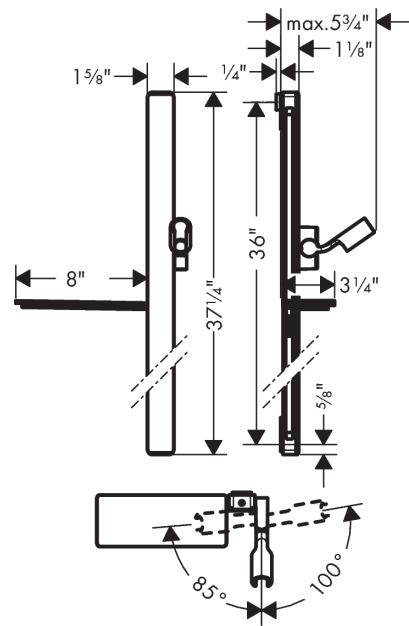

**Unica**  
**Wallbar Raindance E, 36"**  
 Finishes : **chrome** Part no. : **27640000**

**Description**

**Features**

- consists of: Wallbar, Handshower hose, Slider, Soap dish
- Shelf made of safety glass
- Flat aluminum profile with mirrored safety glass finish
- Angle-adjustable holder pivots left and right, slides easily and locks in place

**Item details**

List Price \$ 293.00

**Compliance**

**Product image**

**Scale drawing**

Unica  
 Wallbar Raindance E, 36"  
 Finishes : chrome Part no. : 27640000

Exploded drawing

Year of production: >10/17

**Unica**  
**Wallbar Raindance E, 36"**  
 Finishes : **chrome**    Part no. : **27640000**

**Spare parts list**

Year of production: >10/17

Pos.	Description	Part no.	Price	PU
1	mounting set	92841000	-	1
2	tile-matching-disk	93124000	-	1
3	cover	93101000	-	1
4	shelf	26511000	-	1
5	support, assy	93100000	-	1
6	shower hose Isiflex'B 1,60 m	28276000	-	1
7	seal	98058000	-	1