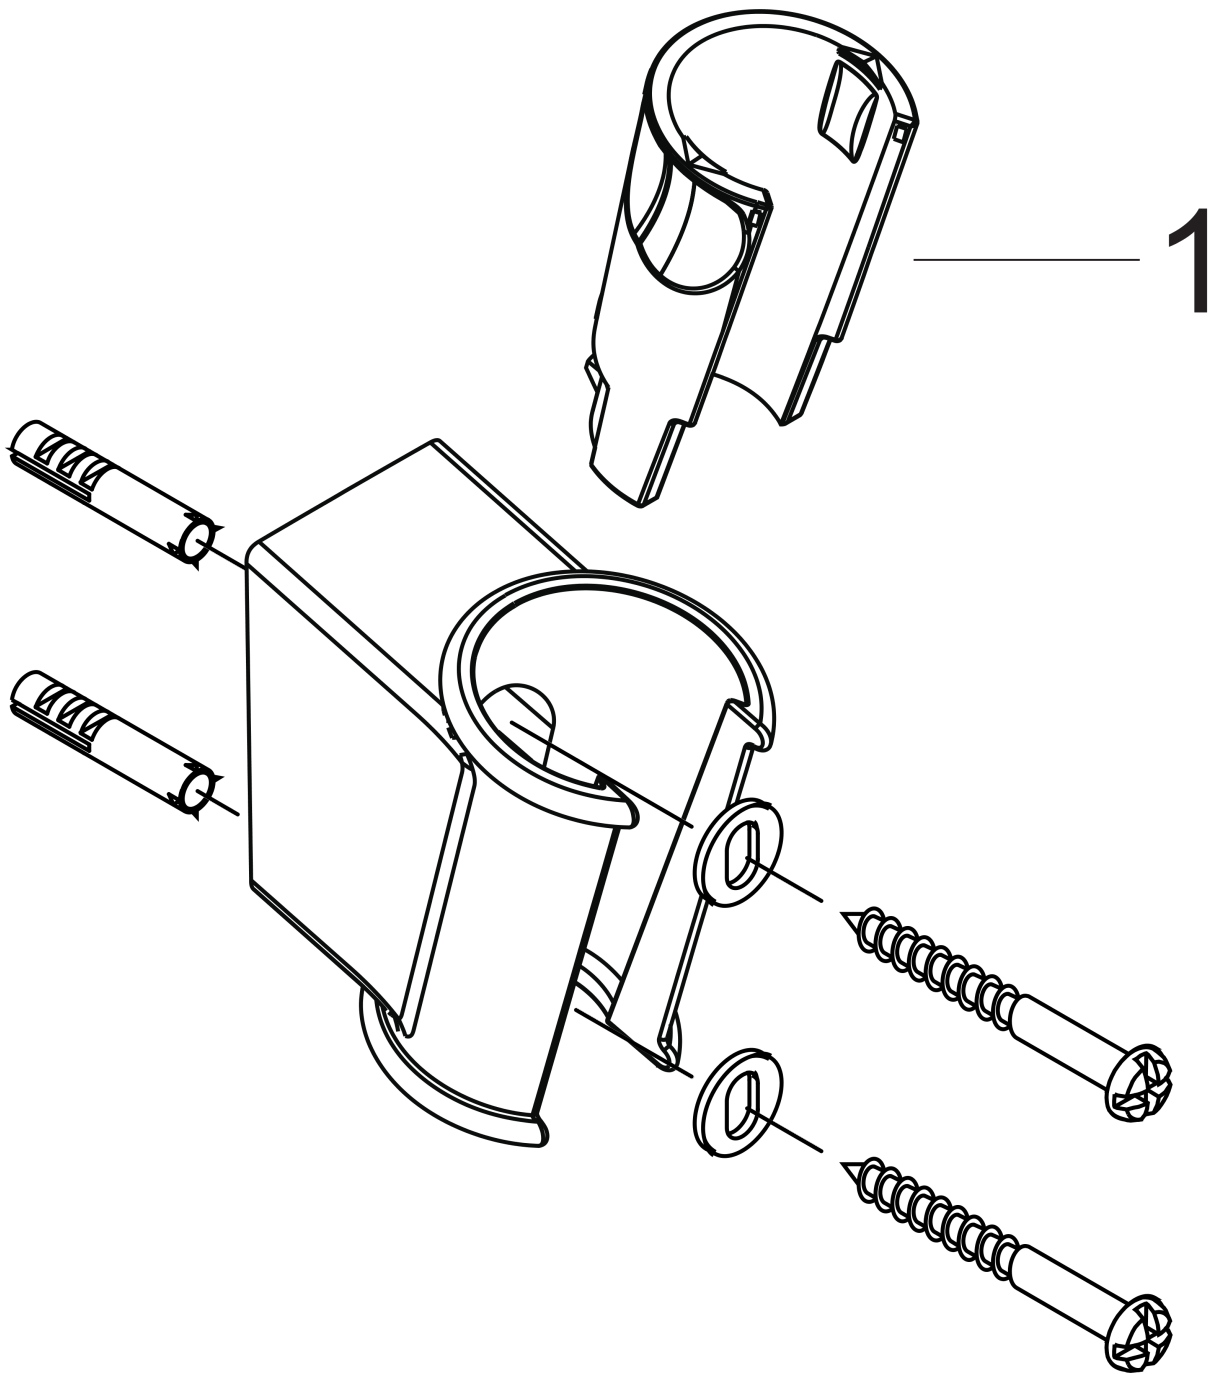

**Handshower Holder Classic**

Finishes : **polished nickel** Part no. : **28324830**

**Description**

**Features**

- Wall-mounted

**Item details**

List Price \$ 54.00

**Product image**

**Scale drawing**

**Handshower Holder Classic**

Finishes : **polished nickel**    Part no. : **28324830**

**Exploded drawing**

Year of production: **01/09 - 11/09**

**Handshower Holder Classic**

Finishes : **polished nickel** Part no. : **28324830**