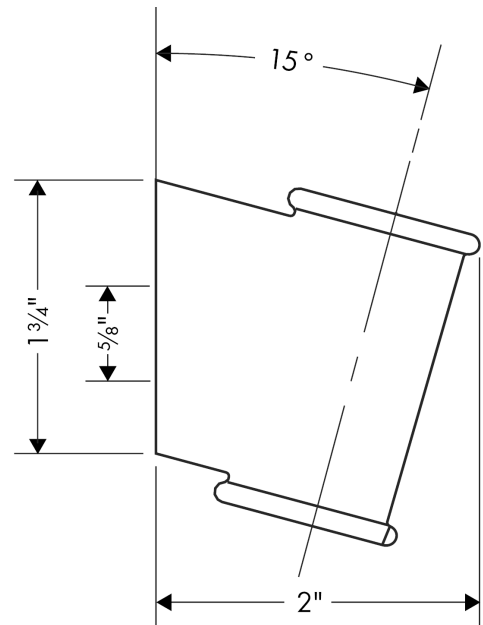

**Handshower Holder Classic**

Finishes : **polished nickel** Part no. : **28324830**

**Description**

**Features**

- Wall-mounted

**Item details**

List Price \$ 54.00

**Product image**

**Scale drawing**

**Handshower Holder Classic**

Finishes : **polished nickel**    Part no. : **28324830**

**Exploded drawing**

Year of production: **01/09 - 11/09**

**Handshower Holder Classic**

Finishes : **polished nickel** Part no. : **28324830**