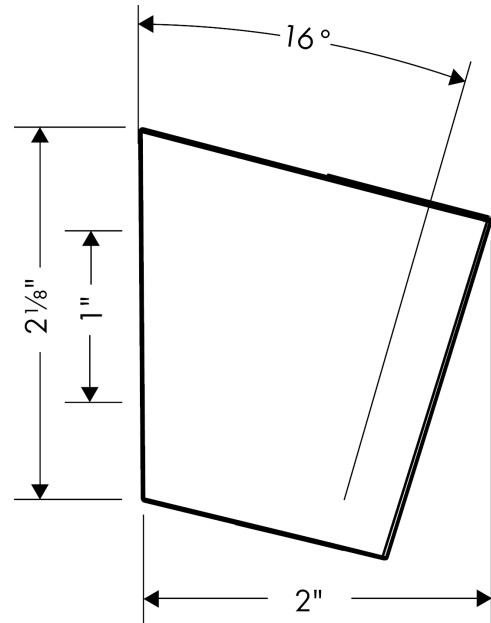

Handshower Holder S

Finishes : **chrome** Part no. : **28331000**

Description

Features

- Wall-mounted

Item details

List Price \$ 43.00

Product image

Scale drawing

Handshower Holder S

Finishes : **chrome** Part no. : **28331000**

Exploded drawing

Year of production: >06/05

Handshower Holder S

Finishes : **chrome** Part no. : **28331000**

Spare parts list

Year of production: >**06/05**

| Pos. | Description | Part no. | Price | PU |
|------|-------------|----------|-------|----|
| 1 | guide | 98918000 | - | 1 |