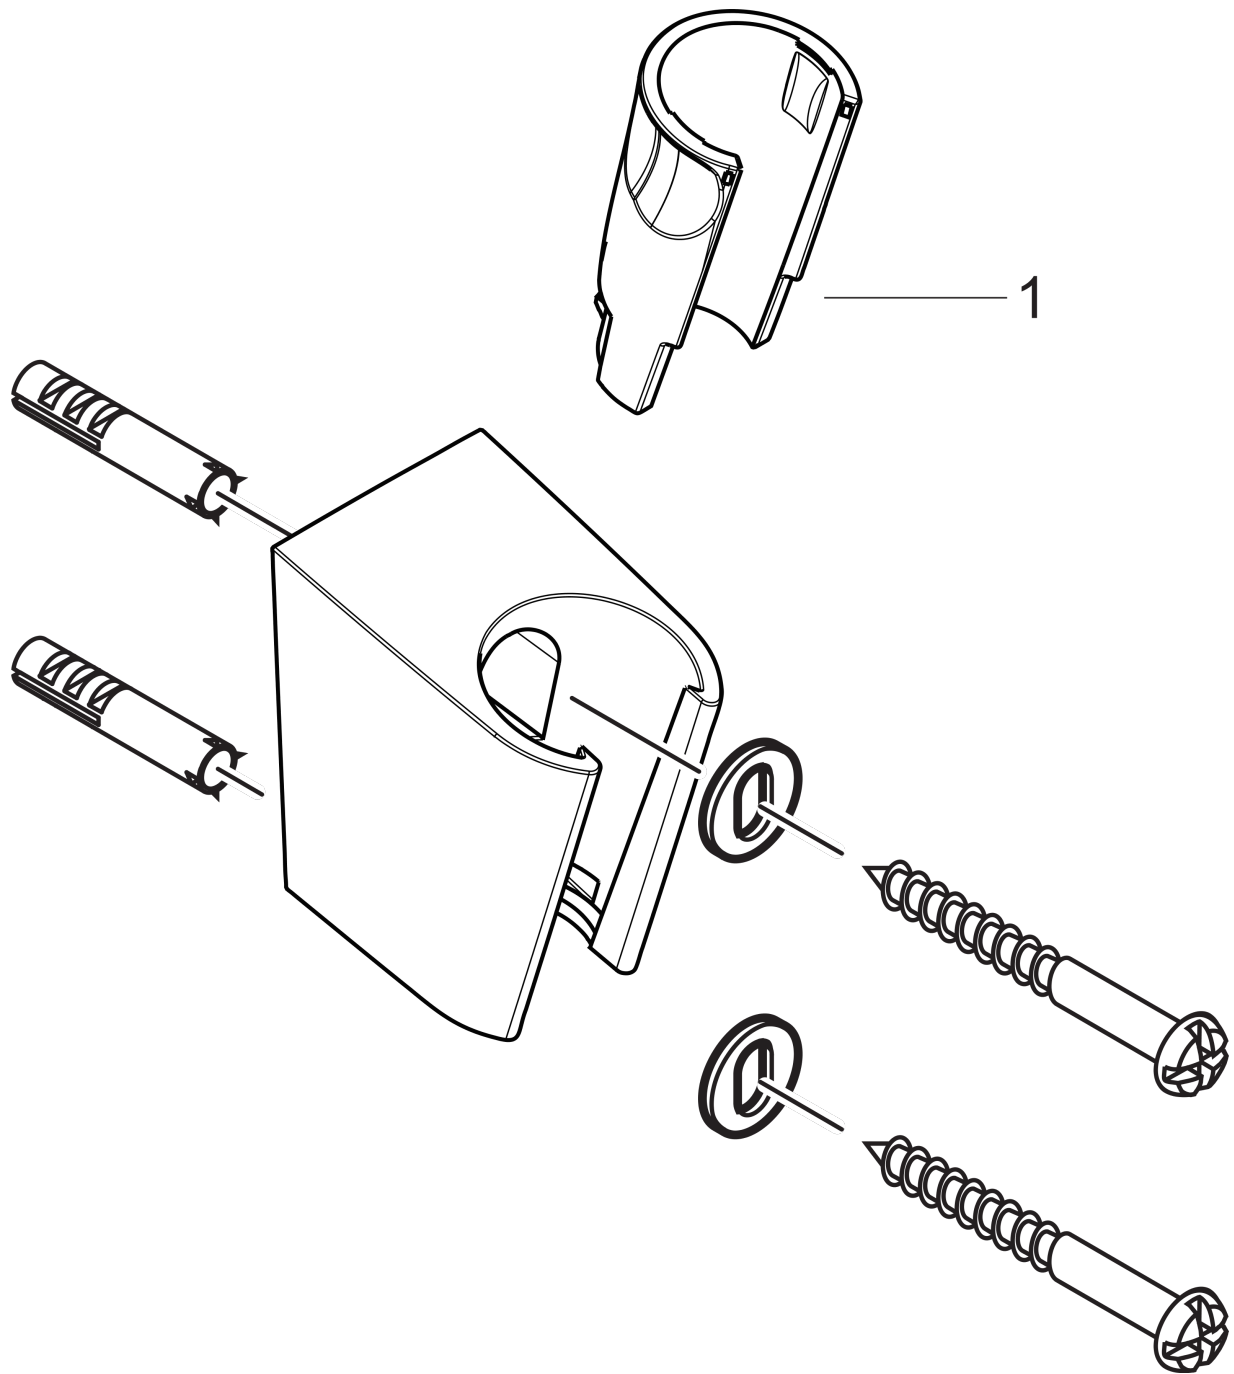

Handshower Holder S

Finishes : **chrome** Part no. : **28331000**

Description

Features

- Wall-mounted

Item details

List Price \$ 43.00

Product image

Scale drawing

Handshower Holder S

Finishes : **chrome** Part no. : **28331000**

Exploded drawing

Year of production: >06/05

Handshower Holder S

Finishes : **chrome** Part no. : **28331000**

Spare parts list