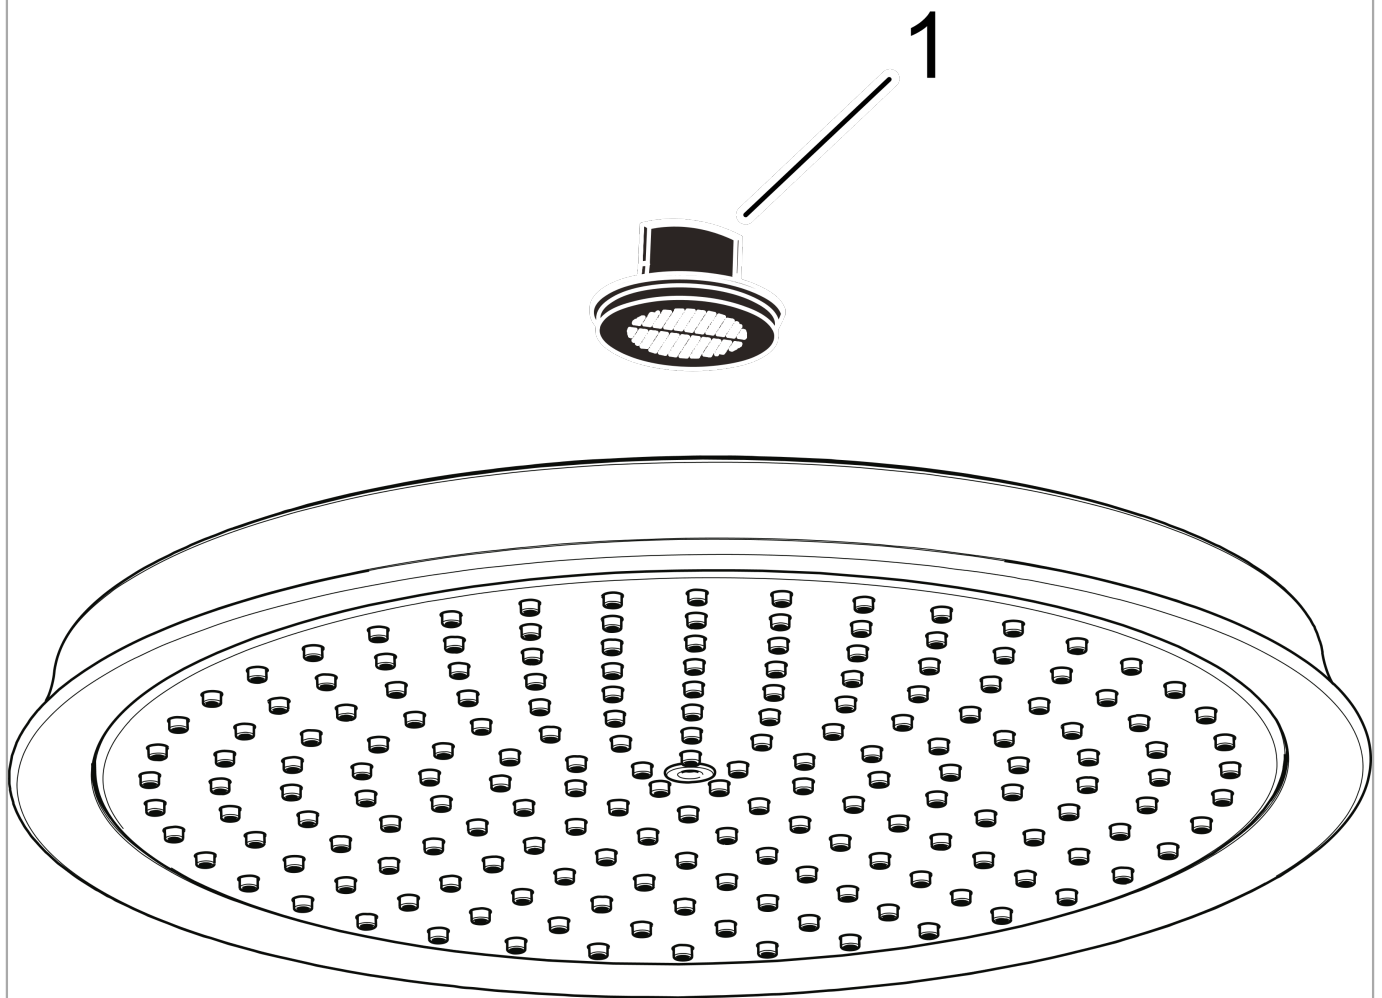

**Raindance Classic
Showerhead 300 1-Jet, 2.5 GPM**

Finishes : **rubbed bronze** Part no. : **28428921**

Description

Features

- 225 no-clog spray channels
- Spray modes: RainAir
- Flow: 2.5 GPM (9.5 L/Min)
- Fully-finished matching spray face

Item details

List Price \$ 1,356.00

Technology

Compliance

Product image

Scale drawing

Raindance Classic
Showerhead 300 1-Jet, 2.5 GPM
Finishes : **rubbed bronze** Part no. : **28428921**

Exploded drawing

Year of production: >06/09

Raindance Classic
Showerhead 300 1-Jet, 2.5 GPM
 Finishes : **rubbed bronze** Part no. : **28428921**

Spare parts list

Year of production: >**06/09**

Pos.	Description	Part no.	Price	PU
1	filter packing	88649000	-	1