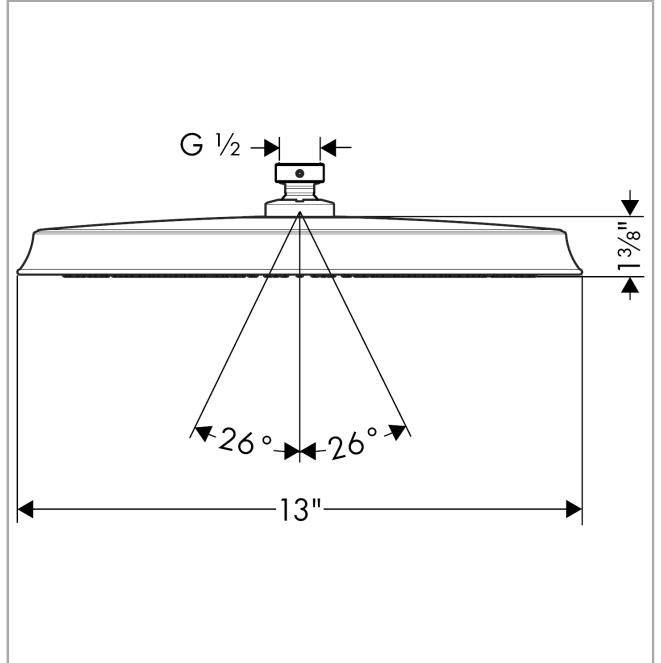

**Raindance Classic
Showerhead 300 1-Jet, 2.5 GPM**

Finishes : **rubbed bronze** Part no. : **28428921**

Description

Features

- 225 no-clog spray channels
- Spray modes: RainAir
- Flow: 2.5 GPM (9.5 L/Min)
- Fully-finished matching spray face

Item details

List Price \$ 1,356.00

Technology

Compliance

Product image

Scale drawing

Raindance Classic
Showerhead 300 1-Jet, 2.5 GPM
Finishes : **rubbed bronze** Part no. : **28428921**

Exploded drawing

Year of production: >06/09

Raindance Classic
Showerhead 300 1-Jet, 2.5 GPM
 Finishes : **rubbed bronze** Part no. : **28428921**

Spare parts list

Year of production: >**06/09**

Pos.	Description	Part no.	Price	PU
1	filter packing	88649000	-	1