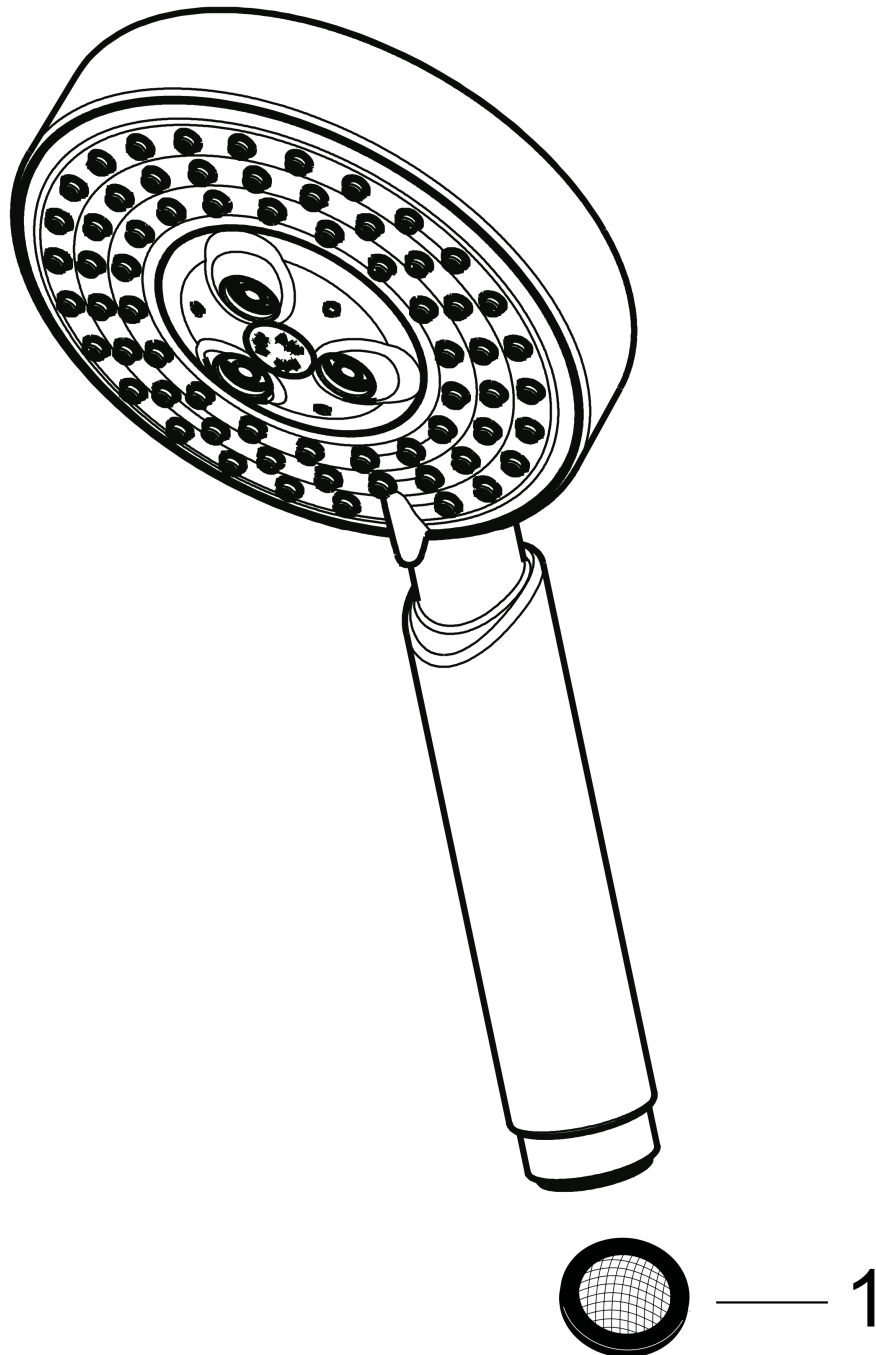

Raindance S
Handshower 150 3-Jet, 2.5 GPM
 Finishes : **chrome** Part no. : **28519001**

Description

Features

- 86 no-clog spray channels
- Spray modes: RainAir, BalanceAir, Whirl
- Flow: 2.5 GPM (9.5 L/Min)

Item details

List Price \$ 248.00

Technology

Design awards

Compliance

Product image

Scale drawing

Raindance S
Handshower 150 3-Jet, 2.5 GPM
Finishes : **chrome** Part no. : **28519001**

Exploded drawing

Year of production: >07/06

Raindance S
Handshower 150 3-Jet, 2.5 GPM
 Finishes : **chrome** Part no. : **28519001**

Spare parts list

Year of production: >07/06

Pos.	Description	Part no.	Price	PU
1	filter packing	94246000	-	1