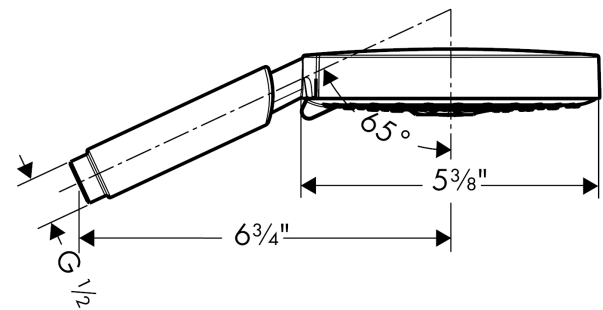

Raindance S
Handshower 150 3-Jet, 2.5 GPM
 Finishes : **chrome** Part no. : **28519001**

Description

Features

- 86 no-clog spray channels
- Spray modes: RainAir, BalanceAir, Whirl
- Flow: 2.5 GPM (9.5 L/Min)

Item details

List Price \$ 248.00

Technology

Design awards

Compliance

Product image

Scale drawing

Raindance S
Handshower 150 3-Jet, 2.5 GPM
Finishes : **chrome** Part no. : **28519001**

Exploded drawing

Year of production: >07/06

Raindance S
Handshower 150 3-Jet, 2.5 GPM
 Finishes : **chrome** Part no. : **28519001**

Spare parts list

Year of production: >07/06

Pos.	Description	Part no.	Price	PU
1	filter packing	94246000	-	1