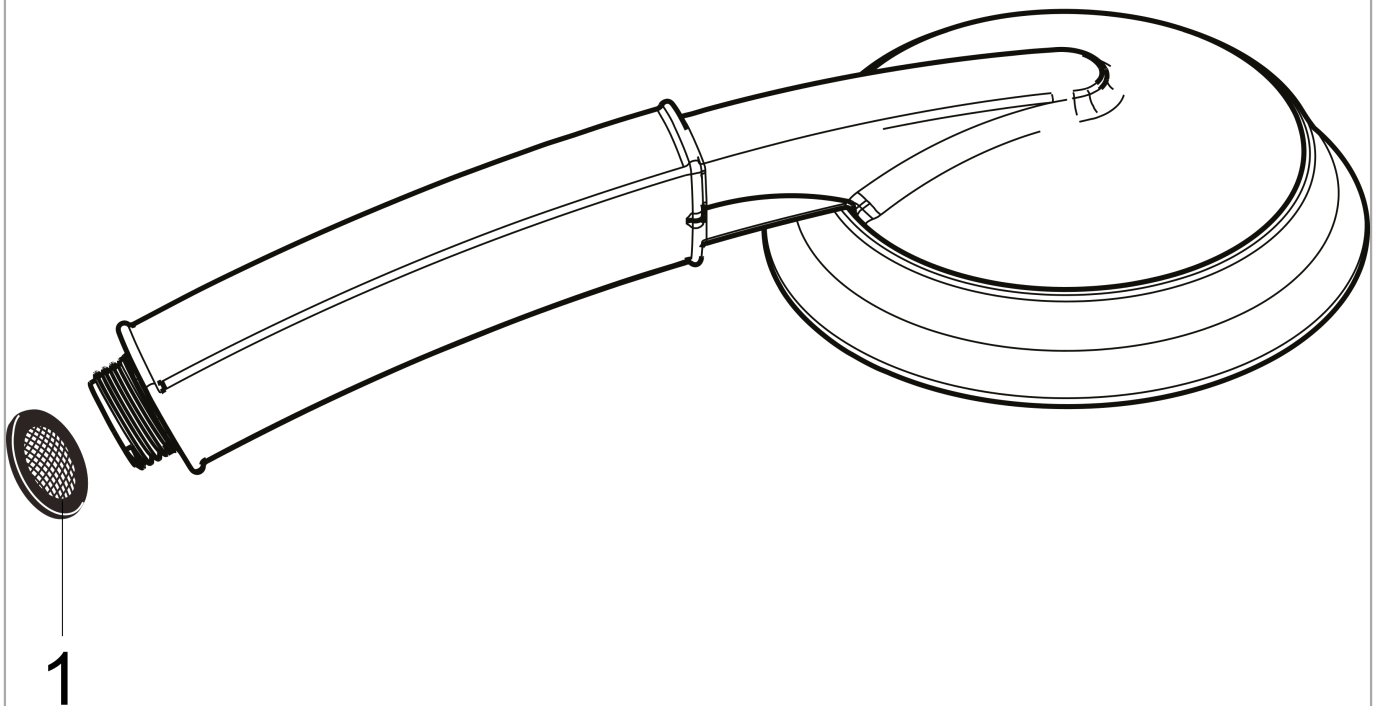

Raindance Classic Handshower 100 3-Jet, 2.5 GPM

Finishes : **rubbed bronze** Part no. : **28548921**

Description

Features

- 65 no-clog spray channels
- Spray modes: RainAir, BalanceAir, Whirl
- Flow: 2.5 GPM (9.5 L/Min)
- Fully-finished matching spray face

Item details

List Price \$ 280.00

Technology

Compliance

Product image

Scale drawing

Raindance Classic
Handshower 100 3-Jet, 2.5 GPM
Finishes : **rubbed bronze** Part no. : **28548921**

Exploded drawing

Year of production: >06/09

1

Raindance Classic
Handshower 100 3-Jet, 2.5 GPM
 Finishes : **rubbed bronze** Part no. : **28548921**

Spare parts list

Year of production: >06/09

Pos.	Description	Part no.	Price	PU
1	filter packing	94246000	-	1