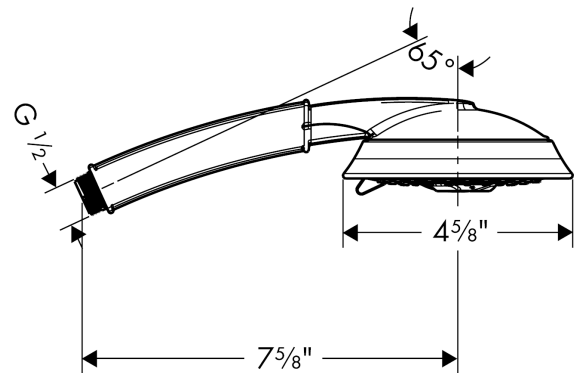

Raindance Classic Handshower 100 3-Jet, 2.5 GPM

Finishes : **rubbed bronze** Part no. : **28548921**

Description

Features

- 65 no-clog spray channels
- Spray modes: RainAir, BalanceAir, Whirl
- Flow: 2.5 GPM (9.5 L/Min)
- Fully-finished matching spray face

Item details

List Price \$ 280.00

Technology

Compliance

Product image

Scale drawing

Raindance Classic
Handshower 100 3-Jet, 2.5 GPM
Finishes : **rubbed bronze** Part no. : **28548921**

Exploded drawing

Year of production: >06/09

1

Raindance Classic
Handshower 100 3-Jet, 2.5 GPM
 Finishes : **rubbed bronze** Part no. : **28548921**

Spare parts list

Year of production: >06/09

Pos.	Description	Part no.	Price	PU
1	filter packing	94246000	-	1