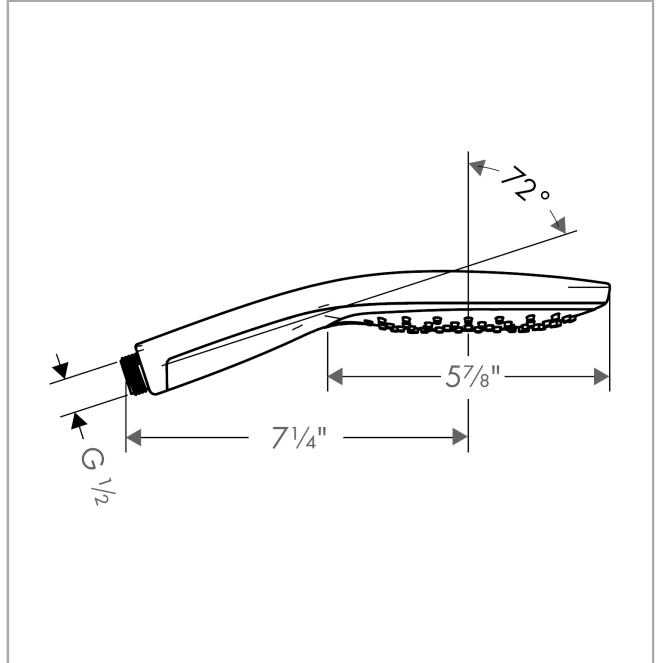

**Raindance Select S**

**Handshower 150 3-Jet, 2.5 GPM**

Finishes : **brushed nickel** Part no. : **28588821**

**Description**

**Features**

- Select button for comfortable alternation of spray modes
- 81 no-clog spray channels
- Spray modes: RainAir, Mix, CaresseAir
- Flow: 2.5 GPM (9.5 L/Min)
- Fully-finished matching spray face

**Item details**

List Price \$ 234.00

**Technology**

**Compliance**

**Product image**

**Scale drawing**

**Raindance Select S**  
**Handshower 150 3-Jet, 2.5 GPM**  
Finishes : **brushed nickel** Part no. : **28588821**

Exploded drawing

Year of production: >12/13

**Raindance Select S**  
**Handshower 150 3-Jet, 2.5 GPM**  
 Finishes : **brushed nickel** Part no. : **28588821**

**Spare parts list**

Year of production: >12/13