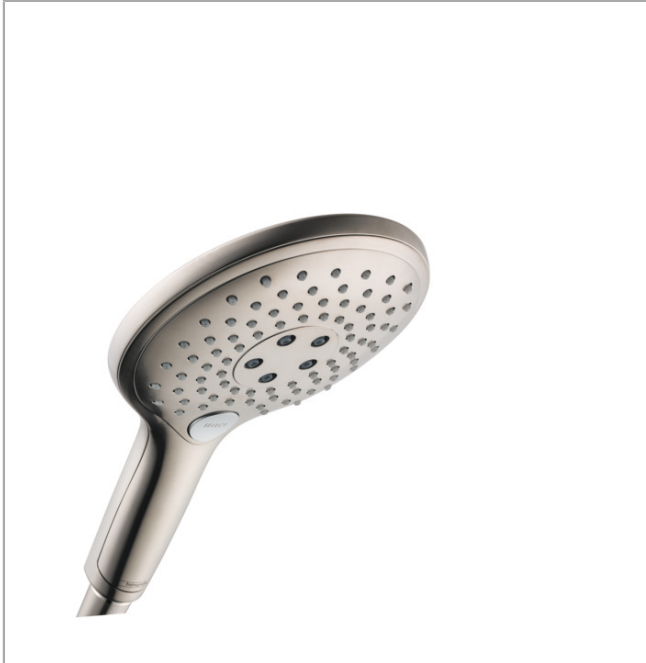

**Raindance Select S**

**Handshower 150 3-Jet, 2.5 GPM**

Finishes : **brushed nickel** Part no. : **28588821**

**Description**

**Features**

- Select button for comfortable alternation of spray modes
- 81 no-clog spray channels
- Spray modes: RainAir, Mix, CaresseAir
- Flow: 2.5 GPM (9.5 L/Min)
- Fully-finished matching spray face

**Item details**

List Price \$ 234.00

**Technology**

**Compliance**

**Product image**

**Scale drawing**

**Raindance Select S**  
**Handshower 150 3-Jet, 2.5 GPM**  
Finishes : **brushed nickel** Part no. : **28588821**

Exploded drawing

Year of production: >12/13

**Raindance Select S**  
**Handshower 150 3-Jet, 2.5 GPM**  
 Finishes : **brushed nickel** Part no. : **28588821**

**Spare parts list**

Year of production: >12/13