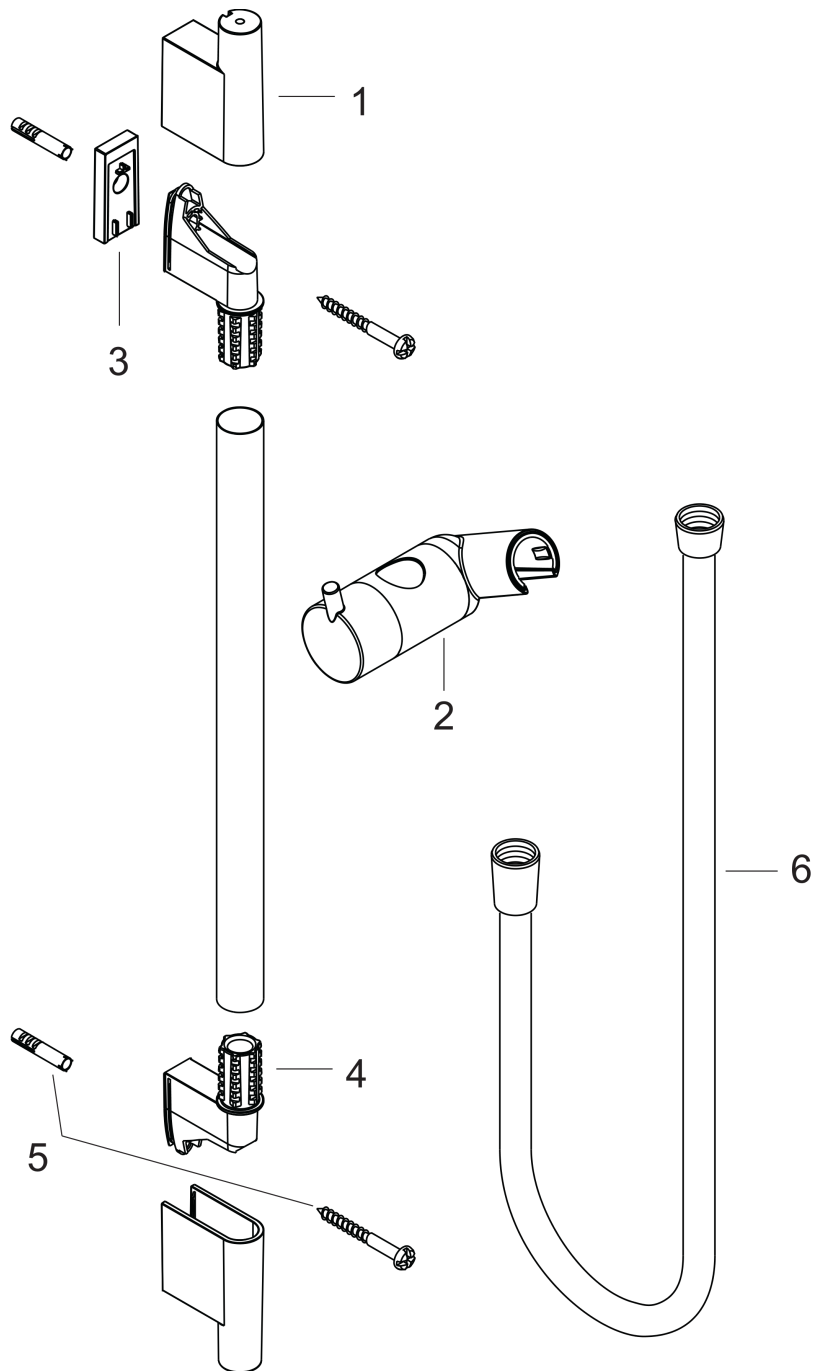

Unica

Wallbar S, 24"

Finishes : **chrome** Part no. : **28632000**

Description

Features

- Brass wallbar
- Angle-adjustable holder pivots left and right, slides easily and locks in place

Item details

List Price \$ 181.00

Compliance

Product image

Scale drawing

Unica

Wallbar S, 24"

Finishes : chrome

Part no. : 28632000

Exploded drawing

Year of production: >04/05

Unica
Wallbar S, 24"
 Finishes : **chrome** Part no. : **28632000**

Spare parts list

Year of production: >**04/05**

Pos.	Description	Part no.	Price	PU
1	cover	97709000	-	1
2	support, assy	97651000	-	1
3	tile-matching-disk	97450000	-	1
4	wall support	96275000	-	1
5	mounting set	96179000	-	1
6	shower hose Isiflex'B 1,60 m	28276000	-	1