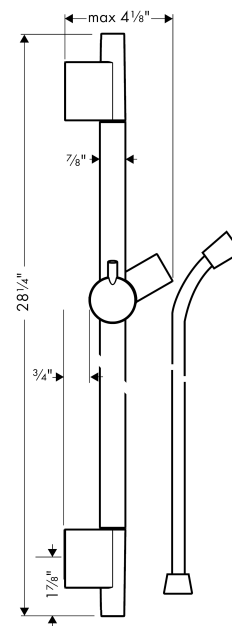

Unica

Wallbar S, 24"

Finishes : **chrome** Part no. : **28632000**

Description

Features

- Brass wallbar
- Angle-adjustable holder pivots left and right, slides easily and locks in place

Item details

List Price \$ 181.00

Compliance

Product image

Scale drawing

Unica

Wallbar S, 24"

Finishes : chrome

Part no. : 28632000

Exploded drawing

Year of production: >04/05

Unica
Wallbar S, 24"
 Finishes : **chrome** Part no. : **28632000**

Spare parts list

Year of production: >**04/05**

Pos.	Description	Part no.	Price	PU
1	cover	97709000	-	1
2	support, assy	97651000	-	1
3	tile-matching-disk	97450000	-	1
4	wall support	96275000	-	1
5	mounting set	96179000	-	1
6	shower hose Isiflex'B 1,60 m	28276000	-	1