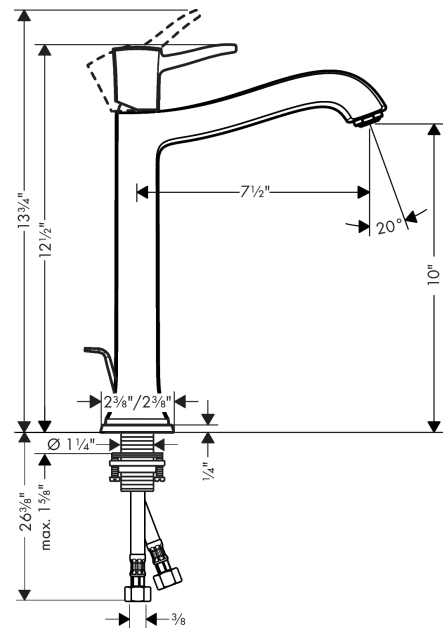

Metropol Classic
Single-Hole Faucet 260 with Pop-Up Drain, 1.2 GPM
 Finishes : **brushed nickel** Part no. : **31303821**

Description

Features

- Aerated spray
- Flow: 1.2 GPM (4.5 L/Min)
- Ceramic cartridge
- Includes pop-up drain

Item details

List Price \$ 653.00

Technology

Compliance

Product image

Scale drawing

Metropol Classic
Single-Hole Faucet 260 with Pop-Up Drain, 1.2 GPM
 Finishes : **brushed nickel** Part no. : **31303821**

Exploded drawing

Year of production: >01/19

Metropol Classic
Single-Hole Faucet 260 with Pop-Up Drain, 1.2 GPM
 Finishes : **brushed nickel** Part no. : **31303821**

Spare parts list

Year of production: >01/19

Pos.	Description	Part no.	Price	PU
1	handle	92815820	-	1
2	screw cover	96338000	-	1
3	flange	98863820	-	1
4	nut	98864000	-	1
5	cartridge, assy	95973001	-	1
6	adapter for cartridge	98866000	-	1
7	aerator M24x1 (4,5 l/min)	92877820	-	1
8	pull rod	96657820	-	1
9	escutcheon for spout	92814820	-	1
10	fixing set (Ø 32)	13961000	-	1
11	connection hose 35½" M8x0,75 3/8"	96316001	-	1
12	locking screw for handle	95140000	-	1
13	seal	98865000	-	1
14	O-ring 23x2	98398000	-	1
15	O-ring 27x1,5	92527000	-	1
16	O-ring 25x1,5	98146000	-	1
a	pop up waste	88509820	-	1