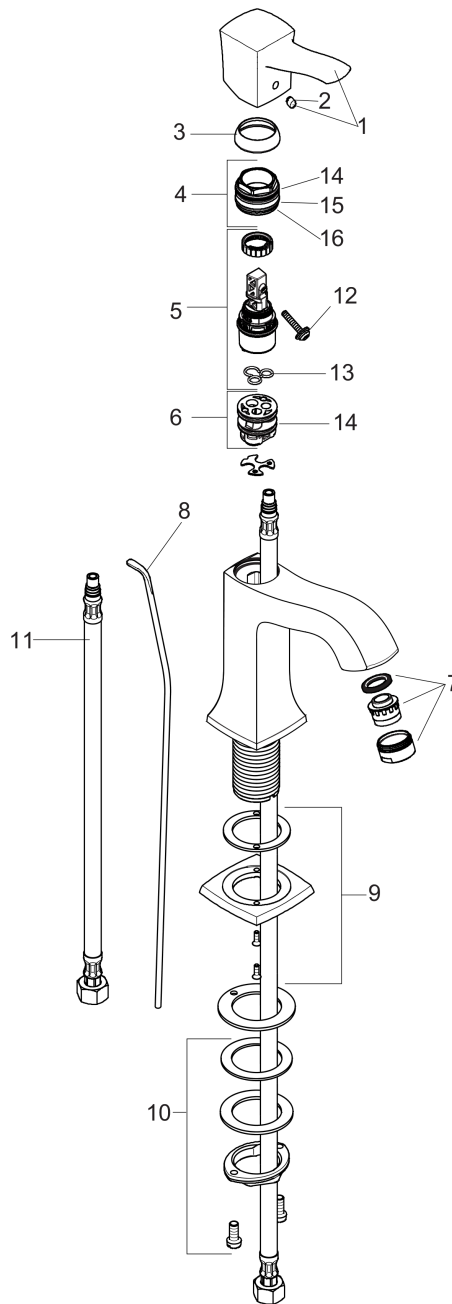

Metropol Classic
Single-Hole Faucet 260 with Pop-Up Drain, 1.2 GPM
 Finishes : **brushed nickel** Part no. : **31303821**

Description

Features

- Aerated spray
- Flow: 1.2 GPM (4.5 L/Min)
- Ceramic cartridge
- Includes pop-up drain

Item details

List Price \$ 653.00

Technology

Compliance

Product image

Scale drawing

Metropol Classic
Single-Hole Faucet 260 with Pop-Up Drain, 1.2 GPM
 Finishes : **brushed nickel** Part no. : **31303821**

Exploded drawing

Year of production: >01/19

Metropol Classic
Single-Hole Faucet 260 with Pop-Up Drain, 1.2 GPM
 Finishes : **brushed nickel** Part no. : **31303821**

Spare parts list

Year of production: >01/19

Pos.	Description	Part no.	Price	PU
1	handle	92815820	-	1
2	screw cover	96338000	-	1
3	flange	98863820	-	1
4	nut	98864000	-	1
5	cartridge, assy	95973001	-	1
6	adapter for cartridge	98866000	-	1
7	aerator M24x1 (4,5 l/min)	92877820	-	1
8	pull rod	96657820	-	1
9	escutcheon for spout	92814820	-	1
10	fixing set (Ø 32)	13961000	-	1
11	connection hose 35½" M8x0,75 3/8"	96316001	-	1
12	locking screw for handle	95140000	-	1
13	seal	98865000	-	1
14	O-ring 23x2	98398000	-	1
15	O-ring 27x1,5	92527000	-	1
16	O-ring 25x1,5	98146000	-	1
a	pop up waste	88509820	-	1