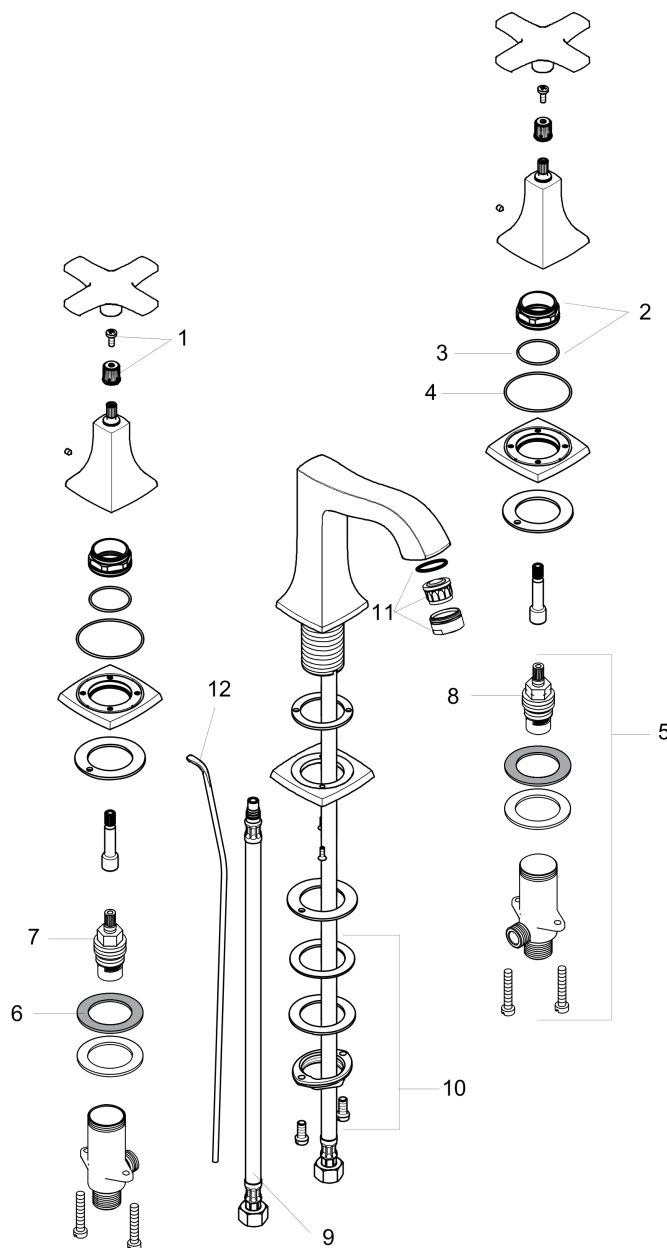

Metropol Classic

Widespread Faucet 160 with Cross Handles and Pop-Up Drain, 1.2 GPM

Finishes : brushed nickel Part no. : 31307821

Description

Features

- Aerated spray
- Flow: 1.2 GPM (4.5 L/Min)
- 90° ceramic valves
- Includes pop-up drain

Item details

List Price \$ 836.00

Technology

Compliance

Product image

Scale drawing

Metropol Classic
Widespread Faucet 160 with Cross Handles and Pop-Up Drain, 1.2 GPM
 Finishes : **brushed nickel** Part no. : **31307821**

Exploded drawing

Year of production: >01/18

Metropol Classic

Widespread Faucet 160 with Cross Handles and Pop-Up Drain, 1.2 GPM

Finishes : **brushed nickel** Part no. : **31307821**

Spare parts list

Year of production: >01/18

Pos.	Description	Part no.	Price	PU
1	handle fixing set	98932000	-	1
2	nut	92825000	-	1
3	O-ring 29x1,5	92738000	-	1
4	O-ring 48x1,5	92159000	-	1
5	stop valve cpl.	97357001	-	1
6	lever collar	97548000	-	1
7	shut off unit right closing	94009000	-	1
8	shut off unit left closing	94008000	-	1
9	connection hose 18½" M8x0,75 3/8"	96321001	-	1
10	fixing set (Ø 32)	13961000	-	1
11	aerator M24x1 (4,5 l/min)	92877820	-	1
12	pull rod	96657820	-	1
a	pop up waste	88509820	-	1
b	spout cpl.	92820820	-	1