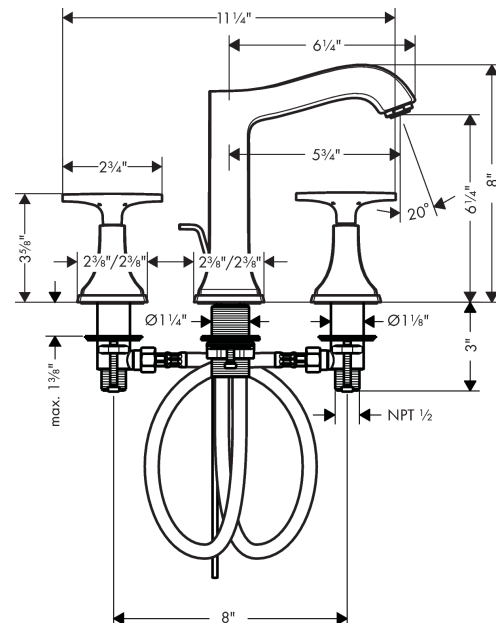

Metropol Classic

Widespread Faucet 160 with Cross Handles and Pop-Up Drain, 1.2 GPM

Finishes : brushed nickel Part no. : 31307821

Description

Features

- Aerated spray
- Flow: 1.2 GPM (4.5 L/Min)
- 90° ceramic valves
- Includes pop-up drain

Item details

List Price \$ 836.00

Technology

Compliance

Product image

Scale drawing

Metropol Classic
Widespread Faucet 160 with Cross Handles and Pop-Up Drain, 1.2 GPM
 Finishes : **brushed nickel** Part no. : **31307821**

Exploded drawing

Year of production: >01/18

Metropol Classic

Widespread Faucet 160 with Cross Handles and Pop-Up Drain, 1.2 GPM

Finishes : **brushed nickel** Part no. : **31307821**

Spare parts list

Year of production: >01/18

Pos.	Description	Part no.	Price	PU
1	handle fixing set	98932000	-	1
2	nut	92825000	-	1
3	O-ring 29x1,5	92738000	-	1
4	O-ring 48x1,5	92159000	-	1
5	stop valve cpl.	97357001	-	1
6	lever collar	97548000	-	1
7	shut off unit right closing	94009000	-	1
8	shut off unit left closing	94008000	-	1
9	connection hose 18½" M8x0,75 3/8"	96321001	-	1
10	fixing set (Ø 32)	13961000	-	1
11	aerator M24x1 (4,5 l/min)	92877820	-	1
12	pull rod	96657820	-	1
a	pop up waste	88509820	-	1
b	spout cpl.	92820820	-	1