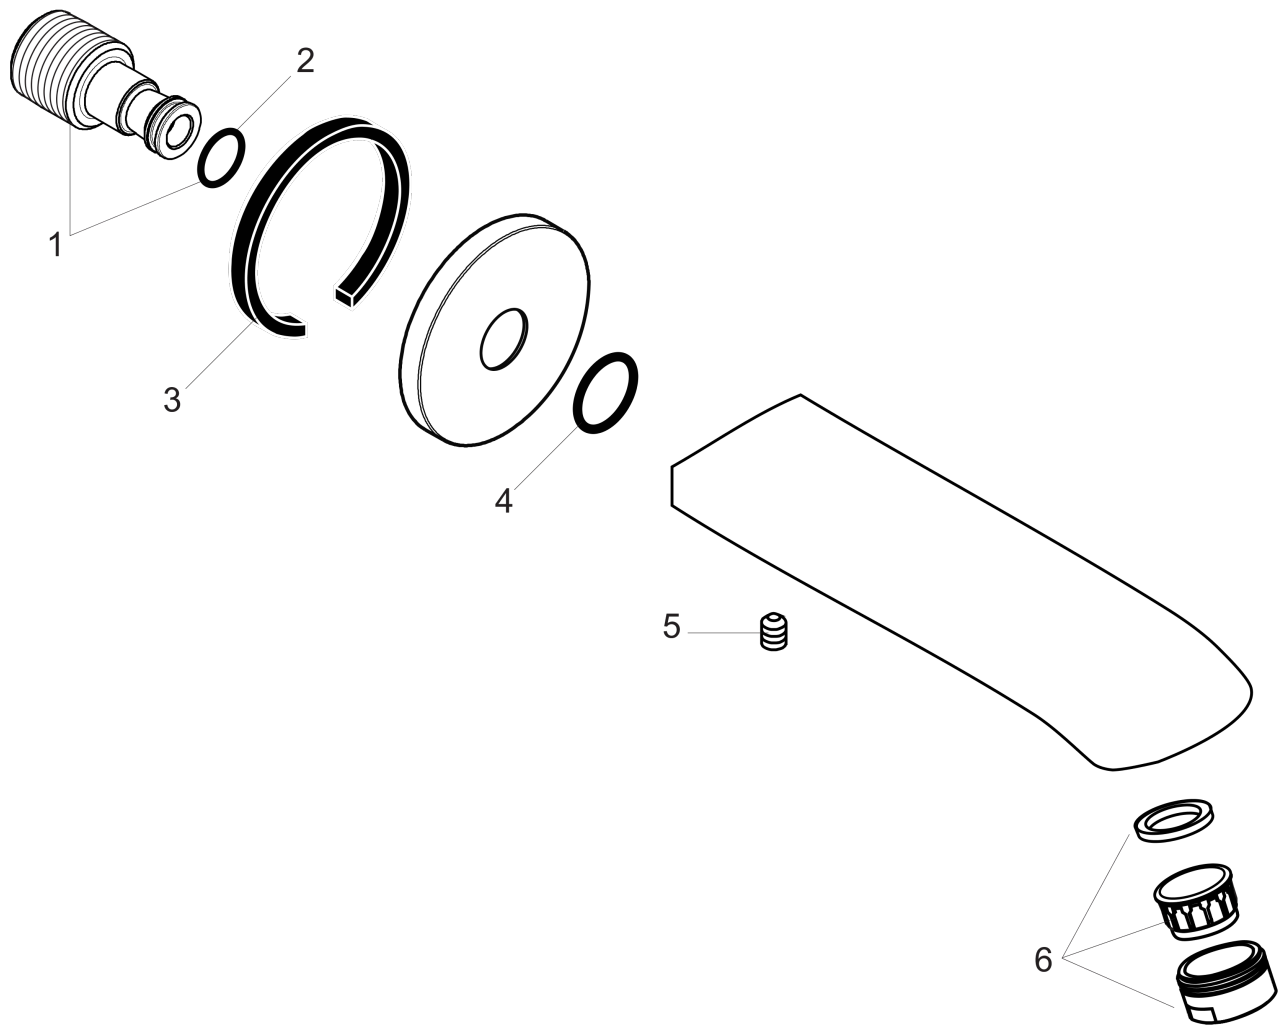

Metris

Tub Spout

Finishes : **brushed nickel** Part no. : **31494821**

Description

Features

- Solid brass

Item details

List Price \$ 209.00

Compliance

Product image

Scale drawing

Metris

Tub Spout

Finishes : **brushed nickel**

Part no. : **31494821**

Exploded drawing

Year of production: >04/10

Metris

Tub Spout

Finishes : **brushed nickel** Part no. : **31494821**

Spare parts list

Year of production: >04/10

Pos.	Description	Part no.	Price	PU
1	connecting thread	95658001	-	1
2	O-ring 16x2,5	98134000	-	1
3	seal	97530000	-	1
4	O-ring 20x1,5	98197000	-	1
5	hollow set screw M6x6	97660000	-	1
6	aerator M24x1 (30 l/min)	96512820	-	1