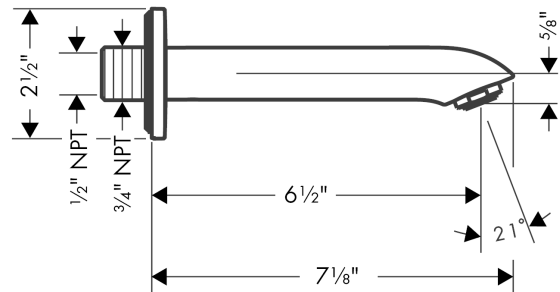

Metris

Tub Spout

Finishes : **brushed nickel** Part no. : **31494821**

Description

Features

- Solid brass

Item details

List Price \$ 209.00

Compliance

Product image

Scale drawing

Metris

Tub Spout

Finishes : **brushed nickel**

Part no. : **31494821**

Exploded drawing

Year of production: >04/10

Metris

Tub Spout

Finishes : **brushed nickel** Part no. : **31494821**

Spare parts list

Year of production: >04/10

Pos.	Description	Part no.	Price	PU
1	connecting thread	95658001	-	1
2	O-ring 16x2,5	98134000	-	1
3	seal	97530000	-	1
4	O-ring 20x1,5	98197000	-	1
5	hollow set screw M6x6	97660000	-	1
6	aerator M24x1 (30 l/min)	96512820	-	1