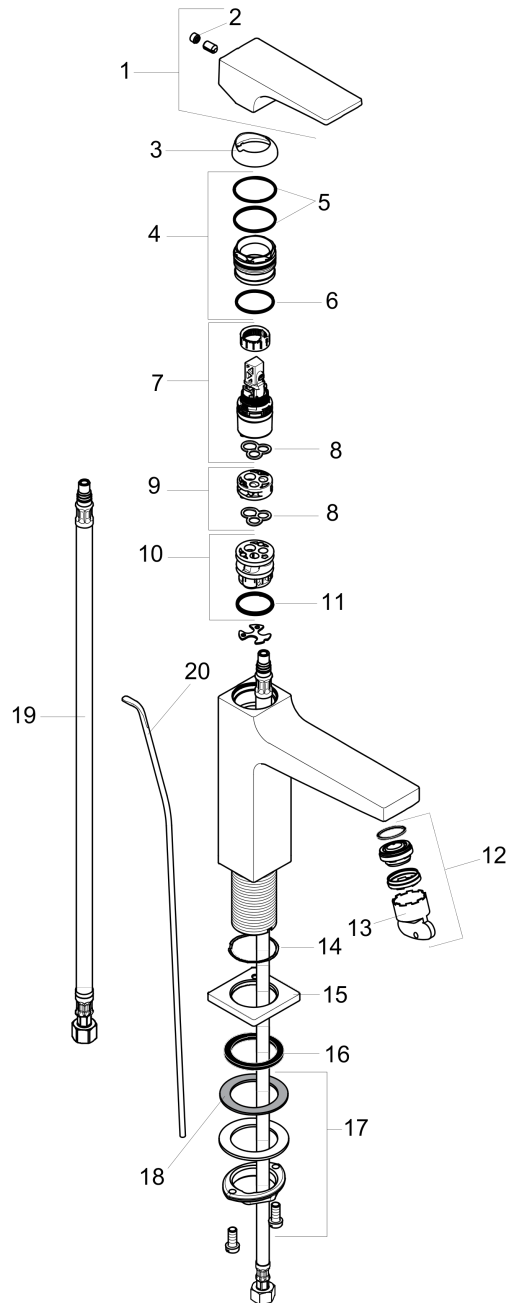

Metropol
Single-Hole Faucet 110 with Lever Handle and Pop-Up Drain, 1.2 GPM
Finishes : **brushed nickel** Part no. : **32506821**

Exploded drawing

Year of production: >01/18

Metropol

Single-Hole Faucet 110 with Lever Handle and Pop-Up Drain, 1.2 GPM

Finishes : **brushed nickel** Part no. : **32506821**

Spare parts list

Year of production: >01/18

Pos.	Description	Part no.	Price	PU
1	handle	92995820	-	1
2	screw cover	95704000	-	1
3	flange	92625820	-	1
4	nut	92689000	-	1
5	O-ring 27x1,5	92527000	-	1
6	O-ring 25x1,5	98146000	-	1
7	cartridge, assy	95973001	-	1
8	seal	98865000	-	1
9	adapter for cartridge	92628000	-	1
10	adapter for cartridge	98866000	-	1
11	O-ring 23x2	98398000	-	1
12	aerator M22x1	93098000	-	1
13	service tool	95661000	-	1
14	O-ring 32x1,5	92936000	-	1
15	escutcheon	93048820	-	1
16	flat seal	98749000	-	1
17	fixing set (Ø 32)	13961000	-	1
18	lever collar	97548000	-	1
19	connection hose 23½" M8x0,75 3/8"	98600001	-	1
20	pull rod	96657820	-	1
a	pop up waste	88509820	-	1