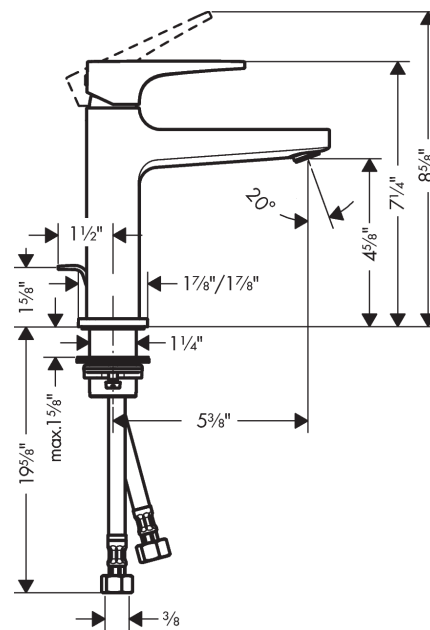

**Metropol**  
**Single-Hole Faucet 110 with Lever Handle and Pop-Up Drain, 1.2 GPM**  
 Finishes : **brushed nickel** Part no. : **32506821**

**Description**

**Features**

- Aerated spray
- Flow: 1.2 GPM (4.5 L/Min)
- Ceramic cartridge
- Includes pop-up drain

**Item details**

List Price \$ 479.00

**Technology**

**Compliance**

**Product image**

**Scale drawing**

**Metropol**  
**Single-Hole Faucet 110 with Lever Handle and Pop-Up Drain, 1.2 GPM**  
 Finishes : **brushed nickel** Part no. : **32506821**

### Single-Hole Faucet 110 with Lever Handle and Pop-Up Drain, 1.2 GPM

Finishes : **brushed nickel** Part no. : **32506821**

#### Spare parts list

Year of production: >01/18

Pos.	Description	Part no.	Price	PU
1	handle	92995820	-	1
2	screw cover	95704000	-	1
3	flange	92625820	-	1
4	nut	92689000	-	1
5	O-ring 27x1,5	92527000	-	1
6	O-ring 25x1,5	98146000	-	1
7	cartridge, assy	95973001	-	1
8	seal	98865000	-	1
9	adapter for cartridge	92628000	-	1
10	adapter for cartridge	98866000	-	1
11	O-ring 23x2	98398000	-	1
12	aerator M22x1	93098000	-	1
13	service tool	95661000	-	1
14	O-ring 32x1,5	92936000	-	1
15	escutcheon	93048820	-	1
16	flat seal	98749000	-	1
17	fixing set (Ø 32)	13961000	-	1
18	lever collar	97548000	-	1
19	connection hose 23½" M8x0,75 3/8"	98600001	-	1
20	pull rod	96657820	-	1
a	pop up waste	88509820	-	1