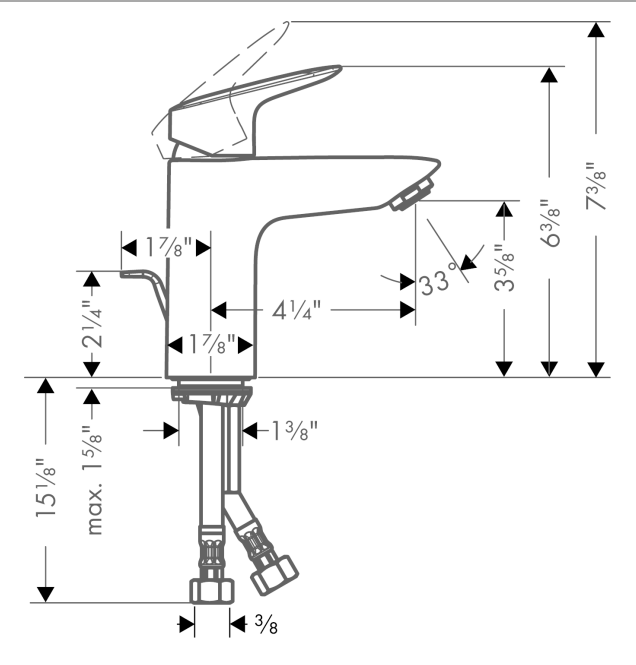

Logis

Single-Hole Faucet 100 with Pop-Up Drain, 1.2 GPM

Finishes : **chrome** Part no. : **71100001**

Description

Features

- Aerated spray
- Flow: 1.2 GPM (4.5 L/Min)
- Ceramic cartridge
- Includes pop-up drain

Item details

List Price \$ 204.00

Technology

Compliance

Product image

Scale drawing

Logis
Single-Hole Faucet 100 with Pop-Up Drain, 1.2 GPM
 Finishes : **chrome** Part no. : **71100001**

Exploded drawing

Year of production: >07/16

Logis**Single-Hole Faucet 100 with Pop-Up Drain, 1.2 GPM**Finishes : **chrome** Part no. : **71100001****Spare parts list**

Year of production: >07/16

Pos.	Description	Part no.	Price	PU
1	handle	92224000	-	1
2	screw cover	96338000	-	1
3	flange	97406000	-	1
4	nut	97209000	-	1
5	O-Ring 32x2	98193000	-	1
6	O-ring 35x2	92604000	-	1
7	cartridge, assy	95646001	-	1
8	locking screw for handle	95140000	-	1
9	seal	95008000	-	1
10	adapter for cartridge	98750000	-	1
11	O-Ring 30x2	98186000	-	1
12	aerator M24x1 (4,5 l/min)	92879000	-	1
13	screw M8 x 68	97736000	-	1
14	seal	97608000	-	1
15	fixing set	96016000	-	1
16	connection hose 18½" M8x0,75 3/8"	96321001	-	1
17	pull rod	96657000	-	1
a	pop up waste	88509000	-	1