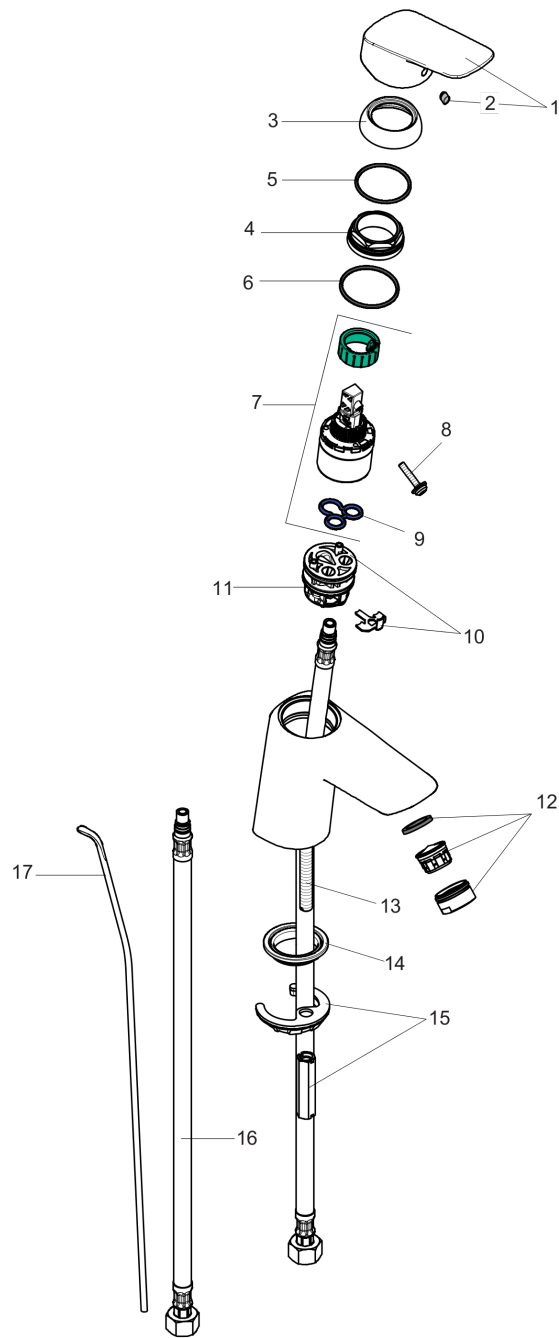

Logis

Single-Hole Faucet 100 with Pop-Up Drain, 1.2 GPM

Finishes : **chrome** Part no. : **71100001**

Description

Features

- Aerated spray
- Flow: 1.2 GPM (4.5 L/Min)
- Ceramic cartridge
- Includes pop-up drain

Item details

List Price \$ 204.00

Technology

Compliance

Product image

Scale drawing

Logis
Single-Hole Faucet 100 with Pop-Up Drain, 1.2 GPM
 Finishes : **chrome** Part no. : **71100001**

Exploded drawing

Year of production: >07/16

Logis**Single-Hole Faucet 100 with Pop-Up Drain, 1.2 GPM**Finishes : **chrome** Part no. : **71100001****Spare parts list**

Year of production: >07/16

Pos.	Description	Part no.	Price	PU
1	handle	92224000	-	1
2	screw cover	96338000	-	1
3	flange	97406000	-	1
4	nut	97209000	-	1
5	O-Ring 32x2	98193000	-	1
6	O-ring 35x2	92604000	-	1
7	cartridge, assy	95646001	-	1
8	locking screw for handle	95140000	-	1
9	seal	95008000	-	1
10	adapter for cartridge	98750000	-	1
11	O-Ring 30x2	98186000	-	1
12	aerator M24x1 (4,5 l/min)	92879000	-	1
13	screw M8 x 68	97736000	-	1
14	seal	97608000	-	1
15	fixing set	96016000	-	1
16	connection hose 18½" M8x0,75 3/8"	96321001	-	1
17	pull rod	96657000	-	1
a	pop up waste	88509000	-	1