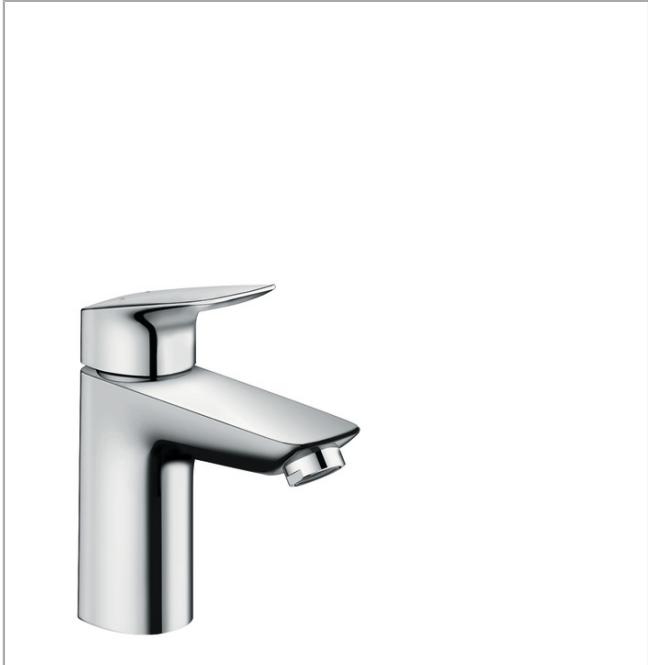

Logis

Single-Hole Faucet 100 with Pop-Up Drain, 1.2 GPM

Finishes : **chrome** Part no. : **71100001**

Description

Features

- Aerated spray
- Flow: 1.2 GPM (4.5 L/Min)
- Ceramic cartridge
- Includes pop-up drain

Item details

List Price \$ 204.00

Technology

Compliance

Product image

Scale drawing

Logis
Single-Hole Faucet 100 with Pop-Up Drain, 1.2 GPM
 Finishes : **chrome** Part no. : **71100001**

Exploded drawing

Year of production: >07/16

Logis**Single-Hole Faucet 100 with Pop-Up Drain, 1.2 GPM**Finishes : **chrome** Part no. : **71100001****Spare parts list**

Year of production: >07/16

Pos.	Description	Part no.	Price	PU
1	handle	92224000	-	1
2	screw cover	96338000	-	1
3	flange	97406000	-	1
4	nut	97209000	-	1
5	O-Ring 32x2	98193000	-	1
6	O-ring 35x2	92604000	-	1
7	cartridge, assy	95646001	-	1
8	locking screw for handle	95140000	-	1
9	seal	95008000	-	1
10	adapter for cartridge	98750000	-	1
11	O-Ring 30x2	98186000	-	1
12	aerator M24x1 (4,5 l/min)	92879000	-	1
13	screw M8 x 68	97736000	-	1
14	seal	97608000	-	1
15	fixing set	96016000	-	1
16	connection hose 18½" M8x0,75 3/8"	96321001	-	1
17	pull rod	96657000	-	1
a	pop up waste	88509000	-	1