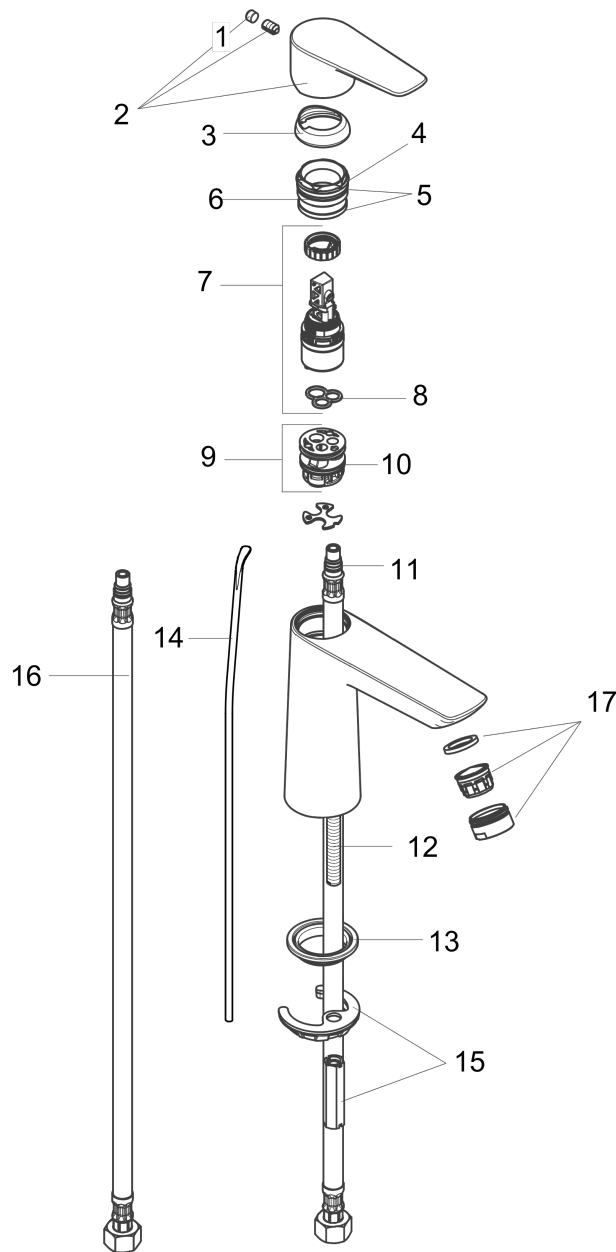

**Talis E**  
**Single-Hole Faucet 80 with Pop-Up Drain, 1.2 GPM**  
 Finishes : **chrome** Part no. : **71700001**

**Description**

**Features**

- Aerated spray
- Flow: 1.2 GPM (4.5 L/Min)
- Ceramic cartridge
- Includes pop-up drain

**Item details**

List Price \$ 170.00

**Technology**

**Compliance**

**Product image**

**Scale drawing**

**Talis E**  
**Single-Hole Faucet 80 with Pop-Up Drain, 1.2 GPM**  
 Finishes : **chrome** Part no. : **71700001**

Exploded drawing

Year of production: >11/16

**Talis E**  
**Single-Hole Faucet 80 with Pop-Up Drain, 1.2 GPM**  
 Finishes : **chrome** Part no. : **71700001**

### Spare parts list

Year of production: >11/16

Pos.	Description	Part no.	Price	PU
1	screw cover	95704000	-	1
2	handle	92687000	-	1
3	flange	92625000	-	1
4	O-ring 25x1,5	98146000	-	1
5	O-ring 27x1,5	92527000	-	1
6	nut	92689000	-	1
7	cartridge, assy	95973001	-	1
8	seal	98865000	-	1
9	adapter for cartridge	98866000	-	1
10	O-ring 23x2	98398000	-	1
11	O-ring 7x1,5	98422000	-	1
12	screw M8 x 68	97736000	-	1
13	seal Ø 42	98722000	-	1
14	pull rod	96657000	-	1
15	fixing set	96016000	-	1
16	connection hose 18½" M8x0,75 3/8"	96321001	-	1
17	aerator M24x1 (4,5 l/min)	92877000	-	1
a	pop up waste	88509000	-	1