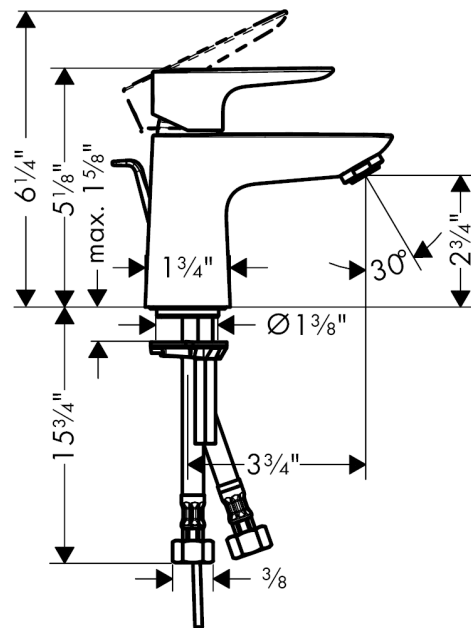

**Talis E**  
**Single-Hole Faucet 80 with Pop-Up Drain, 1.2 GPM**  
 Finishes : **chrome** Part no. : **71700001**

**Description**

**Features**

- Aerated spray
- Flow: 1.2 GPM (4.5 L/Min)
- Ceramic cartridge
- Includes pop-up drain

**Item details**

List Price \$ 170.00

**Technology**

**Compliance**

**Product image**

**Scale drawing**

**Talis E**  
**Single-Hole Faucet 80 with Pop-Up Drain, 1.2 GPM**  
 Finishes : **chrome** Part no. : **71700001**

Exploded drawing

Year of production: >11/16

**Talis E**  
**Single-Hole Faucet 80 with Pop-Up Drain, 1.2 GPM**  
 Finishes : **chrome** Part no. : **71700001**

### Spare parts list

Year of production: >11/16

Pos.	Description	Part no.	Price	PU
1	screw cover	95704000	-	1
2	handle	92687000	-	1
3	flange	92625000	-	1
4	O-ring 25x1,5	98146000	-	1
5	O-ring 27x1,5	92527000	-	1
6	nut	92689000	-	1
7	cartridge, assy	95973001	-	1
8	seal	98865000	-	1
9	adapter for cartridge	98866000	-	1
10	O-ring 23x2	98398000	-	1
11	O-ring 7x1,5	98422000	-	1
12	screw M8 x 68	97736000	-	1
13	seal Ø 42	98722000	-	1
14	pull rod	96657000	-	1
15	fixing set	96016000	-	1
16	connection hose 18½" M8x0,75 3/8"	96321001	-	1
17	aerator M24x1 (4,5 l/min)	92877000	-	1
a	pop up waste	88509000	-	1