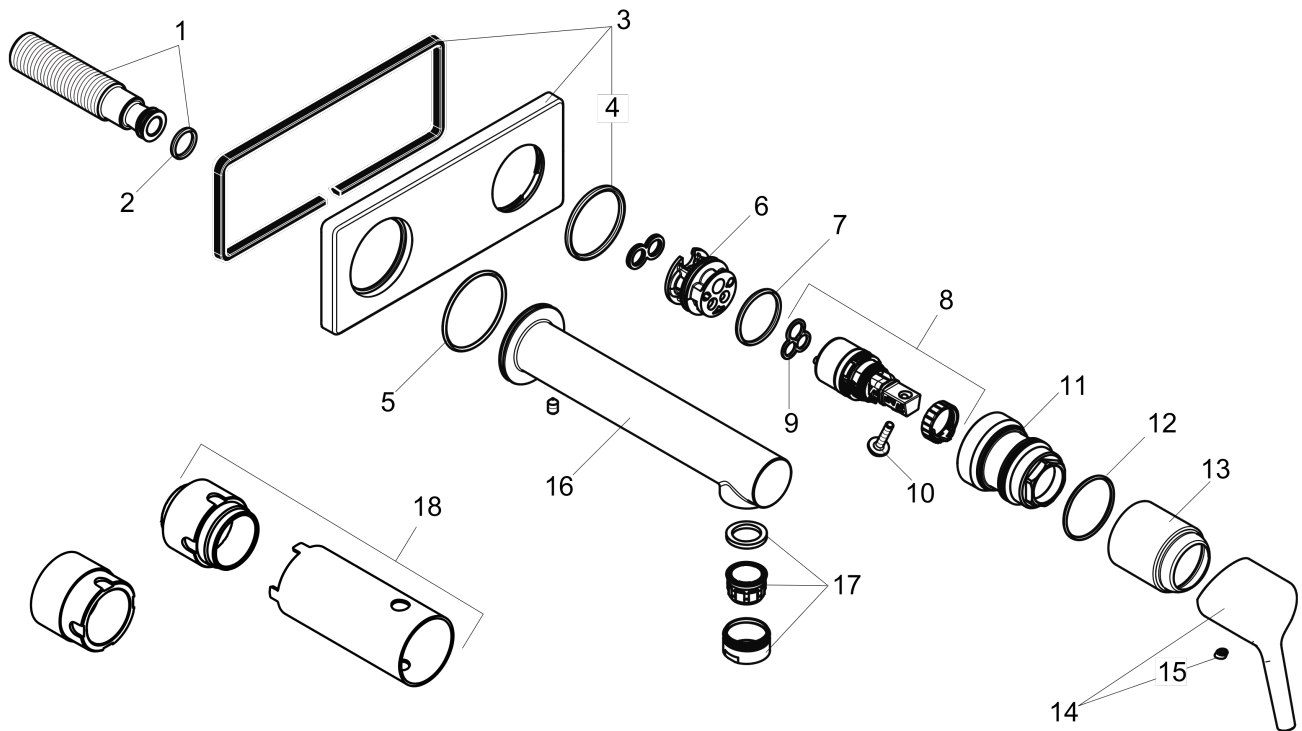

Talis S
Wall-Mounted Single-Handle Faucet Trim, 1.2 GPM
 Finishes : **chrome** Part no. : **72111001**

Description

Features

- Aerated spray
- Flow: 1.2 GPM (4.5 L/Min)
- Ceramic cartridge

Item details

List Price \$ 335.00

Technology

Compliance

Product image

Scale drawing

Talis S
Wall-Mounted Single-Handle Faucet Trim, 1.2 GPM
 Finishes : **chrome** Part no. : **72111001**

Exploded drawing

Year of production: >09/16

Talis S**Wall-Mounted Single-Handle Faucet Trim, 1.2 GPM**Finishes : **chrome** Part no. : **72111001****Spare parts list**

Year of production: >09/16

Pos.	Description	Part no.	Price	PU
1	connecting thread G½	95626000	-	1
2	O-ring 13x2	98128000	-	1
3	escutcheon	92649000	-	1
4	O-Ring 36x2,5	98190000	-	1
5	O-ring 39x2	98158000	-	1
6	adapter for cartridge	95634000	-	1
7	O-ring 26x2	98147000	-	1
8	cartridge, assy	97685000	-	1
9	seal	98865000	-	1
10	locking screw for handle	95140000	-	1
11	nut	92658000	-	1
12	O-ring 33x1,5	98164000	-	1
13	flange	92657000	-	1
14	handle	92648000	-	1
15	screw cover	96338000	-	1
16	spout 225 mm	92656000	-	1
17	aerator M24x1 (4,5 l/min)	92812000	-	1
18	extension set 25 mm for 13622180	31971000	-	1