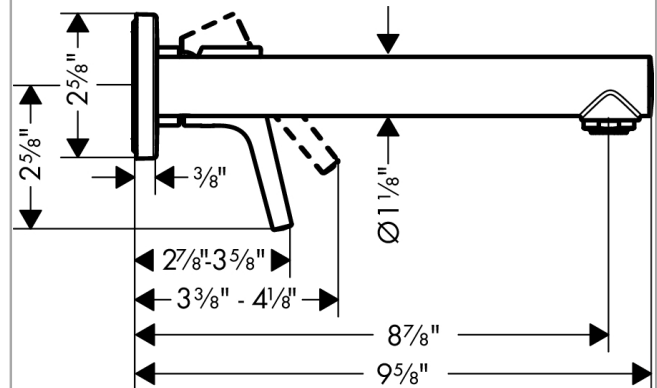

Talis S
Wall-Mounted Single-Handle Faucet Trim, 1.2 GPM
 Finishes : **chrome** Part no. : **72111001**

Description

Features

- Aerated spray
- Flow: 1.2 GPM (4.5 L/Min)
- Ceramic cartridge

Item details

List Price \$ 335.00

Technology

Compliance

Product image

Scale drawing

Talis S
Wall-Mounted Single-Handle Faucet Trim, 1.2 GPM
 Finishes : **chrome** Part no. : **72111001**

Exploded drawing

Year of production: >09/16

Talis S**Wall-Mounted Single-Handle Faucet Trim, 1.2 GPM**Finishes : **chrome** Part no. : **72111001****Spare parts list**

Year of production: >09/16

Pos.	Description	Part no.	Price	PU
1	connecting thread G½	95626000	-	1
2	O-ring 13x2	98128000	-	1
3	escutcheon	92649000	-	1
4	O-Ring 36x2,5	98190000	-	1
5	O-ring 39x2	98158000	-	1
6	adapter for cartridge	95634000	-	1
7	O-ring 26x2	98147000	-	1
8	cartridge, assy	97685000	-	1
9	seal	98865000	-	1
10	locking screw for handle	95140000	-	1
11	nut	92658000	-	1
12	O-ring 33x1,5	98164000	-	1
13	flange	92657000	-	1
14	handle	92648000	-	1
15	screw cover	96338000	-	1
16	spout 225 mm	92656000	-	1
17	aerator M24x1 (4,5 l/min)	92812000	-	1
18	extension set 25 mm for 13622180	31971000	-	1