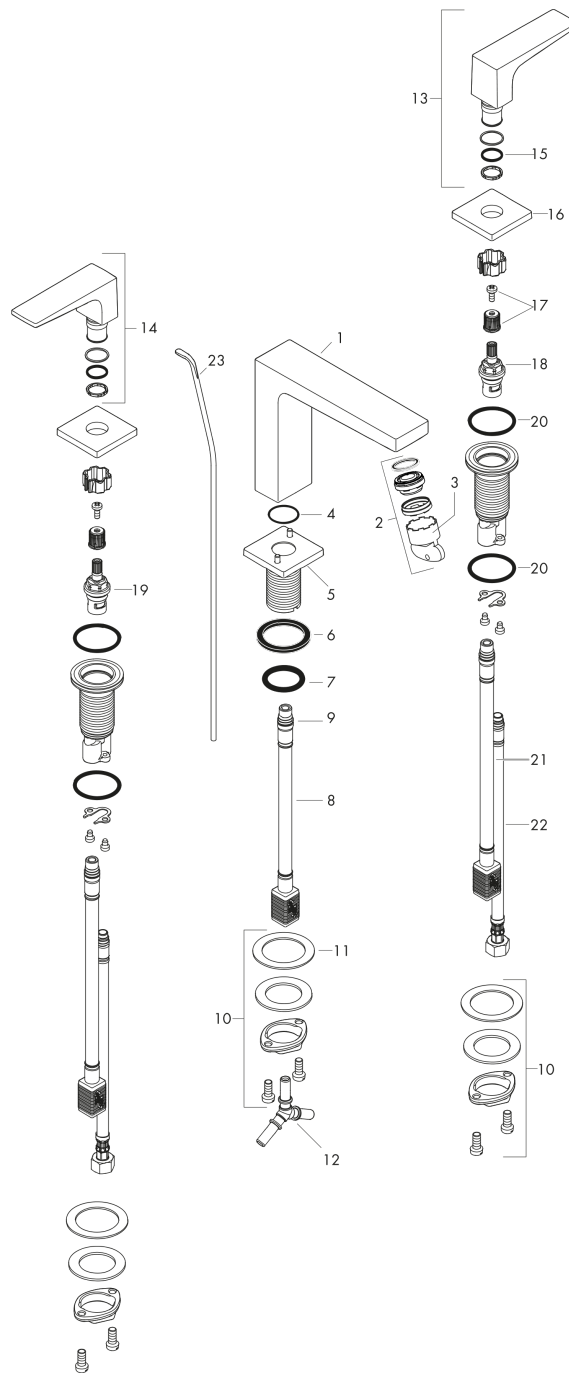

Metropol
Widespread Faucet 110 with Loop Handles and Pop-Up Drain, 1.2 GPM
 Finishes : **brushed nickel** Part no. : **74516821**

Description

Features

- Aerated spray
- Flow: 1.2 GPM (4.5 L/Min)
- 90° ceramic valves
- Includes pop-up drain

Item details

List Price \$ 829.00

Technology

Compliance

Product image

Scale drawing

Metropol

Widespread Faucet 110 with Loop Handles and Pop-Up Drain, 1.2 GPM

Finishes : **brushed nickel** Part no. : **74516821**

Exploded drawing

Year of production: >01/18

Metropol

Widespread Faucet 110 with Loop Handles and Pop-Up Drain, 1.2 GPM

Finishes : **brushed nickel** Part no. : **74516821**

Spare parts list

Year of production: >01/18

Pos.	Description	Part no.	Price	PU
1	spout 110 mm	93021820	-	1
2	aerator M24x1 (4,5 l/min)	93202000	-	1
3	service tool	95661000	-	1
4	O-ring 21x1,5	98219000	-	1
5	escutcheon for spout	92906820	-	1
6	flat seal	98749000	-	1
7	O-ring 26x4	92191000	-	1
8	connection hose 200 mm M10x1	92913000	-	1
9	O-ring 8x1,75	97827000	-	1
10	fixing set (Ø 28)	92909000	-	1
11	lever collar	97548000	-	1
12	hose connection angel	92905000	-	1
13	handle for hot water	92918820	-	1
14	handle for cold water	92919820	-	1
15	O-Ring 14x1,5	98201000	-	1
16	escutcheon	92915820	-	1
17	handle fixing set	98932000	-	1
18	shut off unit right closing	98817001	-	1
19	shut off unit left closing	95366001	-	1
20	O-ring 33x2,5	92907000	-	1
21	connection hose 400 mm M10x1	92914000	-	1
22	connection hose 18½" M8x0,75 3/8"	96321001	-	1
23	pull rod	96657820	-	1
a	pop up waste	88509820	-	1