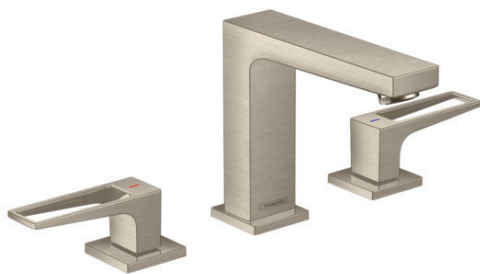

Metropol
Widespread Faucet 110 with Loop Handles and Pop-Up Drain, 1.2 GPM
 Finishes : **brushed nickel** Part no. : **74516821**

Description

Features

- Aerated spray
- Flow: 1.2 GPM (4.5 L/Min)
- 90° ceramic valves
- Includes pop-up drain

Item details

List Price \$ 829.00

Technology

Compliance

Product image

Scale drawing

Metropol

Widespread Faucet 110 with Loop Handles and Pop-Up Drain, 1.2 GPM

Finishes : **brushed nickel** Part no. : **74516821**

Exploded drawing

Year of production: >01/18

Metropol

Widespread Faucet 110 with Loop Handles and Pop-Up Drain, 1.2 GPM

Finishes : **brushed nickel** Part no. : **74516821**