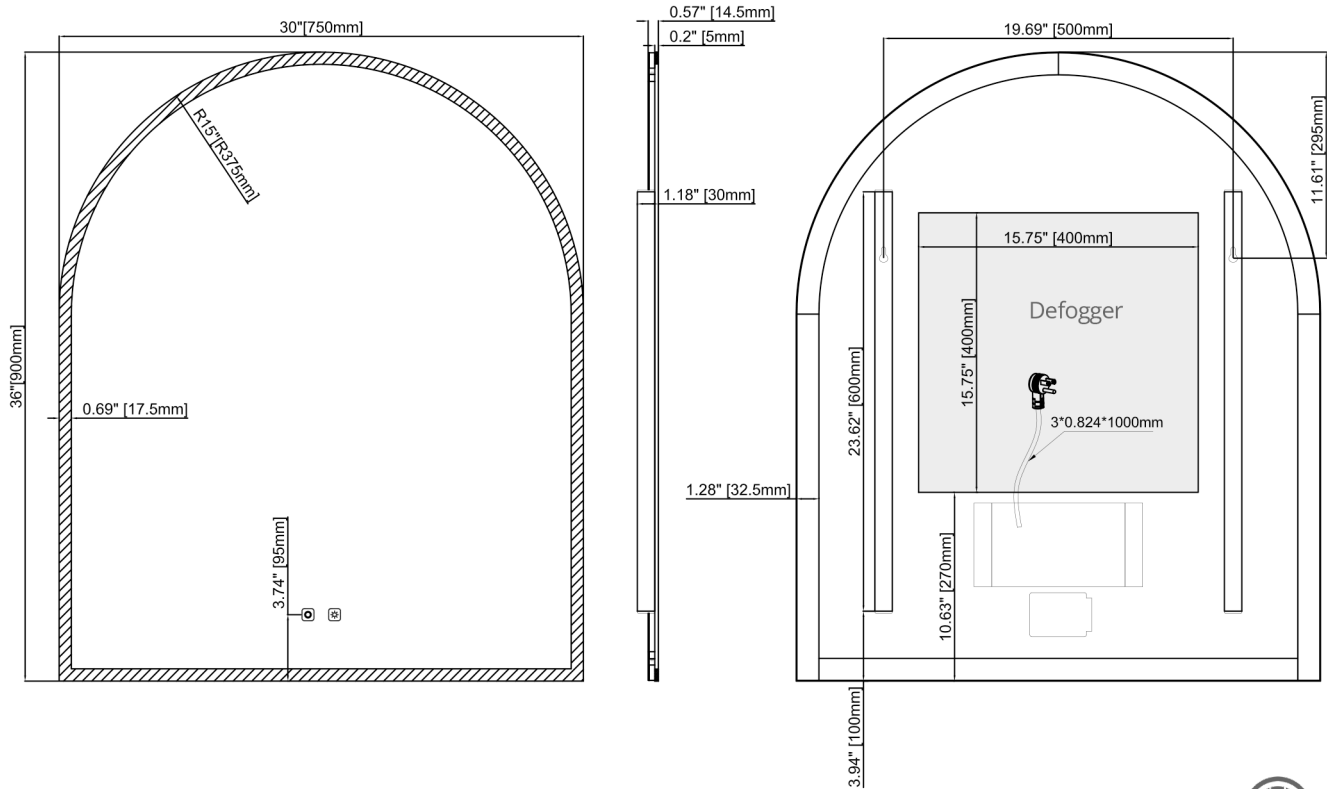

Size (WxHxD):

29 1/2" x 35 3/8" x 1 1/8"
(750mm x 900mm x 30mm)

Model #	Description	Color Temperature	Lumens	Watts	Volts	Weight (lb)
IG1130	Gemma 30" x 36" LED Mirror	2700K - 6500K	3300	23W	110V	21.2

Warranty: 5 Years - refer to www.icobath.com for full warranty coverage details.

Diagram and measurements:

Touch button details: