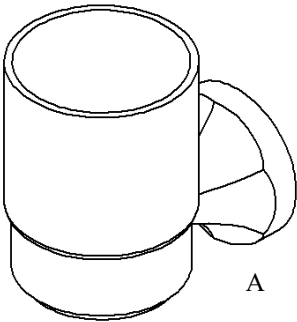

# Volkano Magma Glass Tumbler Installation Guide

Code: V2553, V2554

B

D

C

E

Parts Included	QTY
A - Glass Tumbler	1
B - Screw	2
C - Set Screw	1
D - Allen Key	1
E - Bracket	1

Model #	Description	Finish	Weight (lb)	WxHxD (mm)	WxHxD (Inches)	Metal Type
V2553	Magma Glass Tumbler	Chrome	1.2	70 x 95 x 104	2.8 x 3.7 x 4.1	Brass
V2554	Magma Glass Tumbler	Brushed Nickel	1.2	70 x 95 x 104	2.8 x 3.7 x 4.1	Brass