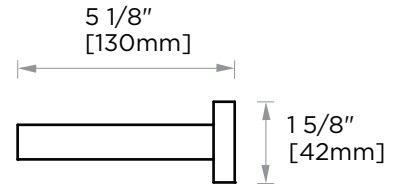

LONDON COLLECTION DOUBLE TOWEL BAR 24" 248242

PRODUCT NAME: DOUBLE TOWEL BAR 24"

PRODUCT CODE: 248242

MATERIAL: All-brass construction

KEY FEATURES: Contemporary design.
Sleek rectangular shapes offset
by strong squared anchors.