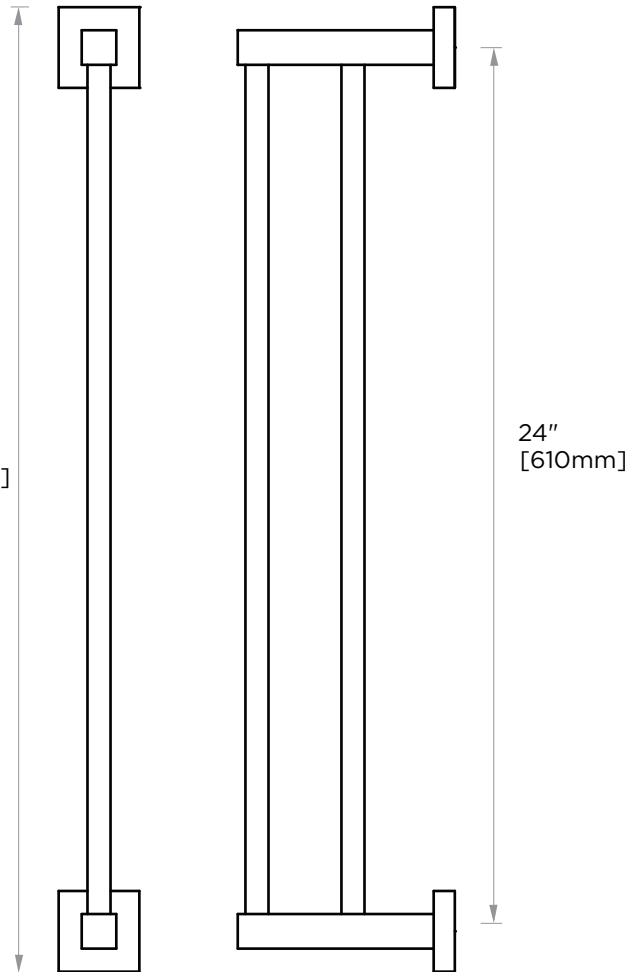

WARRANTY:

Lifetime Limited (Residential Use)
One Year (Commercial Use)

NOTE: Dimensions and specifications are subject to change without notice.