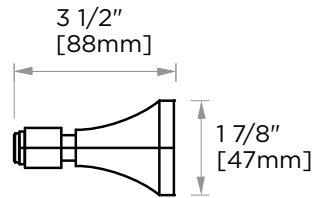

PISA COLLECTION
TOWEL BAR 24"
342240

PRODUCT NAME: TOWEL BAR 24"

PRODUCT CODE: 342240

MATERIAL: All-brass construction

KEY FEATURES: Classic Art Deco take on a traditional design

STOCKED FINISHES:

- Polished Chrome (99)
- Brushed Nickel (81)
- Polished Nickel (68)