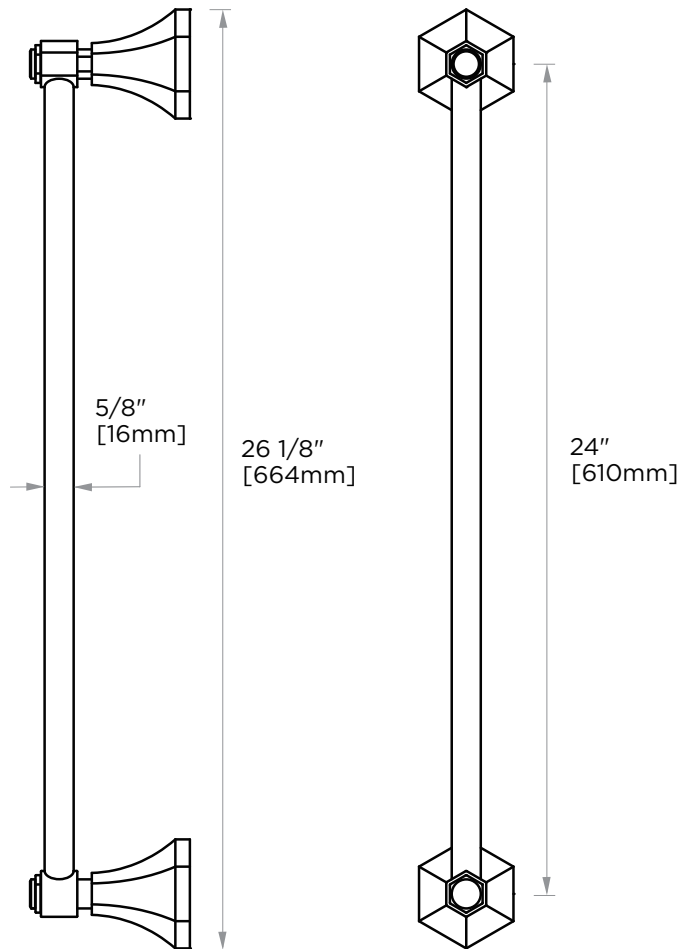

WARRANTY:

Lifetime Limited (Residential Use)
One Year (Commercial Use)

NOTE: Dimensions and specifications are subject to change without notice.