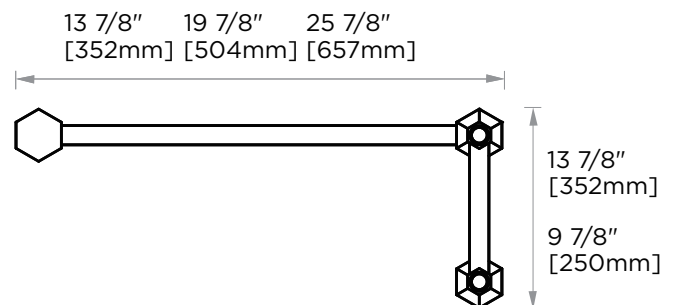

NOTE: Dimensions and specifications are subject to change without notice.