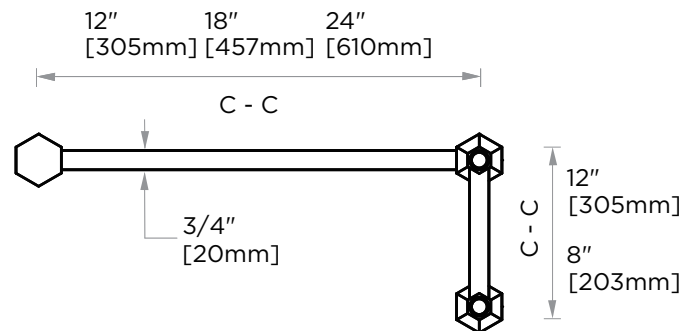

NOTE: Dimensions and specifications are subject to change without notice.