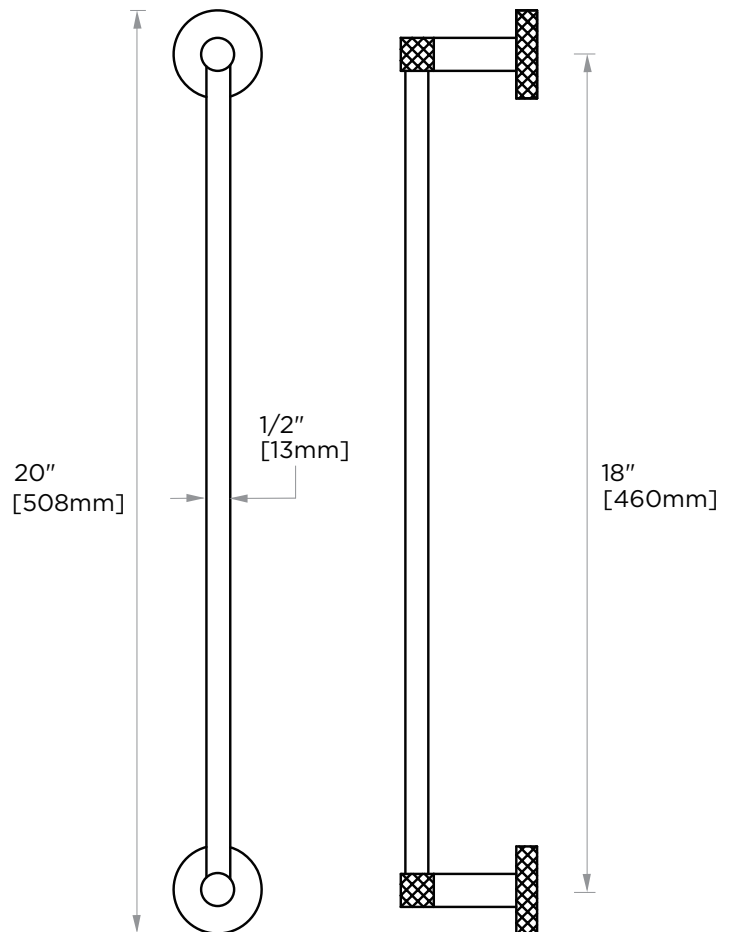

WARRANTY:

Lifetime Limited (Residential Use)
One Year (Commercial Use)

NOTE: Dimensions and specifications are subject to change without notice.