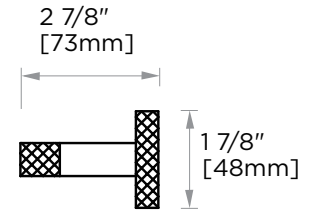

Polished Chrome finish (99)

Champagne Bronze finish(30)

CIRCO KNURLED COLLECTION TOWEL BAR 18" 366180

PRODUCT NAME: TOWEL BAR 18"

PRODUCT CODE: 366180

MATERIAL: All-brass construction

KEY FEATURES: Contemporary tubular design with subtle knurling.