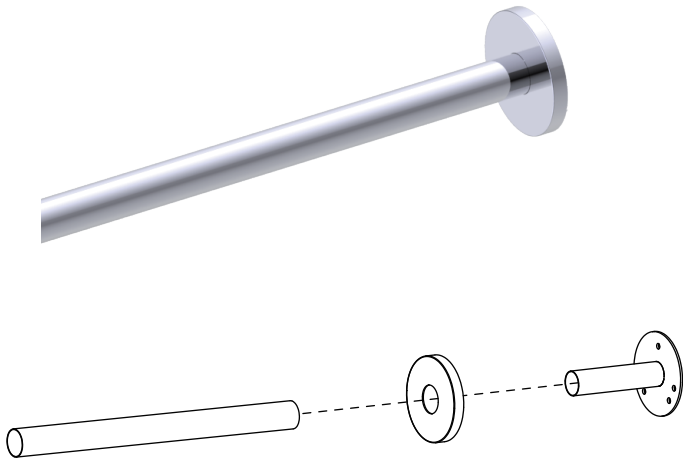

SHOWER RODS
STRAIGHT & ROUND

- 5' KSR-5SS
- 6' KSR-6SS

PRODUCT NAME: STRAIGHT & ROUND SHOWER ROD

PRODUCT CODE: 5' KSR-5SS
6' KSR-6SS

MATERIAL: Stainless Steel construction

KEY FEATURES: Contemporary design.
Round minimalist look.