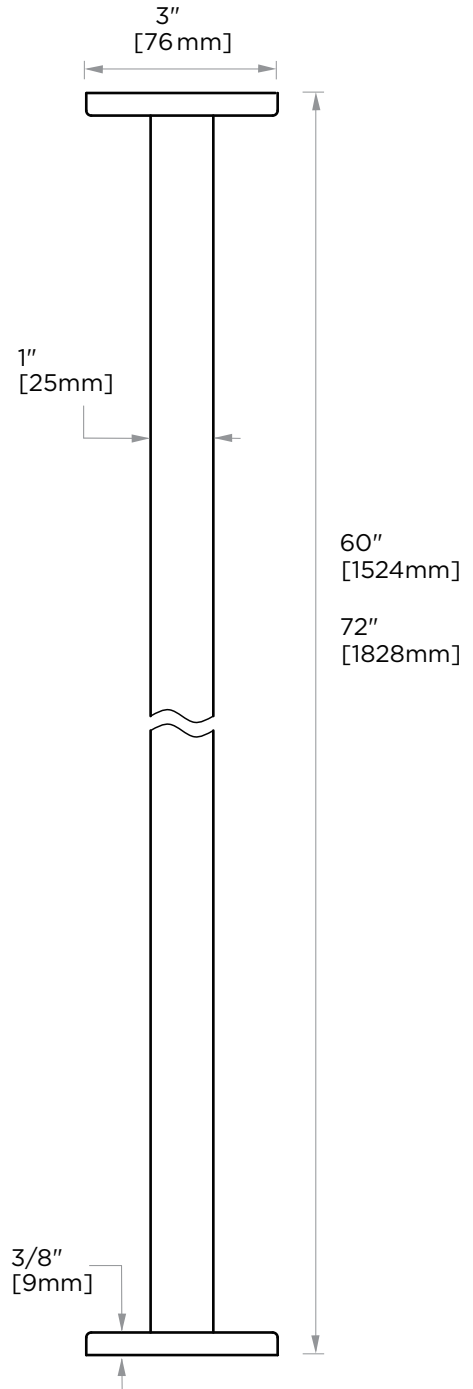

SHOWER RODS
STRAIGHT & ROUND

- 5' KSR-5SS
- 6' KSR-6SS

PRODUCT NAME: STRAIGHT & ROUND SHOWER ROD

PRODUCT CODE: 5' KSR-5SS
6' KSR-6SS

MATERIAL: Stainless Steel construction

KEY FEATURES: Contemporary design.
Round minimalist look.

NOTE: Dimensions and specifications are subject to change without notice.