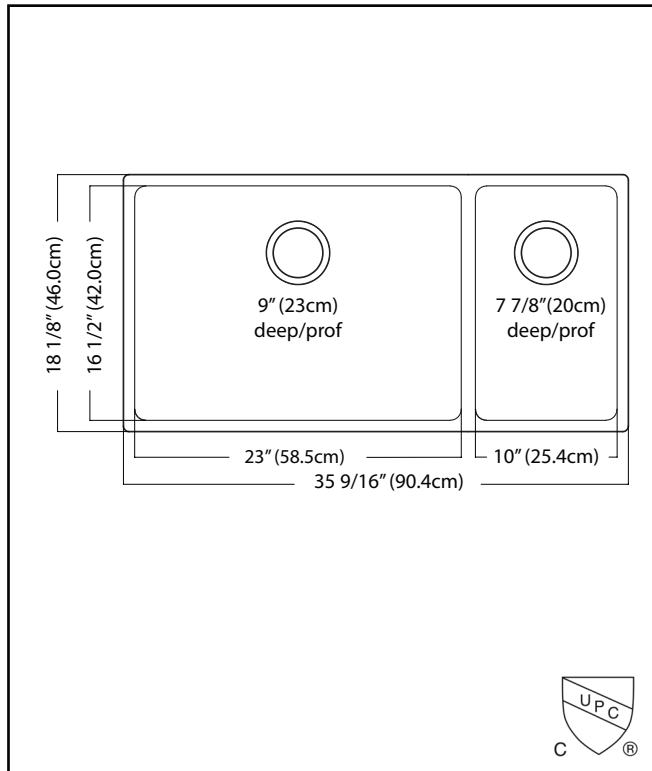

### DOUBLE BOWL 18 GAUGE UNDERMOUNT

MODEL: BCU1836R-9

- ✓ **Quality Beyond Material:** Designed with 18 gauge quality stainless steel with exceptional resistance to staining and corrosion.
- ✓ **Larger Bowl Capacity:** A generous capacity bowl that is made even more spacious, with the tighter radius corners, creating ample space for all your prepping and cleaning needs.
- ✓ **Rear Drain Placement:** The rear drain maximizes the usable bottom surface of the bowl while also creating extra cabinet space beneath the sink.
- ✓ **Remarkably Quiet:** Sound dampening system goes to work to reduce the noise caused by a garbage disposal or running water.

## TECHNICAL FEATURES

OVERALL SINK SIZE (OD)	18 1/8" FB x 35 9/16" LR
LARGE BOWL SIZE (ID)	16 1/2" FB x 23" LR
SMALL BOWL SIZE (ID)	16 1/2" FB x 10" LR
BOWL DEPTH	9" LG / 7 7/8" SM
MINIMUM CABINET SIZE	36"
MATERIAL	18 Gauge
BOWL CORNER RADIUS	20 mm
STAINLESS STEEL FINISH	Satin
DRAIN HOLE LOCATION	Rear
INSTALLATION TYPE	Undermount
SOUND COATING	Sound pads
WARRANTY	Limited Lifetime
COUNTRY OF ORIGIN	China