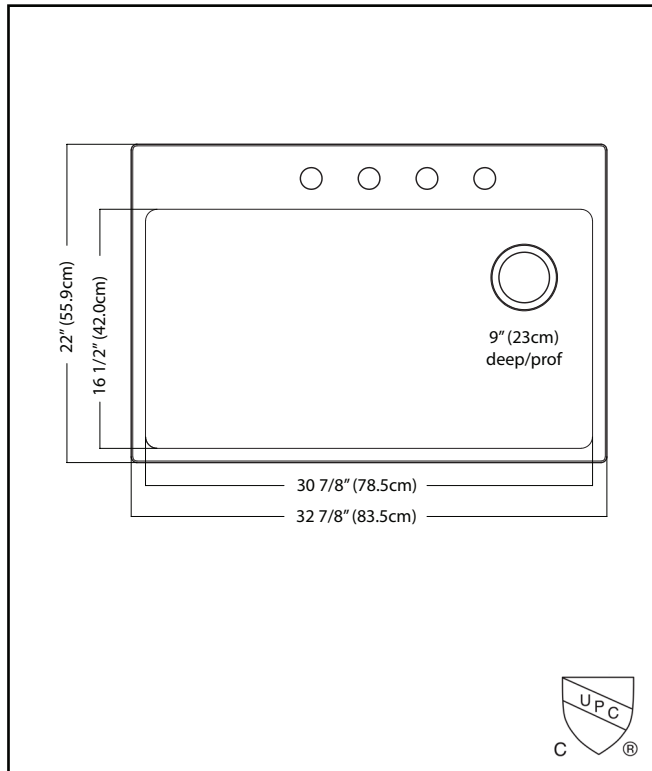

KINDRED

Brookmore
Topmount/Drop In

BROOKMORE

SINGLE BOWL 18 GAUGE TOPMOUNT/DROP IN

MODEL: BSL2233-9-4OW (4 FAUCET HOLES)

MODEL: BSL2233-9-3OW (3 FAUCET HOLES)

MODEL: BSL2233-9-1OW (1 FAUCET HOLE)

- ✓ **Revolutionary Installation:** EZ Torque™ simplified fastener system allows you to drop and drill your sink into place, securely locking the sink to the countertop.
- ✓ **Quality Beyond Material:** Designed with 18 gauge quality stainless steel with exceptional resistance to staining and corrosion.
- ✓ **Larger Bowl Capacity:** A generous capacity bowl that is made even more spacious with the tighter radius corners, creating ample space for all your prepping and cleaning needs.
- ✓ **Offset Drain:** With an offset drain and deep basin, this bowl easily accommodates an uninterrupted workspace for prepping and cleaning, while allowing use of the garbage disposal at the same time.

TECHNICAL FEATURES

OVERALL SINK SIZE (OD)	22" FB x 32 7/8" LR
BOWL SIZE (ID)	16 1/2" FB x 30 7/8" LR
BOWL DEPTH	9"
MINIMUM CABINET SIZE	36"
MATERIAL	18 Gauge
BOWL CORNER RADIUS	20 mm
STAINLESS STEEL FINISH	Satin
DRAIN HOLE LOCATION	Rear offset
INSTALLATION TYPE	Topmount/Drop In
SOUND COATING	Sound pads
WARRANTY	Limited Lifetime
COUNTRY OF ORIGIN	China