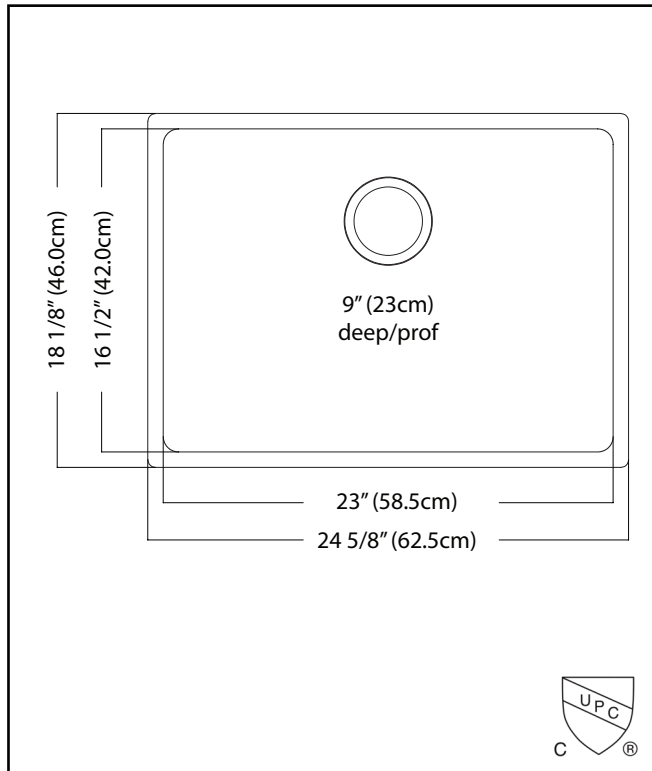

KINDRED

Brookmore
Undermount

BROOKMORE

SINGLE BOWL 18 GAUGE UNDERMOUNT

MODEL: BSU1825-9

- ✓ **Quality Beyond Material:** Designed with 18 gauge quality stainless steel with exceptional resistance to staining and corrosion.
- ✓ **Larger Bowl Capacity:** A generous capacity bowl that is made even more spacious, with the tighter radius corners, creating ample space for all your prepping and cleaning needs.
- ✓ **Rear Drain Placement:** The rear drain maximizes the usable bottom surface of the bowl while also creating extra cabinet space beneath the sink.
- ✓ **Remarkably Quiet:** Sound dampening system goes to work to reduce the noise caused by a garbage disposal or running water.

TECHNICAL FEATURES

OVERALL SINK SIZE (OD)	18 1/8" FB x 24 5/8" LR
BOWL SIZE (ID)	16 1/2" FB x 23" LR
BOWL DEPTH	9"
MINIMUM CABINET SIZE	27"
MATERIAL	18 Gauge
BOWL CORNER RADIUS	20 mm
STAINLESS STEEL FINISH	Satin
DRAIN HOLE LOCATION	Rear
INSTALLATION TYPE	Undermount
SOUND COATING	Sound pads
WARRANTY	Limited Lifetime
COUNTRY OF ORIGIN	China