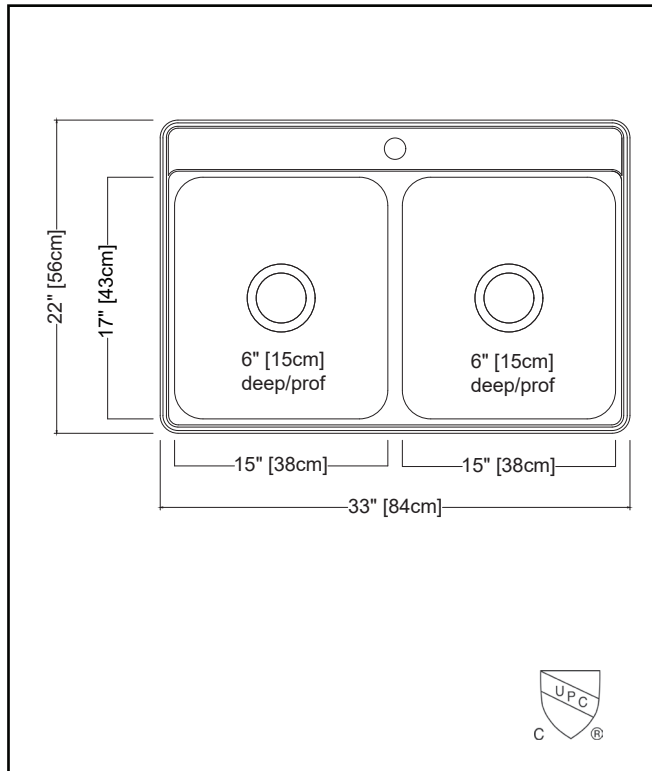

KINDRED

CREEMORE

DOUBLE BOWL 22 GAUGE TOPMOUNT/DROP IN

MODEL: CDLA3322-6-4 (4 FAUCET HOLES)

MODEL: CDLA3322-6-3 (3 FAUCET HOLES)

MODEL: CDLA3322-6-1 (1 FAUCET HOLE)

- ✓ Worry free 22 gauge steel from the industry leader in stainless
- ✓ Sound dampening system that reduces excess noise from running water and disposal vibration
- ✓ Resilient finish offers lasting durability
- ✓ Topmount/Drop In installation is a favorite for quick kitchen upgrades due to ease of installation and versatility of placement

TECHNICAL FEATURES

OVERALL SINK SIZE (OD)	22" FB x 33" LR
EQUAL BOWL SIZE (ID)	17" FB x 15" LR x 6" DP
MINIMUM CABINET SIZE	36"
MATERIAL	22 Gauge
CORNER RADIUS	50 mm
STAINLESS STEEL FINISH	Satin Finish
DRAIN HOLE LOCATION	Center
INSTALLATION TYPE	Topmount/Drop In
SOUND COATING	Sound Pads
WEIGHT	13.5 lbs
WARRANTY	Limited Lifetime
COUNTRY OF ORIGIN	Vietnam