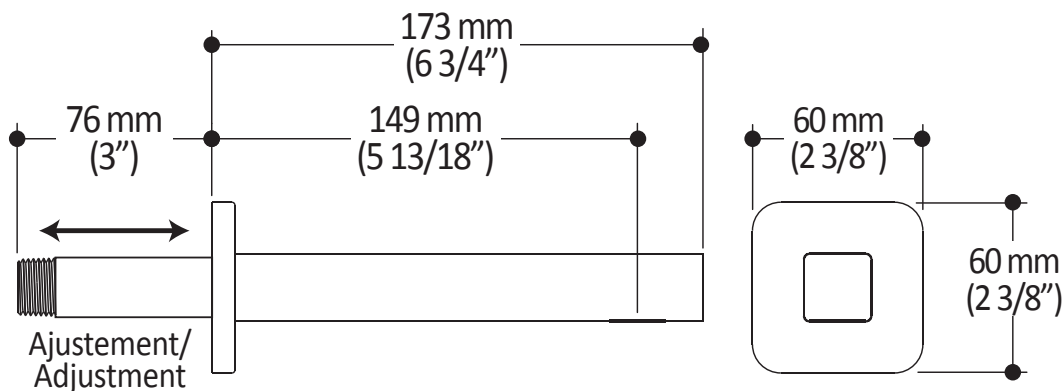

Important: Dimensions are approximated and are subject to changes. Please refer to the installation instructions.

ONCE UPON A TIME...WATER®

1355, 2nd Street, Industrial Park
Sainte-Marie (Québec)
Canada G6E 1G9

T 418-387-9090
1-877-GO-KALIA (1-87- 465-2542)
F 418 387-9089

KaliaStyle.com