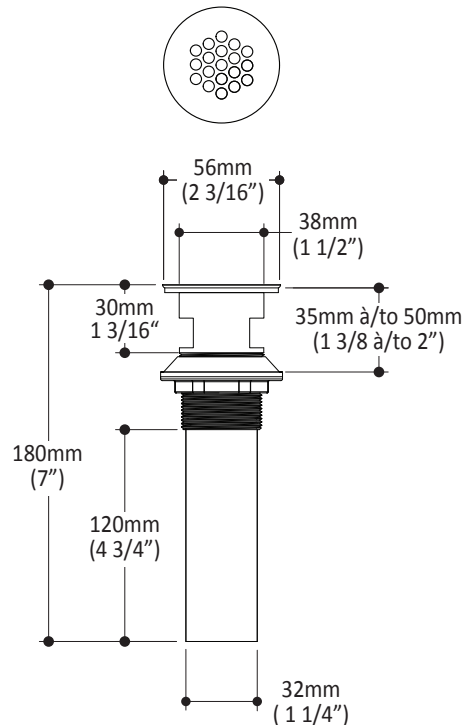

AC1459

Drain with overflow with grid surface

SPECIFICATIONS

Features

- Drain with overflow
- Ø1 1/4" tail piece

Colors (Finishes)

- Chrome : ACXXXX-110

Packaging

- **Dimensions:**
220mm x 65mm x 65mm
(8 5/8" x 2 1/2" x 2 1/2")
- **Volume:**
0.00001 cu m (0.0004 cu ft)
- **Total weight:**
0.65 lb (0.28 kg)

Certifications

The specified model meets or exceeds the following standards;

- ASME A112.18.2 / CSA B125.2

Installation Notes

This product must be installed following the installation instructions provided.

WARRANTY

Kalia Inc. guarantees all aspects of its products to be free of defects in material and workmanship for normal residential use. **Refer to the warranty included with the Kalia products for details.**

Product dimensions:

Important: Dimensions are approximated and are subject to changes. Please refer to the installation instructions.

Kalia inc.
1355, 2nd Street
Sainte-Marie (Quebec)
Canada G6E 1G9

t. 1-418-387-9090
1 877 GO KALIA (1-877-465-2542)
f. 1-418-387-9089
www.KaliaStyle.com