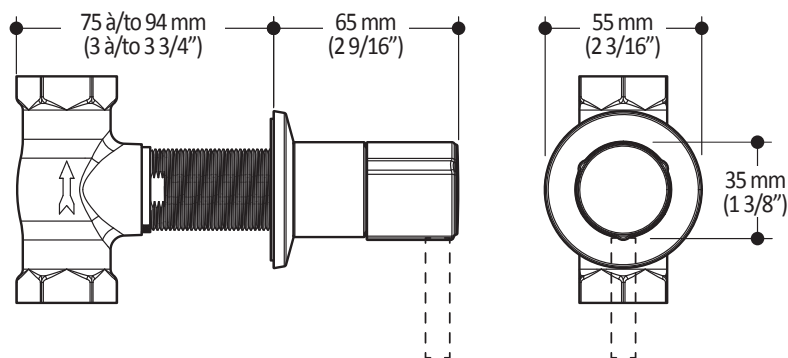

Important: Dimensions are approximated and are subject to changes. Please refer to the installation instructions.

Kalia inc.
1355, 2nd Street
Sainte-Marie (Quebec)
Canada G6E 1G9

t. 1-418-387-9090
1 877 GO KALIA (1-877-465-2542)
f. 1-418-387-9089
www.KaliaStyle.com